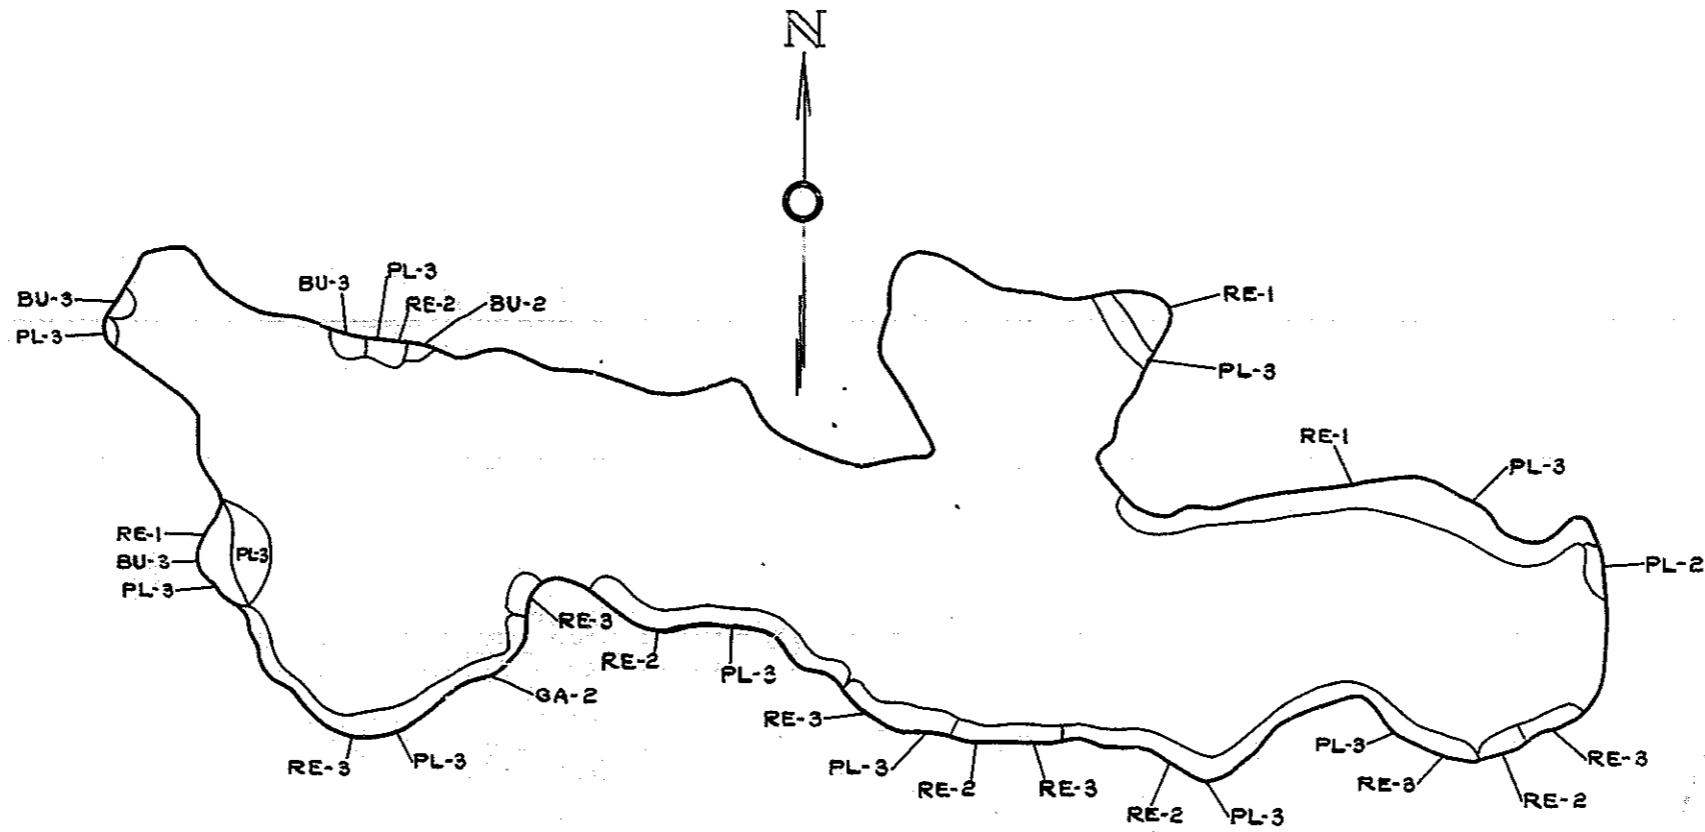

R-9  
U.S. Department of Agriculture  
Forest Service  
LAKE AND STREAM SURVEY  
DEER LAKE  
Hiawatha National Forest  
Michigan

Location- Sec. 7, 8, 17 & 18 T. 47 N. R. 21 W.  
Scale- 8" = 1 Mile

Area- 266 Acres  
Length of Shore Line- 4.5 Miles

Aquatic Vegetation Map