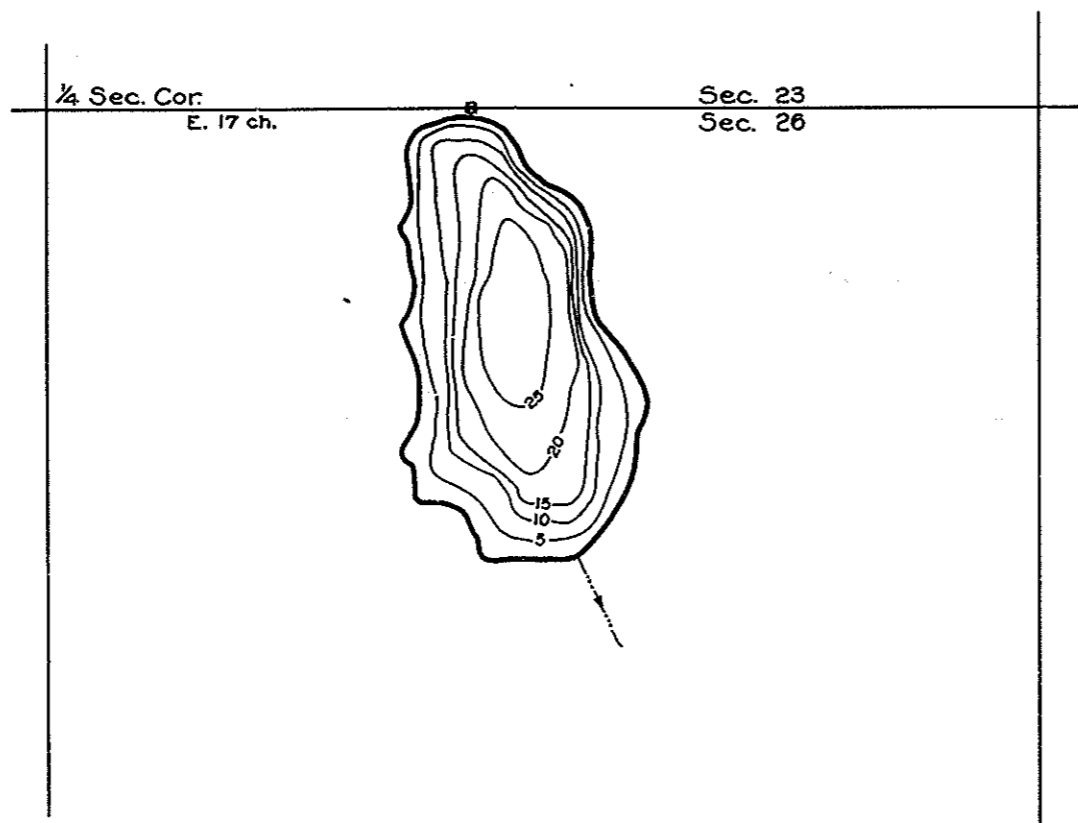

R-9
U. S. Department of Agriculture
Forest Service
LAKE AND STREAM SURVEY
UPPER TWIN LAKE
Hiawatha National Forest
Michigan

Location: Sec. 26, T.45 N. R. 19 W., M.M.
Scale: 16" = 1 Mile.

Area: 12.3 Acres.
Length of Shore Line: 0.58 Mile.

Contour Map
Contour Interval = 5'

Cover Type And
Lake Bottom Soil Type Map

Aquatic Vegetation Map