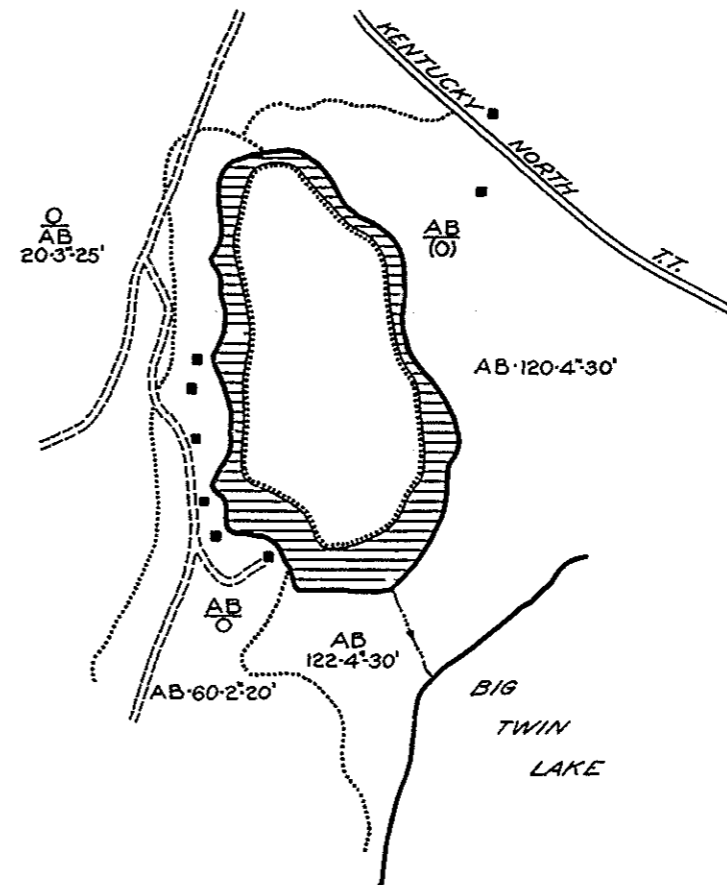

R-9
U. S. Department of Agriculture
Forest Service
LAKE AND STREAM SURVEY
UPPER TWIN LAKE
Hiawatha National Forest
Michigan

Location: Sec. 26, T.45 N. R. 19 W., M.M.
Scale: 16" = 1 Mile.

Area: 12.3 Acres.
Length of Shore Line: 0.58 Mile.

Contour Map
Contour Interval = 5'

Cover Type And
Lake Bottom Soil Type Map

Aquatic Vegetation Map