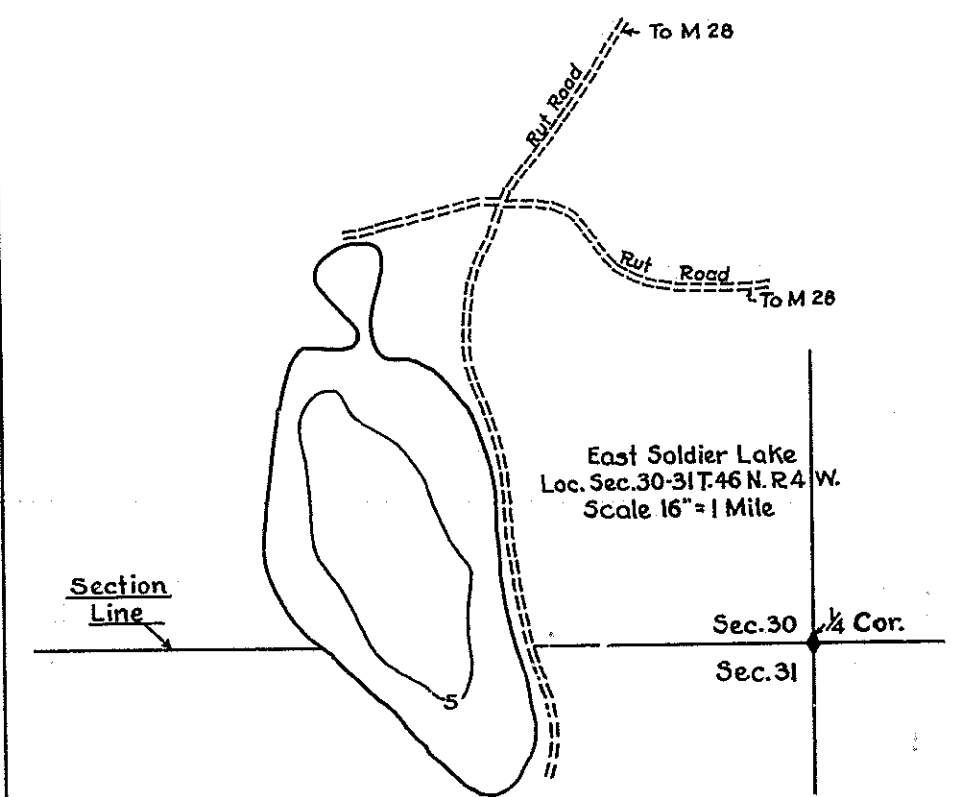

R-9
U.S. Department of Agriculture
Forest Service
LAKE AND STREAM SURVEY
AVERY LAKE
EAST SOLDIER LAKE
Marquette National Forest
Michigan

Avery Lake Area 17 Acres
Length of Shore Line 0.7 Miles
East Soldier Lake Area 11.75 Acres
Length of Shore Line 0.68 Miles

Contour Map
Contour Interval - 5'

Cover Type And
Lake Bottom Soil Type Map

Aquatic Vegetation Map