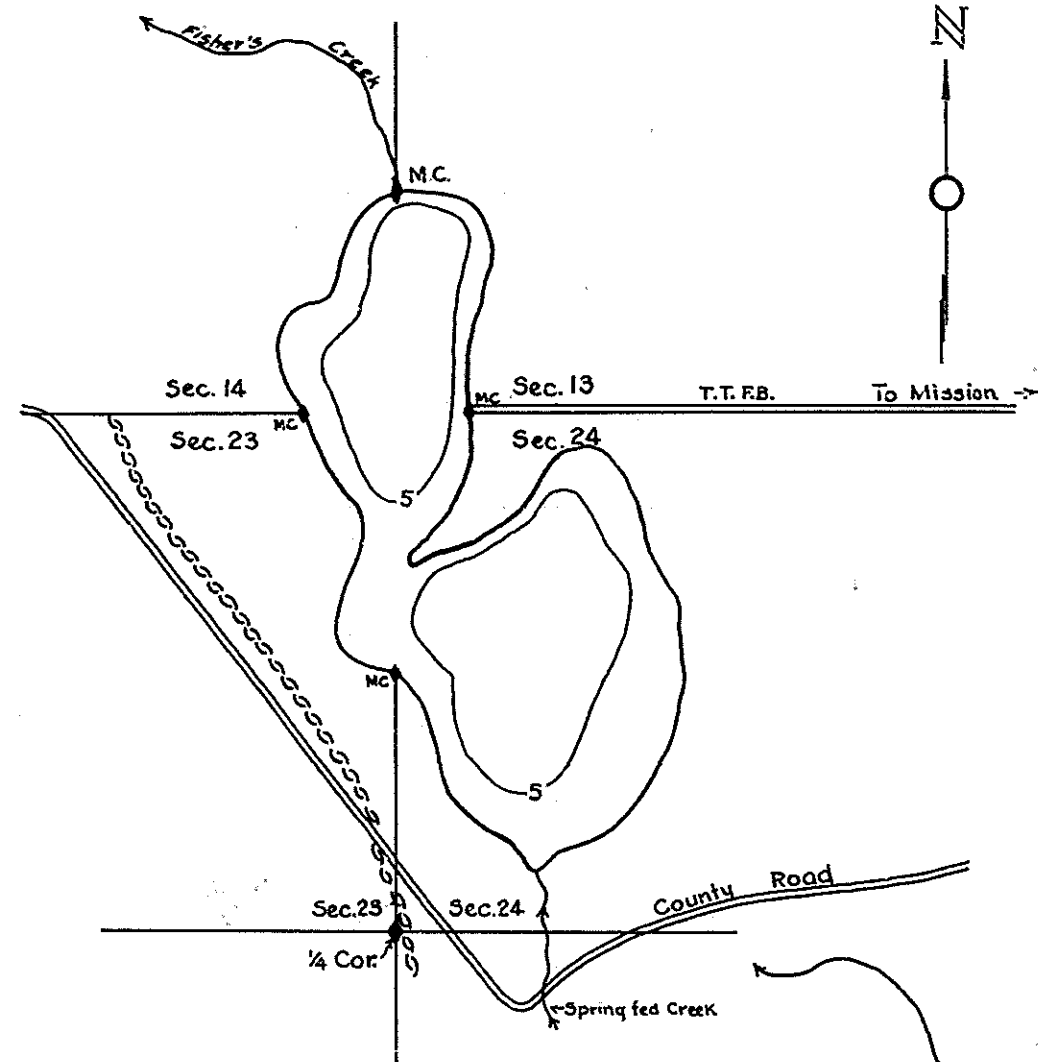

R-9  
U.S. Department of Agriculture  
Forest Service  
LAKE AND STREAM SURVEY  
SPECTACLE LAKE  
Marquette National Forest  
Michigan

Location Sec. 13-14-23-24 T. 47 N.R. 3 W.  
Scale 8 Inches = 1 Mile

Area 84 Acres  
Length of Shore Line 2. Miles

Contour Map  
Contour Interval -5'

Cover Type and  
Lake Bottom Soil Type Map

Aquatic Vegetation Map