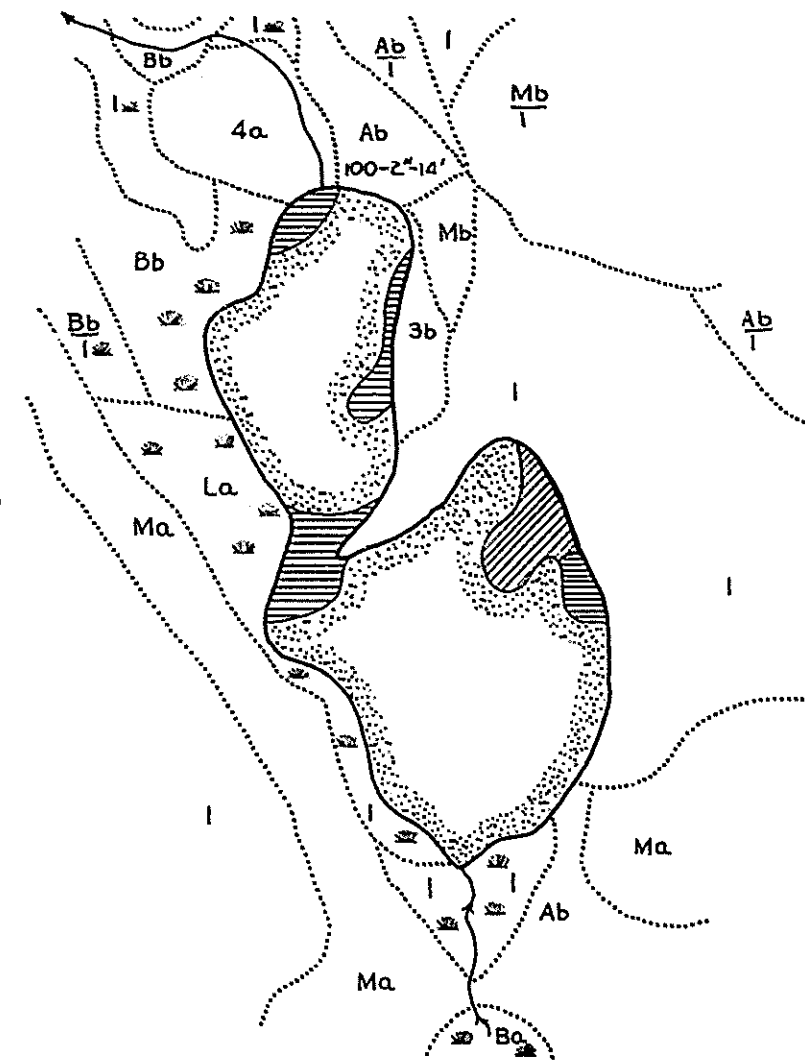

R-9  
U.S. Department of Agriculture  
Forest Service  
LAKE AND STREAM SURVEY  
SPECTACLE LAKE  
Marquette National Forest  
Michigan

Location Sec. 13-14-23-24 T. 47 N.R. 3 W.  
Scale 8 Inches = 1 Mile

Area 84 Acres  
Length of Shore Line 2. Miles

Contour Map  
Contour Interval -5'

Cover Type and  
Lake Bottom Soil Type Map

Aquatic Vegetation Map