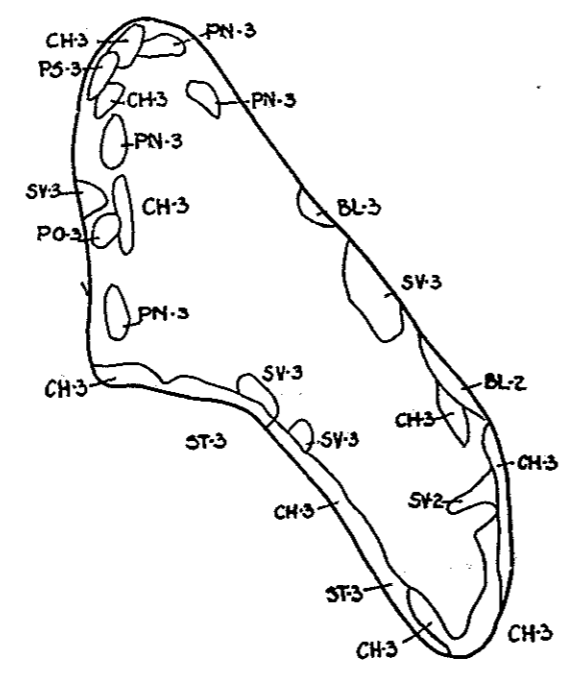

J-5-5

R-9
U.S. Department of Agriculture
Forest Service
LAKE AND STREAM SURVEY
NORWAY LAKE
Hiawatha National Forest
Michigan

Location Sec's 12-13 T. 43 N.R. 18 W.
Scale 10" = 1 Mile

Area 53.4 Acres
Length of Shore Line 1.3 Miles

Contour Map
Contour Interval = 5'

Cover Type And
Lake Bottom Soil Type Map

Aquatic Vegetation Map