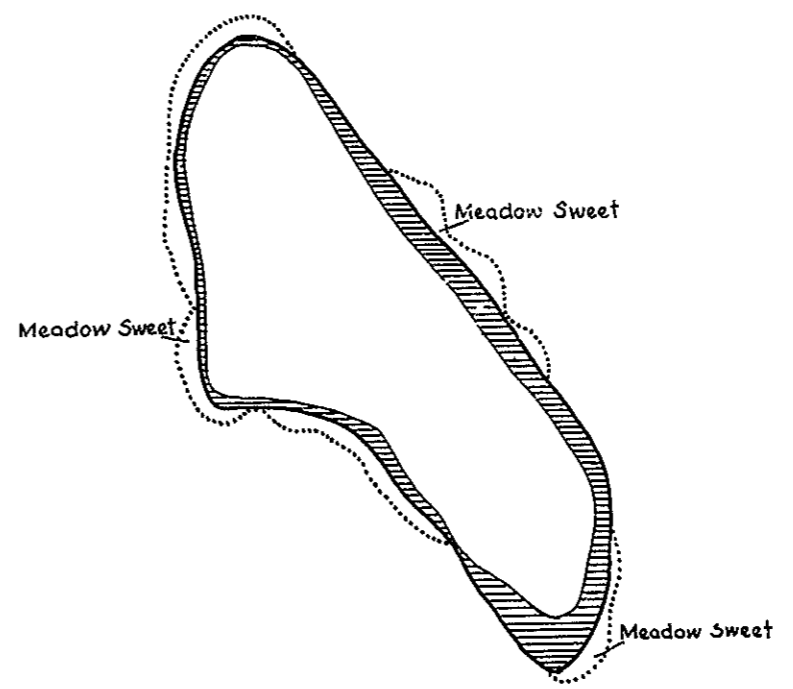

J-5-5

R-9
U.S. Department of Agriculture
Forest Service
LAKE AND STREAM SURVEY
NORWAY LAKE
Hiawatha National Forest
Michigan

Location Sec's 12-13 T. 43 N.R. 18 W.
Scale 10" = 1 Mile

Area 53.4 Acres
Length of Shore Line 1.3 Miles

Contour Map
Contour Interval = 5'

Cover Type And
Lake Bottom Soil Type Map

Aquatic Vegetation Map