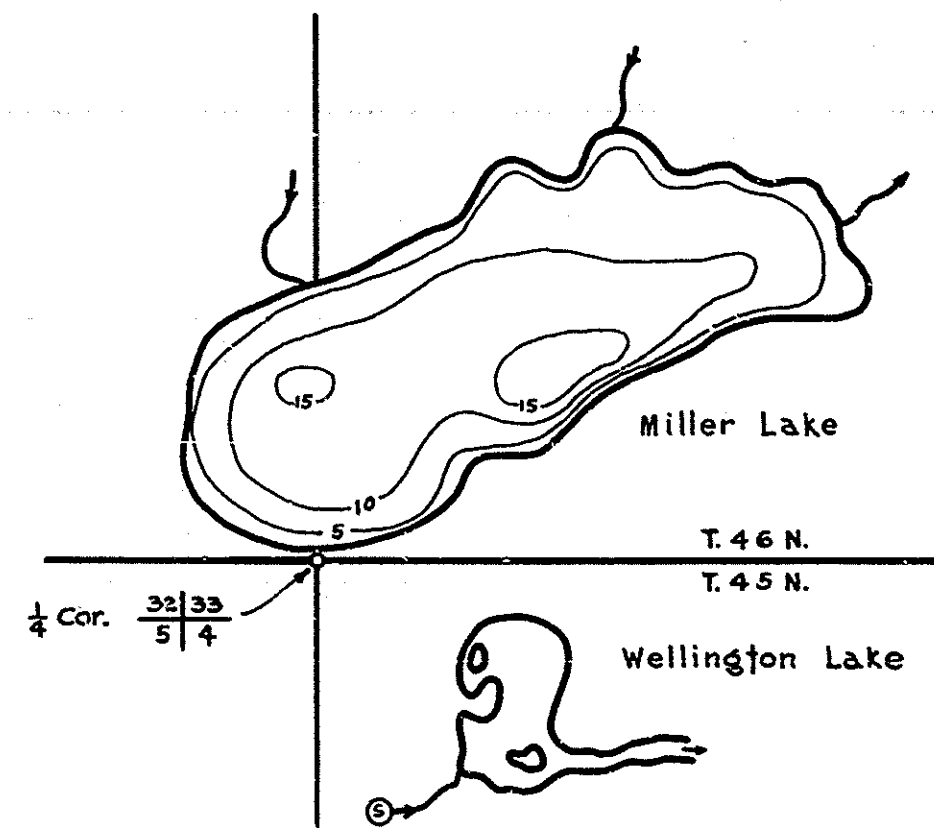

R-9  
 U.S. Department of Agriculture  
 Forest Service  
**LAKE AND STREAM SURVEY**  
**MILLER LAKE - WELLINGTON LAKE - HEART LAKE**  
 Ottawa National Forest  
 Michigan

Miller Lake Area 43 Acres  
 Wellington Lake Area 5 Acres  
 Heart Lake Area 188 Acres  
 Miller Lake Length of Shoreline 1.22 Miles  
 Wellington Lake Length of Shoreline .45 Miles  
 Heart Lake Length of Shoreline 2.20 Miles

Miller Lake - Wellington Lake  
 Location: Miller Lake, Sec. 32433, T.46N. R.43W.  
 Wellington Lake, Sec. 4, T.45N. R.43W  
 Scale: 8 Inches = 1 Mile

Contour Map  
 Contour Interval = 5'

Cover Type And  
 Lake Bottom Soil Type Map

Aquatic Vegetation Map

Heart Lake  
 Location: Sec. 25430, T.46N. R.43-44W.  
 Scale: 4 Inches = 1 Mile

Contour Map  
 Contour Interval = 5'

Cover Type And  
 Lake Bottom Soil Type Map

Aquatic Vegetation Map