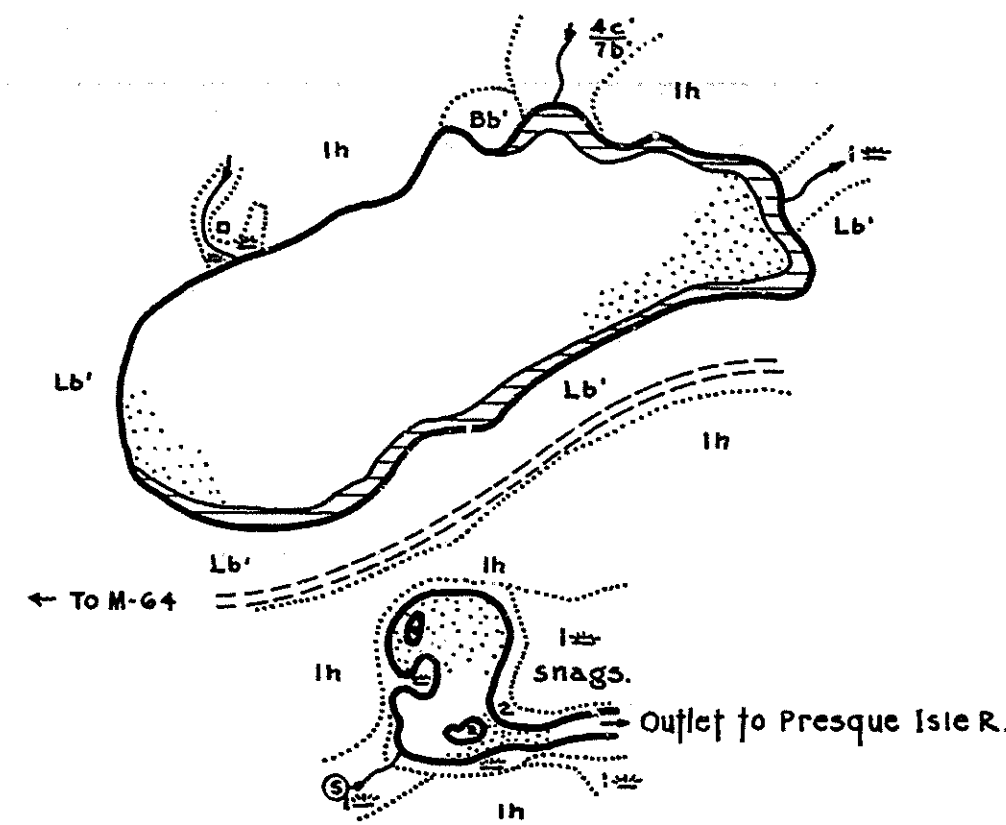

R-9  
 U.S. Department of Agriculture  
 Forest Service  
**LAKE AND STREAM SURVEY**  
**MILLER LAKE - WELLINGTON LAKE - HEART LAKE**  
 Ottawa National Forest  
 Michigan

Miller Lake Area 43 Acres  
 Wellington Lake Area 5 Acres  
 Heart Lake Area 188 Acres  
 Miller Lake Length of Shoreline 1.22 Miles  
 Wellington Lake Length of Shoreline .45 Miles  
 Heart Lake Length of Shoreline 2.20 Miles

Miller Lake - Wellington Lake  
 Location: Miller Lake, Sec. 32433, T.46N. R.43W.  
 Wellington Lake, Sec. 4, T.45N. R.43W  
 Scale: 8 Inches = 1 Mile

Contour Map  
 Contour Interval = 5'

Cover Type And  
 Lake Bottom Soil Type Map

Aquatic Vegetation Map

Heart Lake  
 Location: Sec. 25430, T.46N. R.43-44W.  
 Scale: 4 Inches = 1 Mile

Contour Map  
 Contour Interval = 5'

Cover Type And  
 Lake Bottom Soil Type Map

Aquatic Vegetation Map