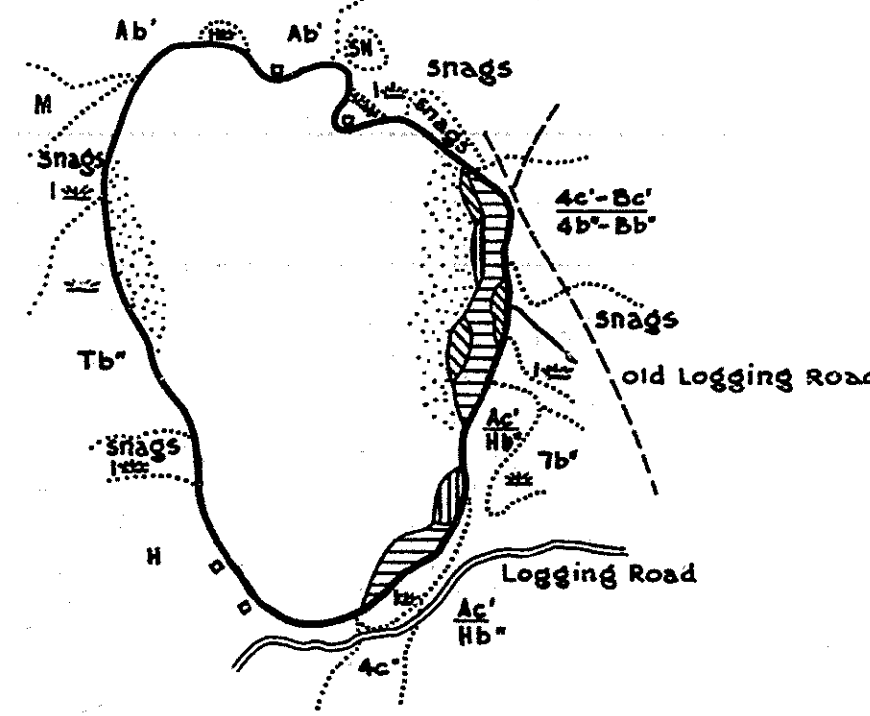

R-9  
 U.S. Department of Agriculture  
 Forest Service  
**LAKE AND STREAM SURVEY**  
**MILLER LAKE - WELLINGTON LAKE - HEART LAKE**  
 Ottawa National Forest  
 Michigan

Miller Lake Area 43 Acres  
 Wellington Lake Area 5 Acres  
 Heart Lake Area 188 Acres  
 Miller Lake Length of Shoreline 1.22 Miles  
 Wellington Lake Length of Shoreline .45 Miles  
 Heart Lake Length of Shoreline 2.20 Miles

Miller Lake - Wellington Lake  
 Location: Miller Lake, Sec. 32433, T.46N. R.43W.  
 Wellington Lake, Sec. 4, T.45N. R.43W  
 Scale: 8 Inches = 1 Mile

Contour Map  
 Contour Interval = 5'

Cover Type And  
 Lake Bottom Soil Type Map

Aquatic Vegetation Map

Heart Lake  
 Location: Sec. 25430, T.46N. R.43-44W.  
 Scale: 4 Inches = 1 Mile

Contour Map  
 Contour Interval = 5'

Cover Type And  
 Lake Bottom Soil Type Map

Aquatic Vegetation Map