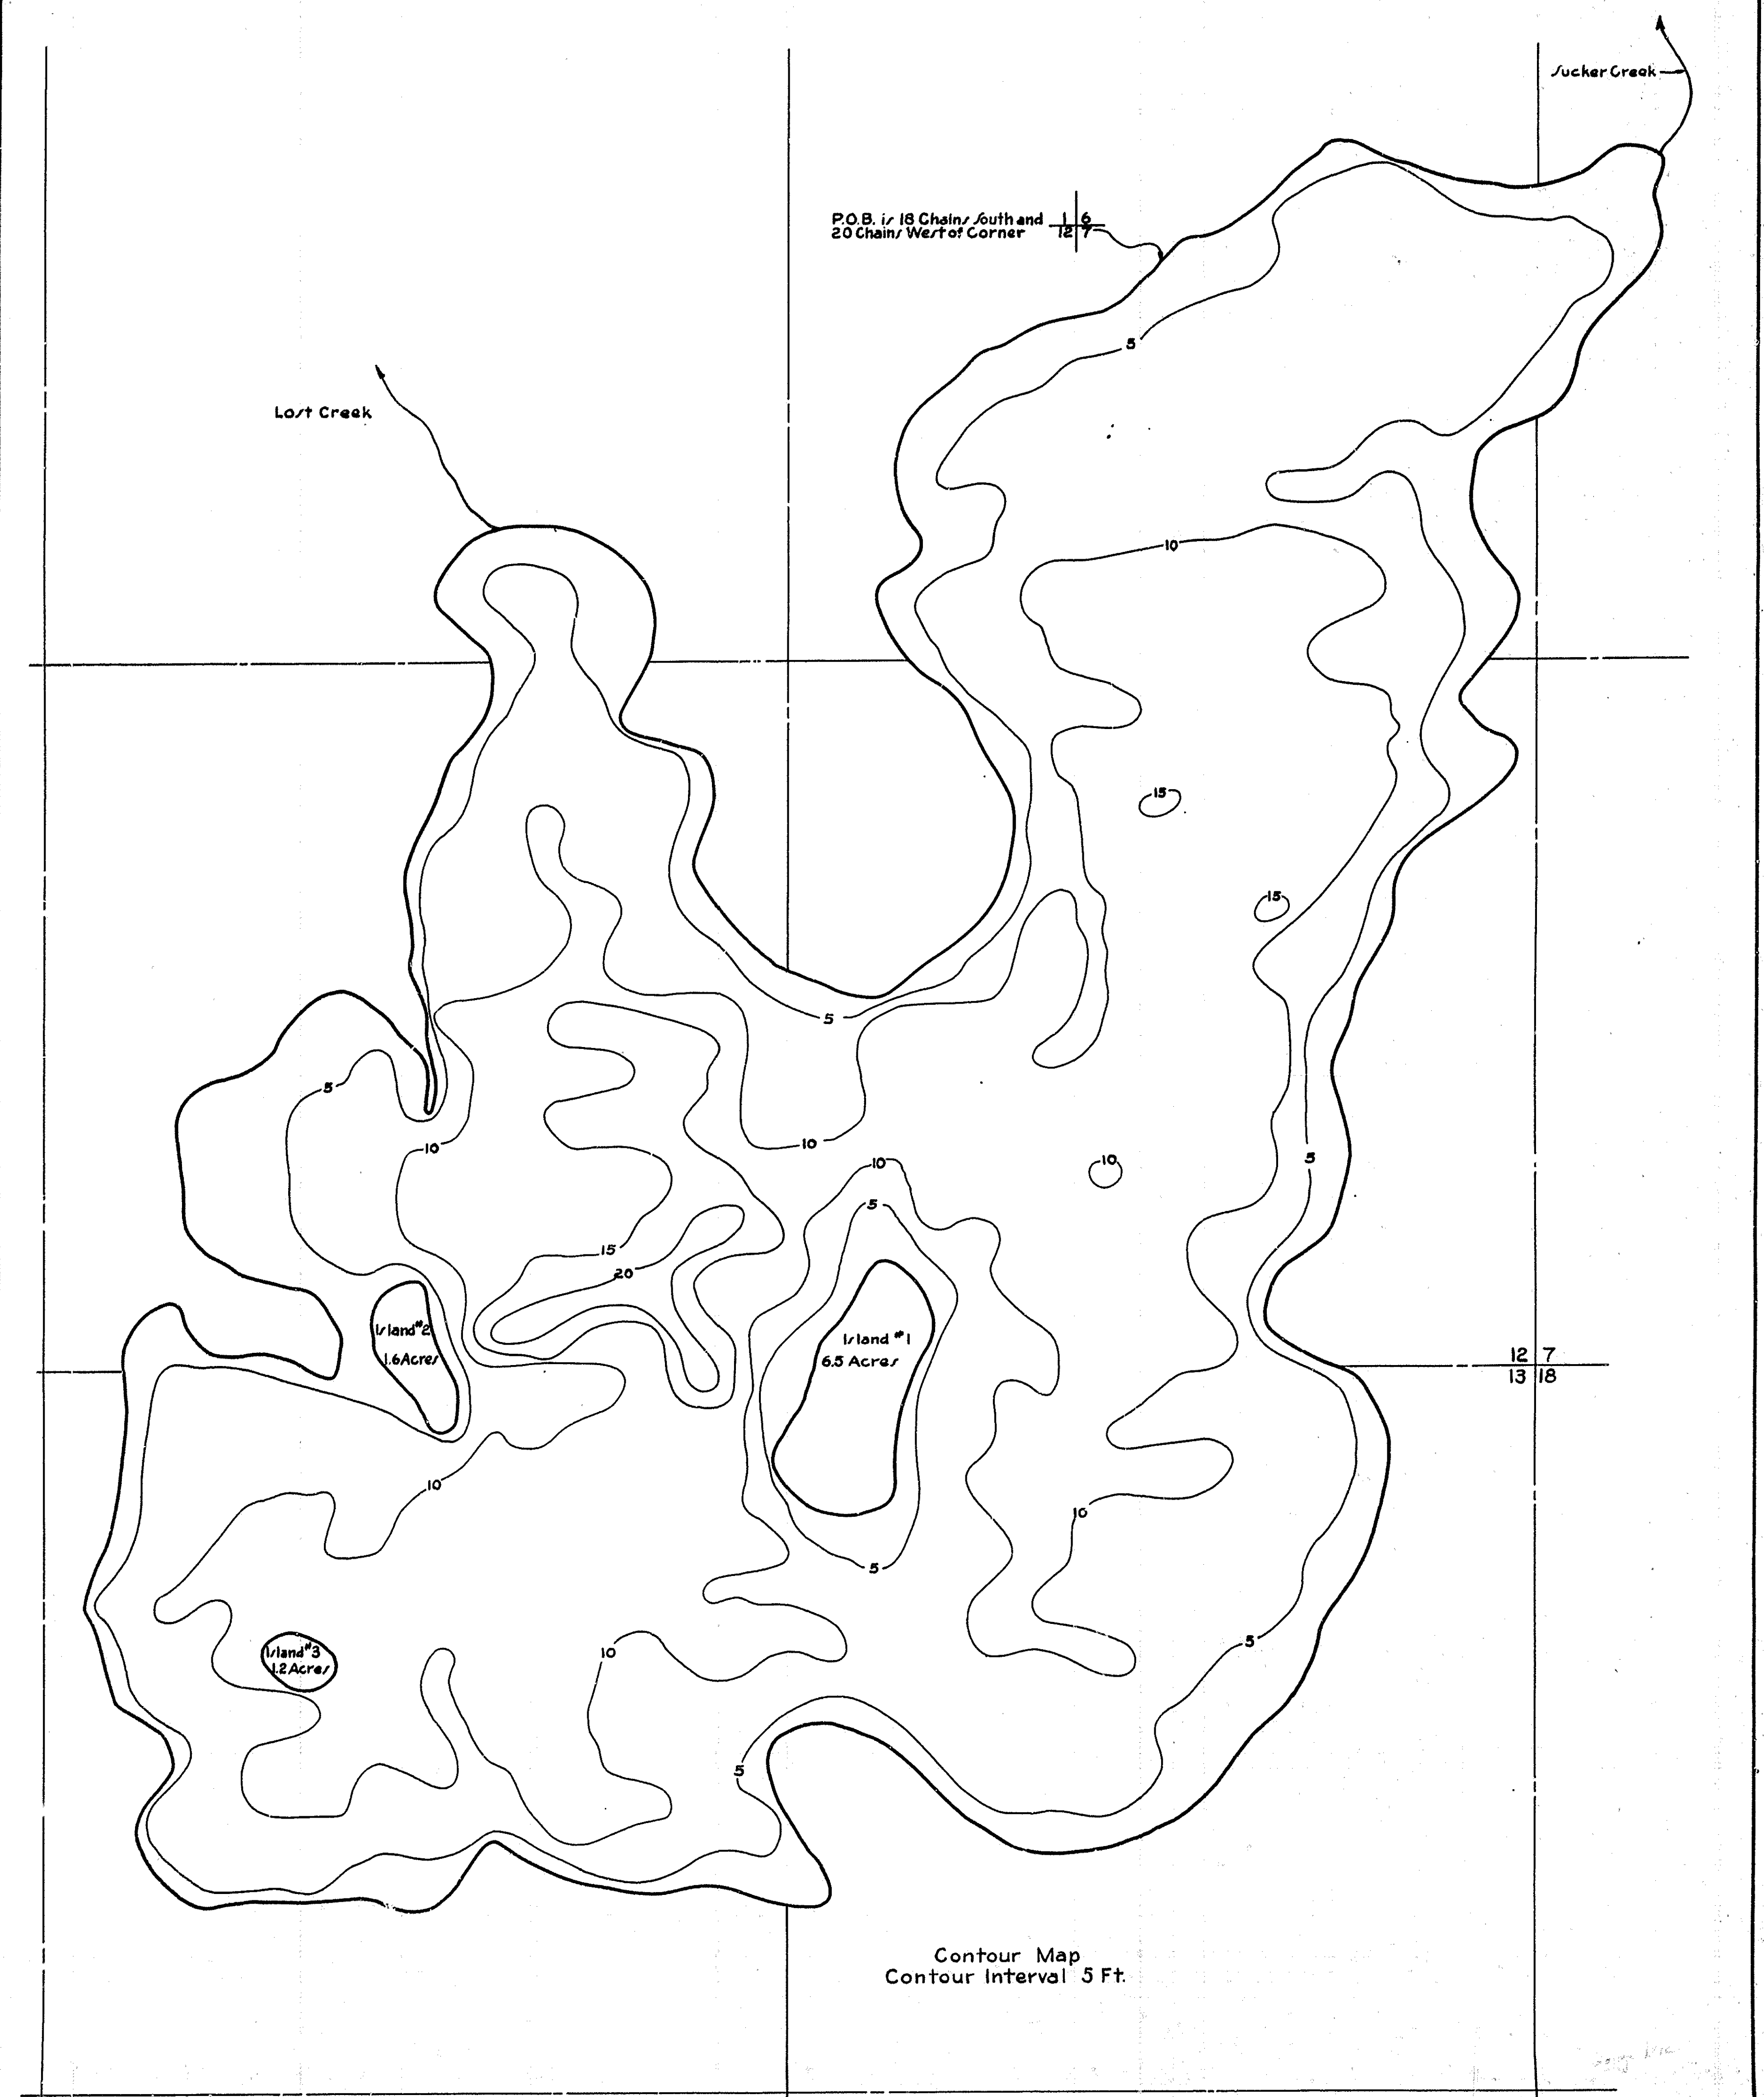

7-11-0

R-9
U.S. Department of Agriculture
Forest Service
LAKE AND STREAM SURVEY
SUCKER LAKE
Ottawa National Forest
Michigan

Sheet 1 of 3

Location: Sec. 12 & 13, T.45 N. R.40 W.
Scale: 16" = 1 Mile

Area: 432 Acres
Length of Shore Line: 5.5 Miles

Contour Map
Contour Interval 5 Ft.

J-11-44