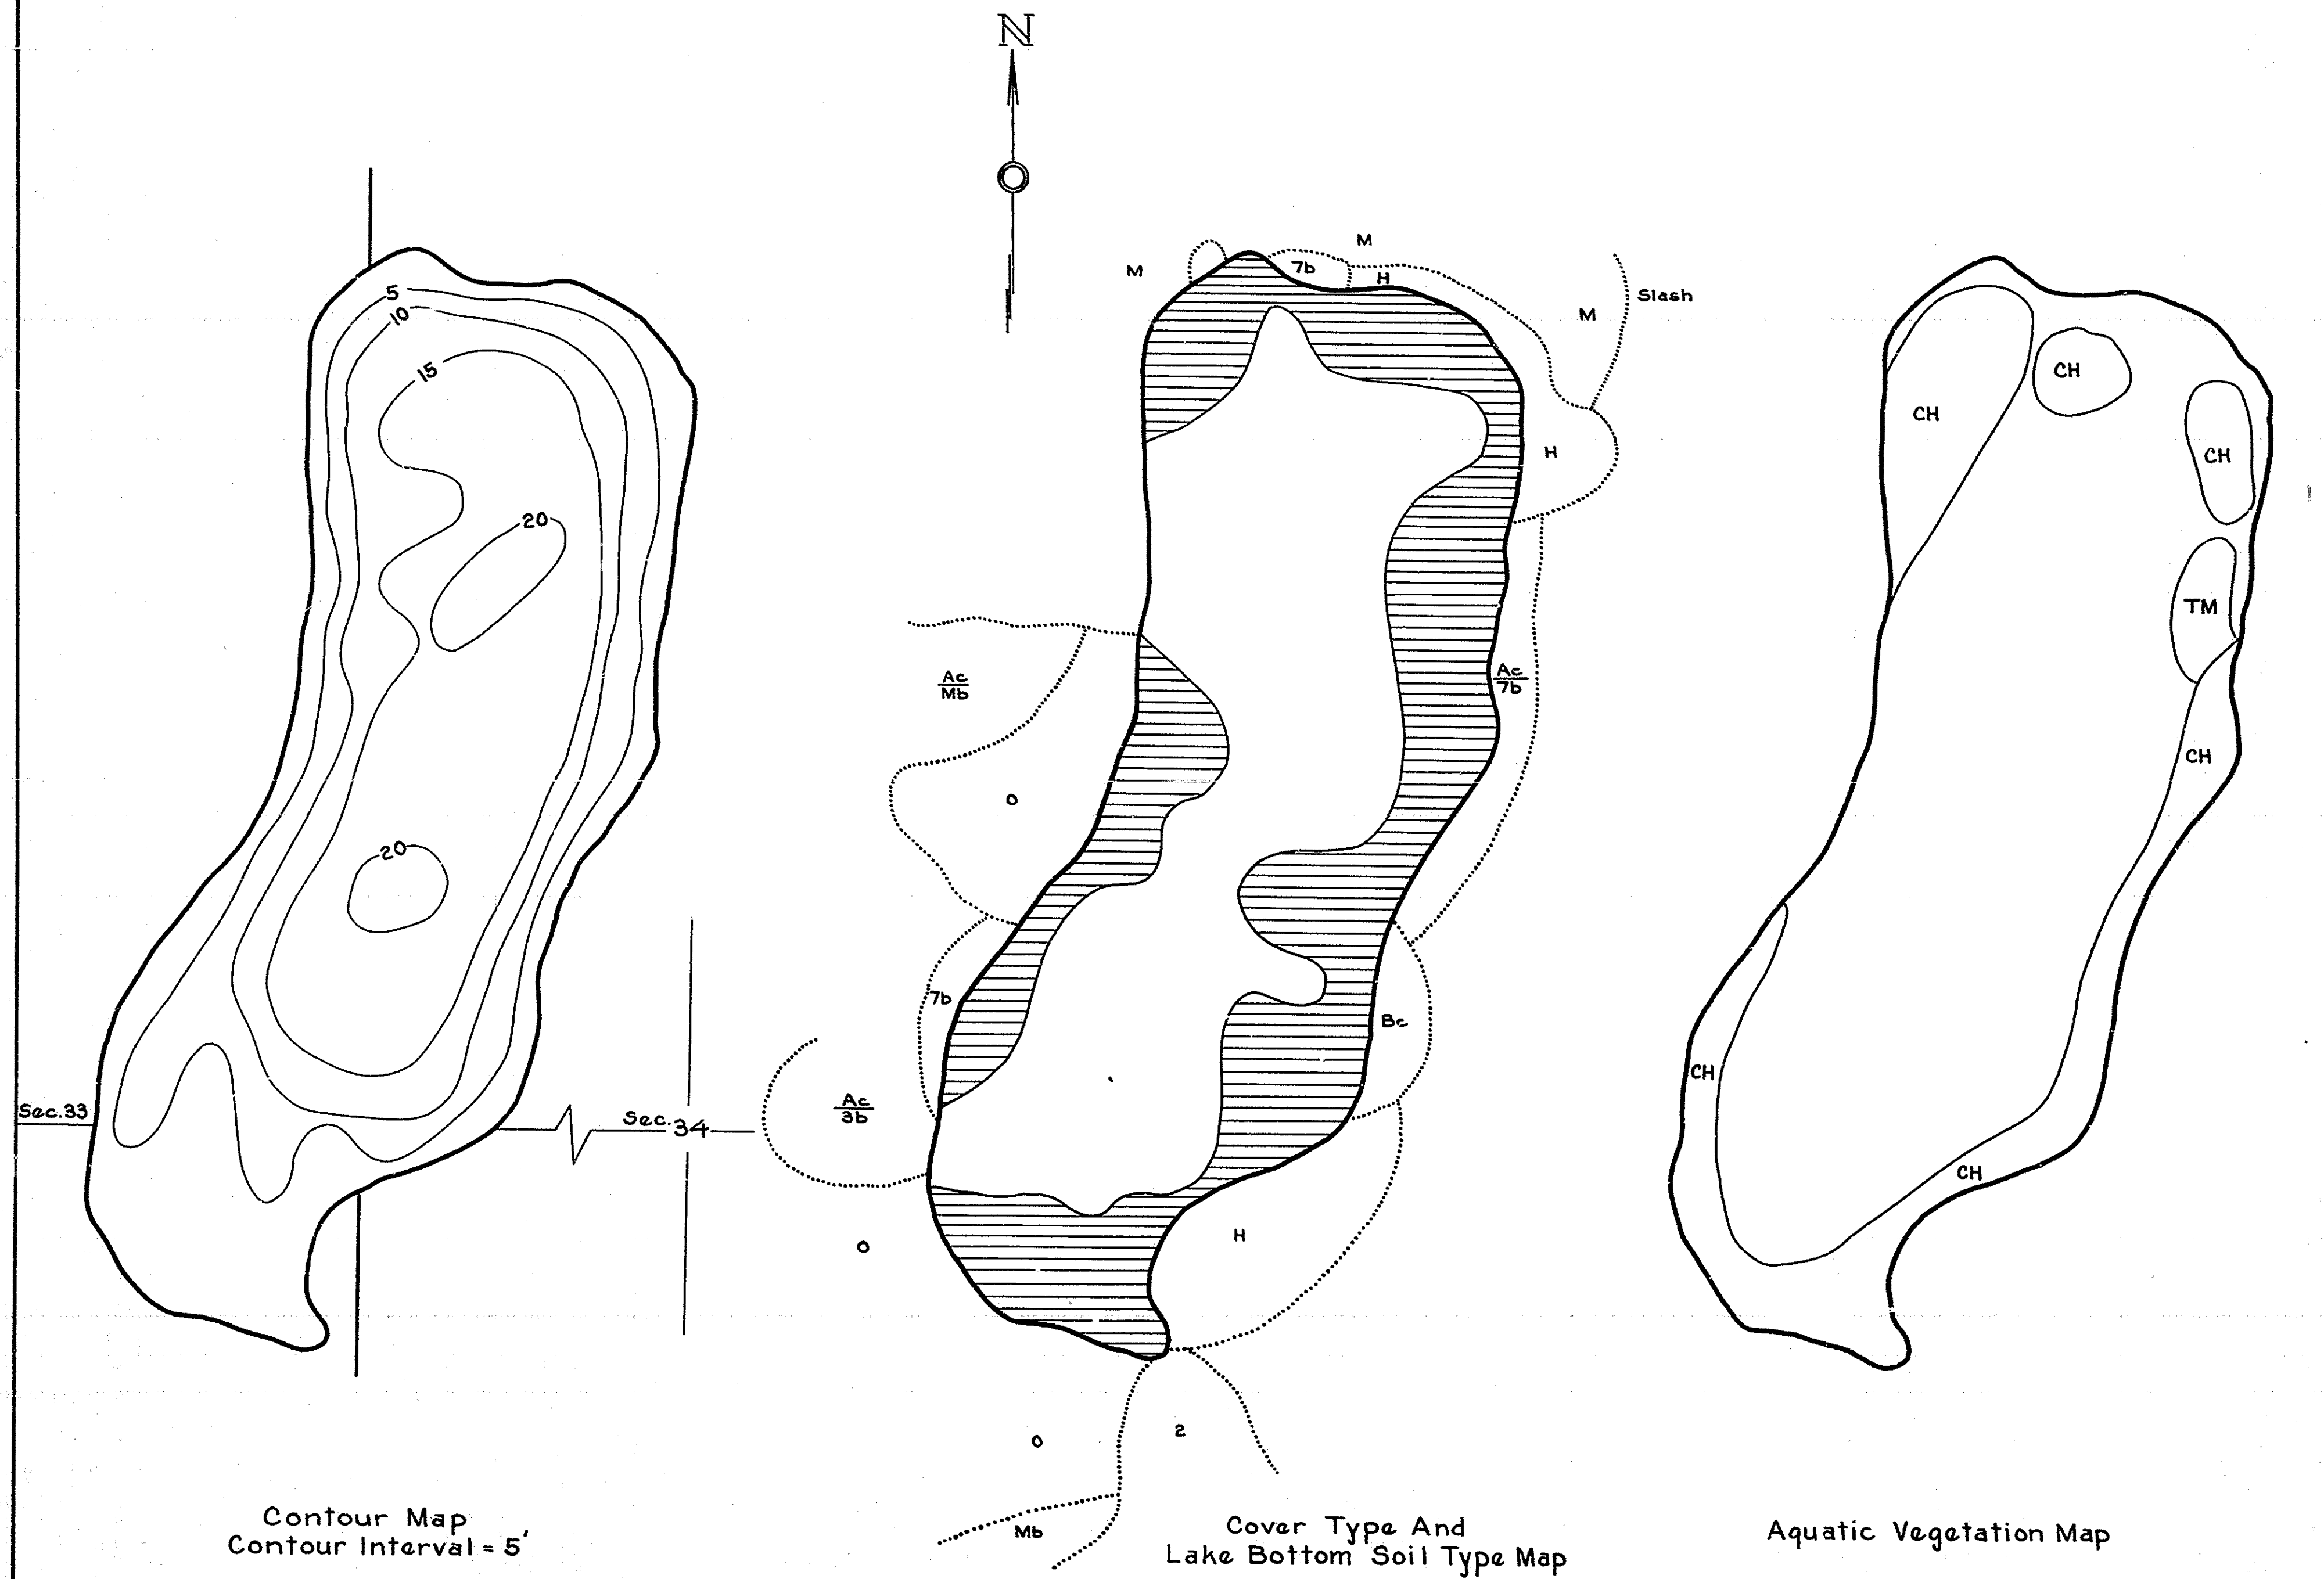

01-11-P

R-9  
U.S. Department of Agriculture  
Forest Service  
LAKE AND STREAM SURVEY  
LITTLE SMOKY LAKE  
Ottawa National Forest  
Michigan

Location Sec. 33 & 34 T.43 N. R.37 W.  
Scale 16" = 1 Mile

Area 78.2 Acres  
Length of Shoreline 1.7 Miles

J-11-10

LITTLE SMOKY LAKE, IRON COUNTY