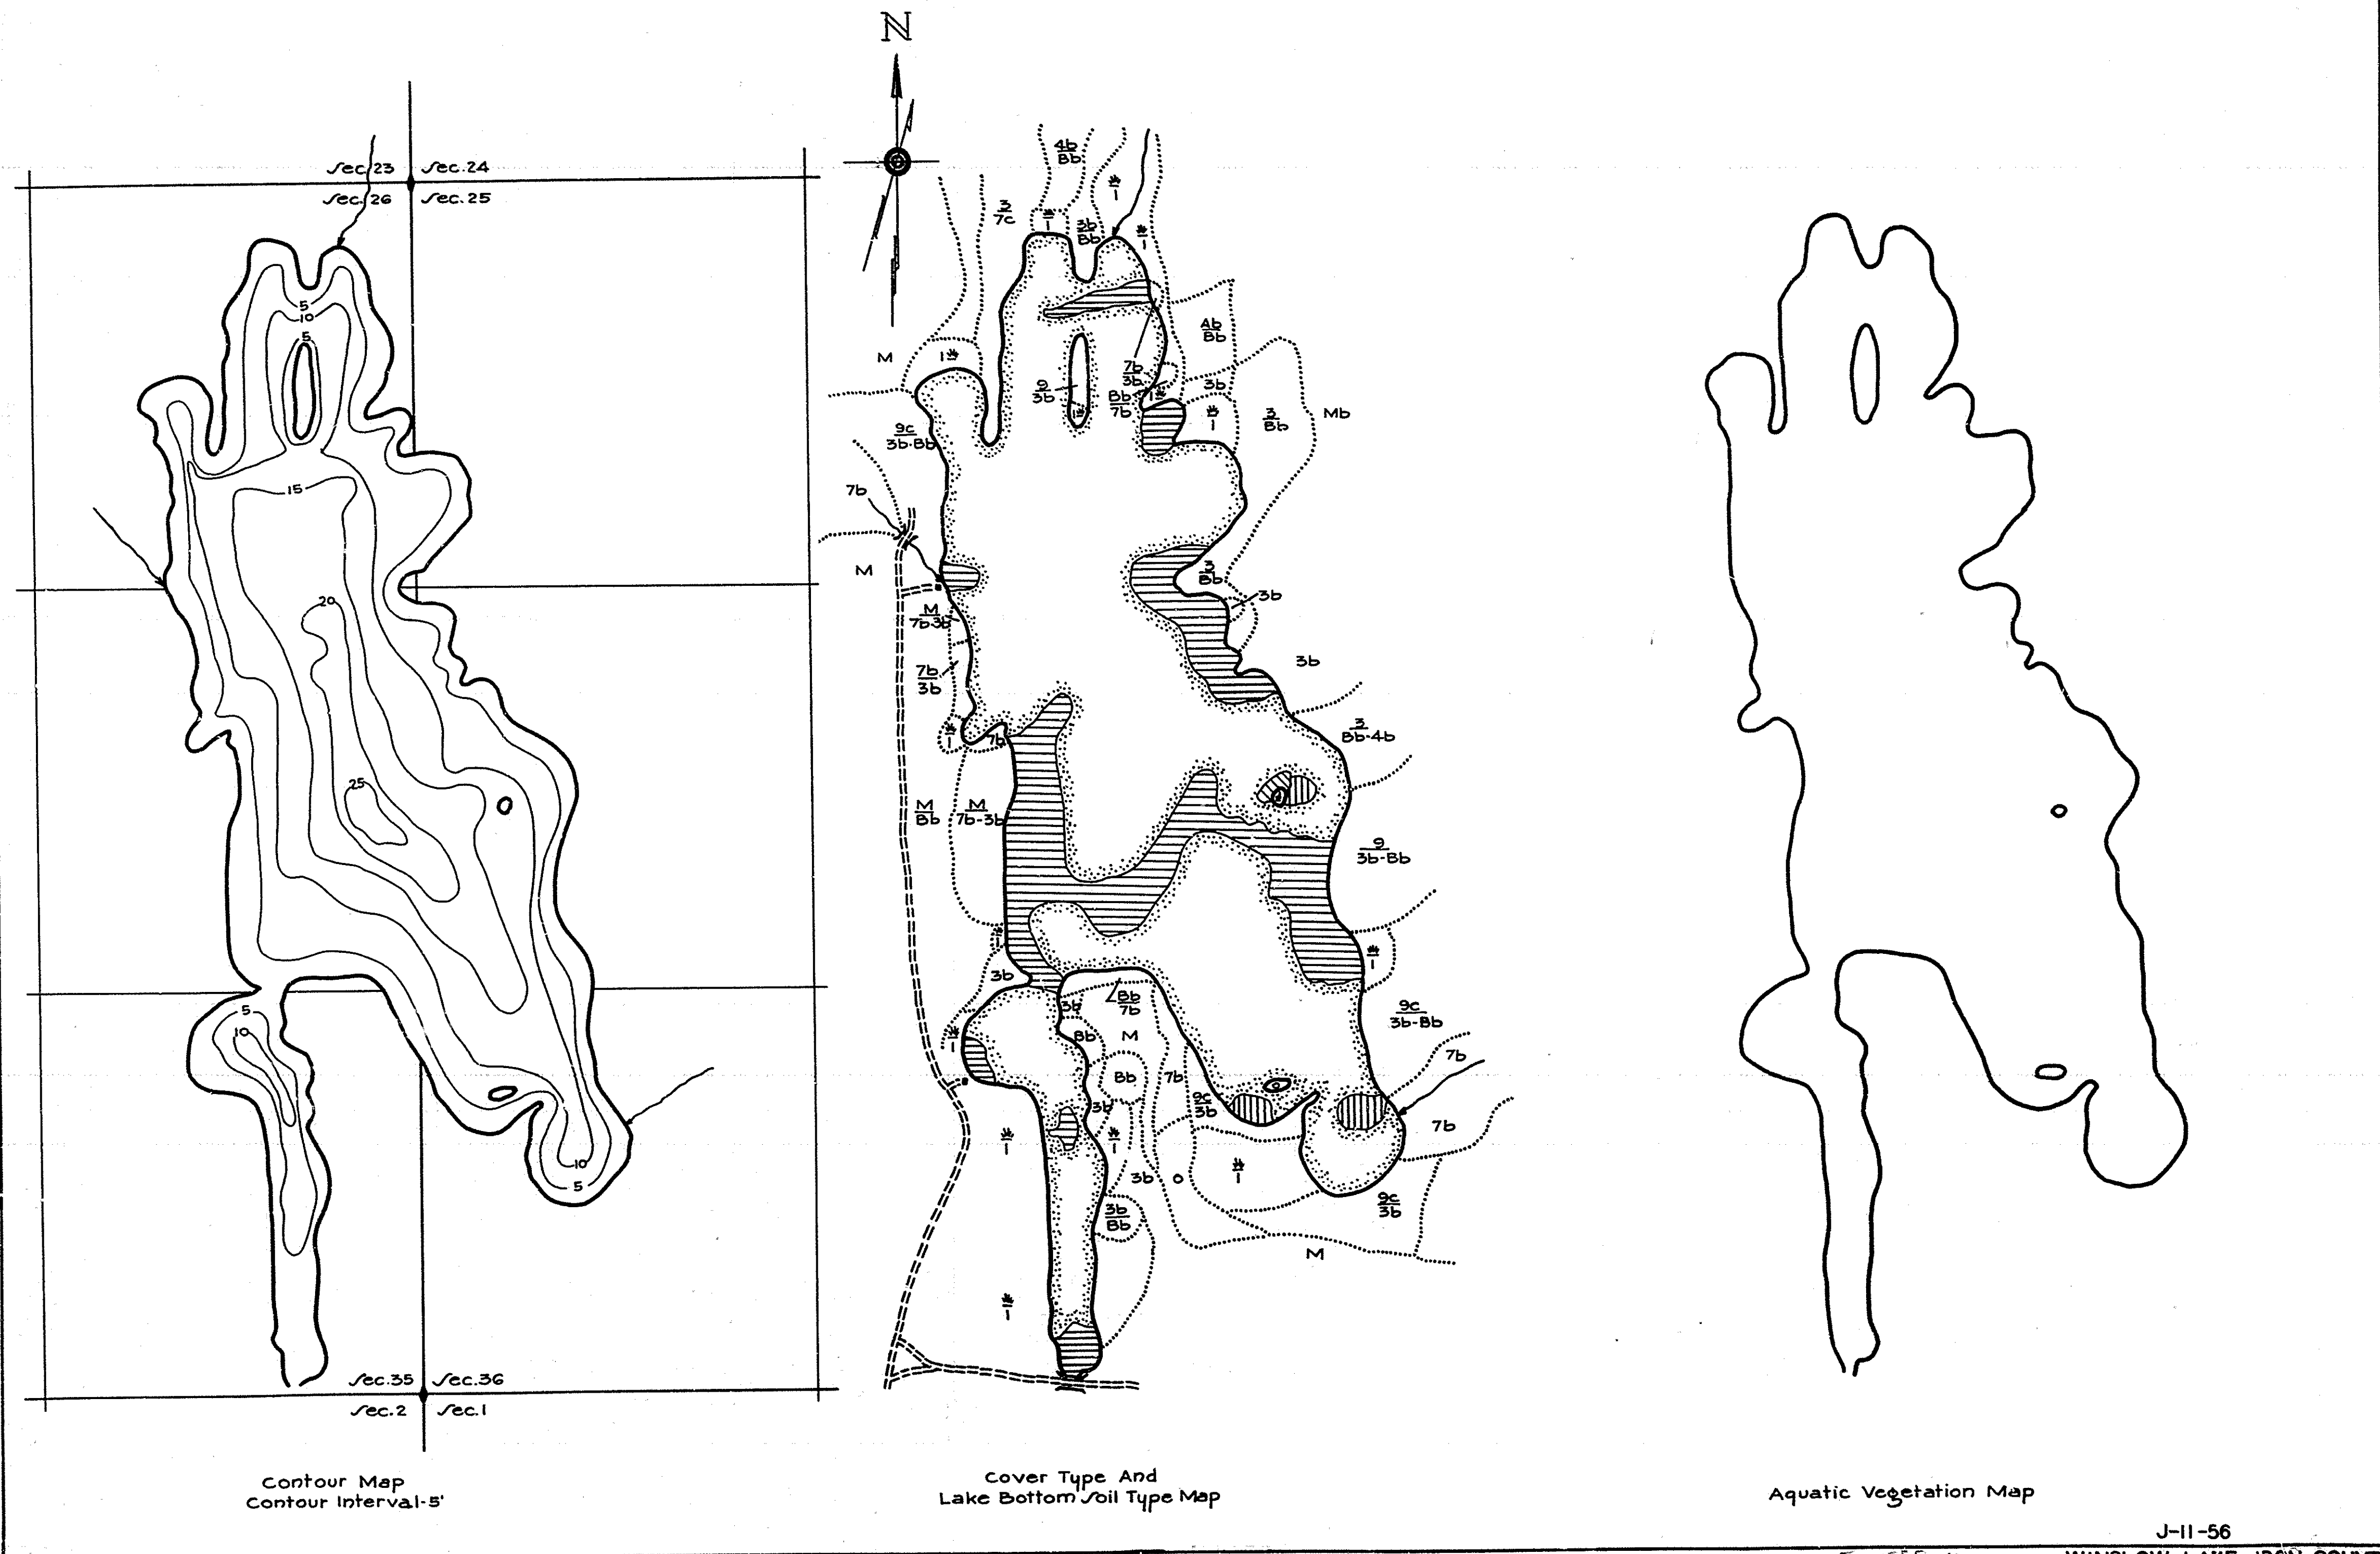

95-11-0

R-9
 U.S. Department of Agriculture
 Forest Service
 LAKE AND STREAM SURVEY
 WINSLOW LAKE
 Ottawa National Forest
 Michigan

Location: Secs. 23-24-25-26, T.46N.R.36W.
 Scale: 8"=1 Mile.

Area: 249 Acres
 Length of Shoreline: 3.875 Miles

J-11-56

WINSLOW LAKE, IRON COUNTY