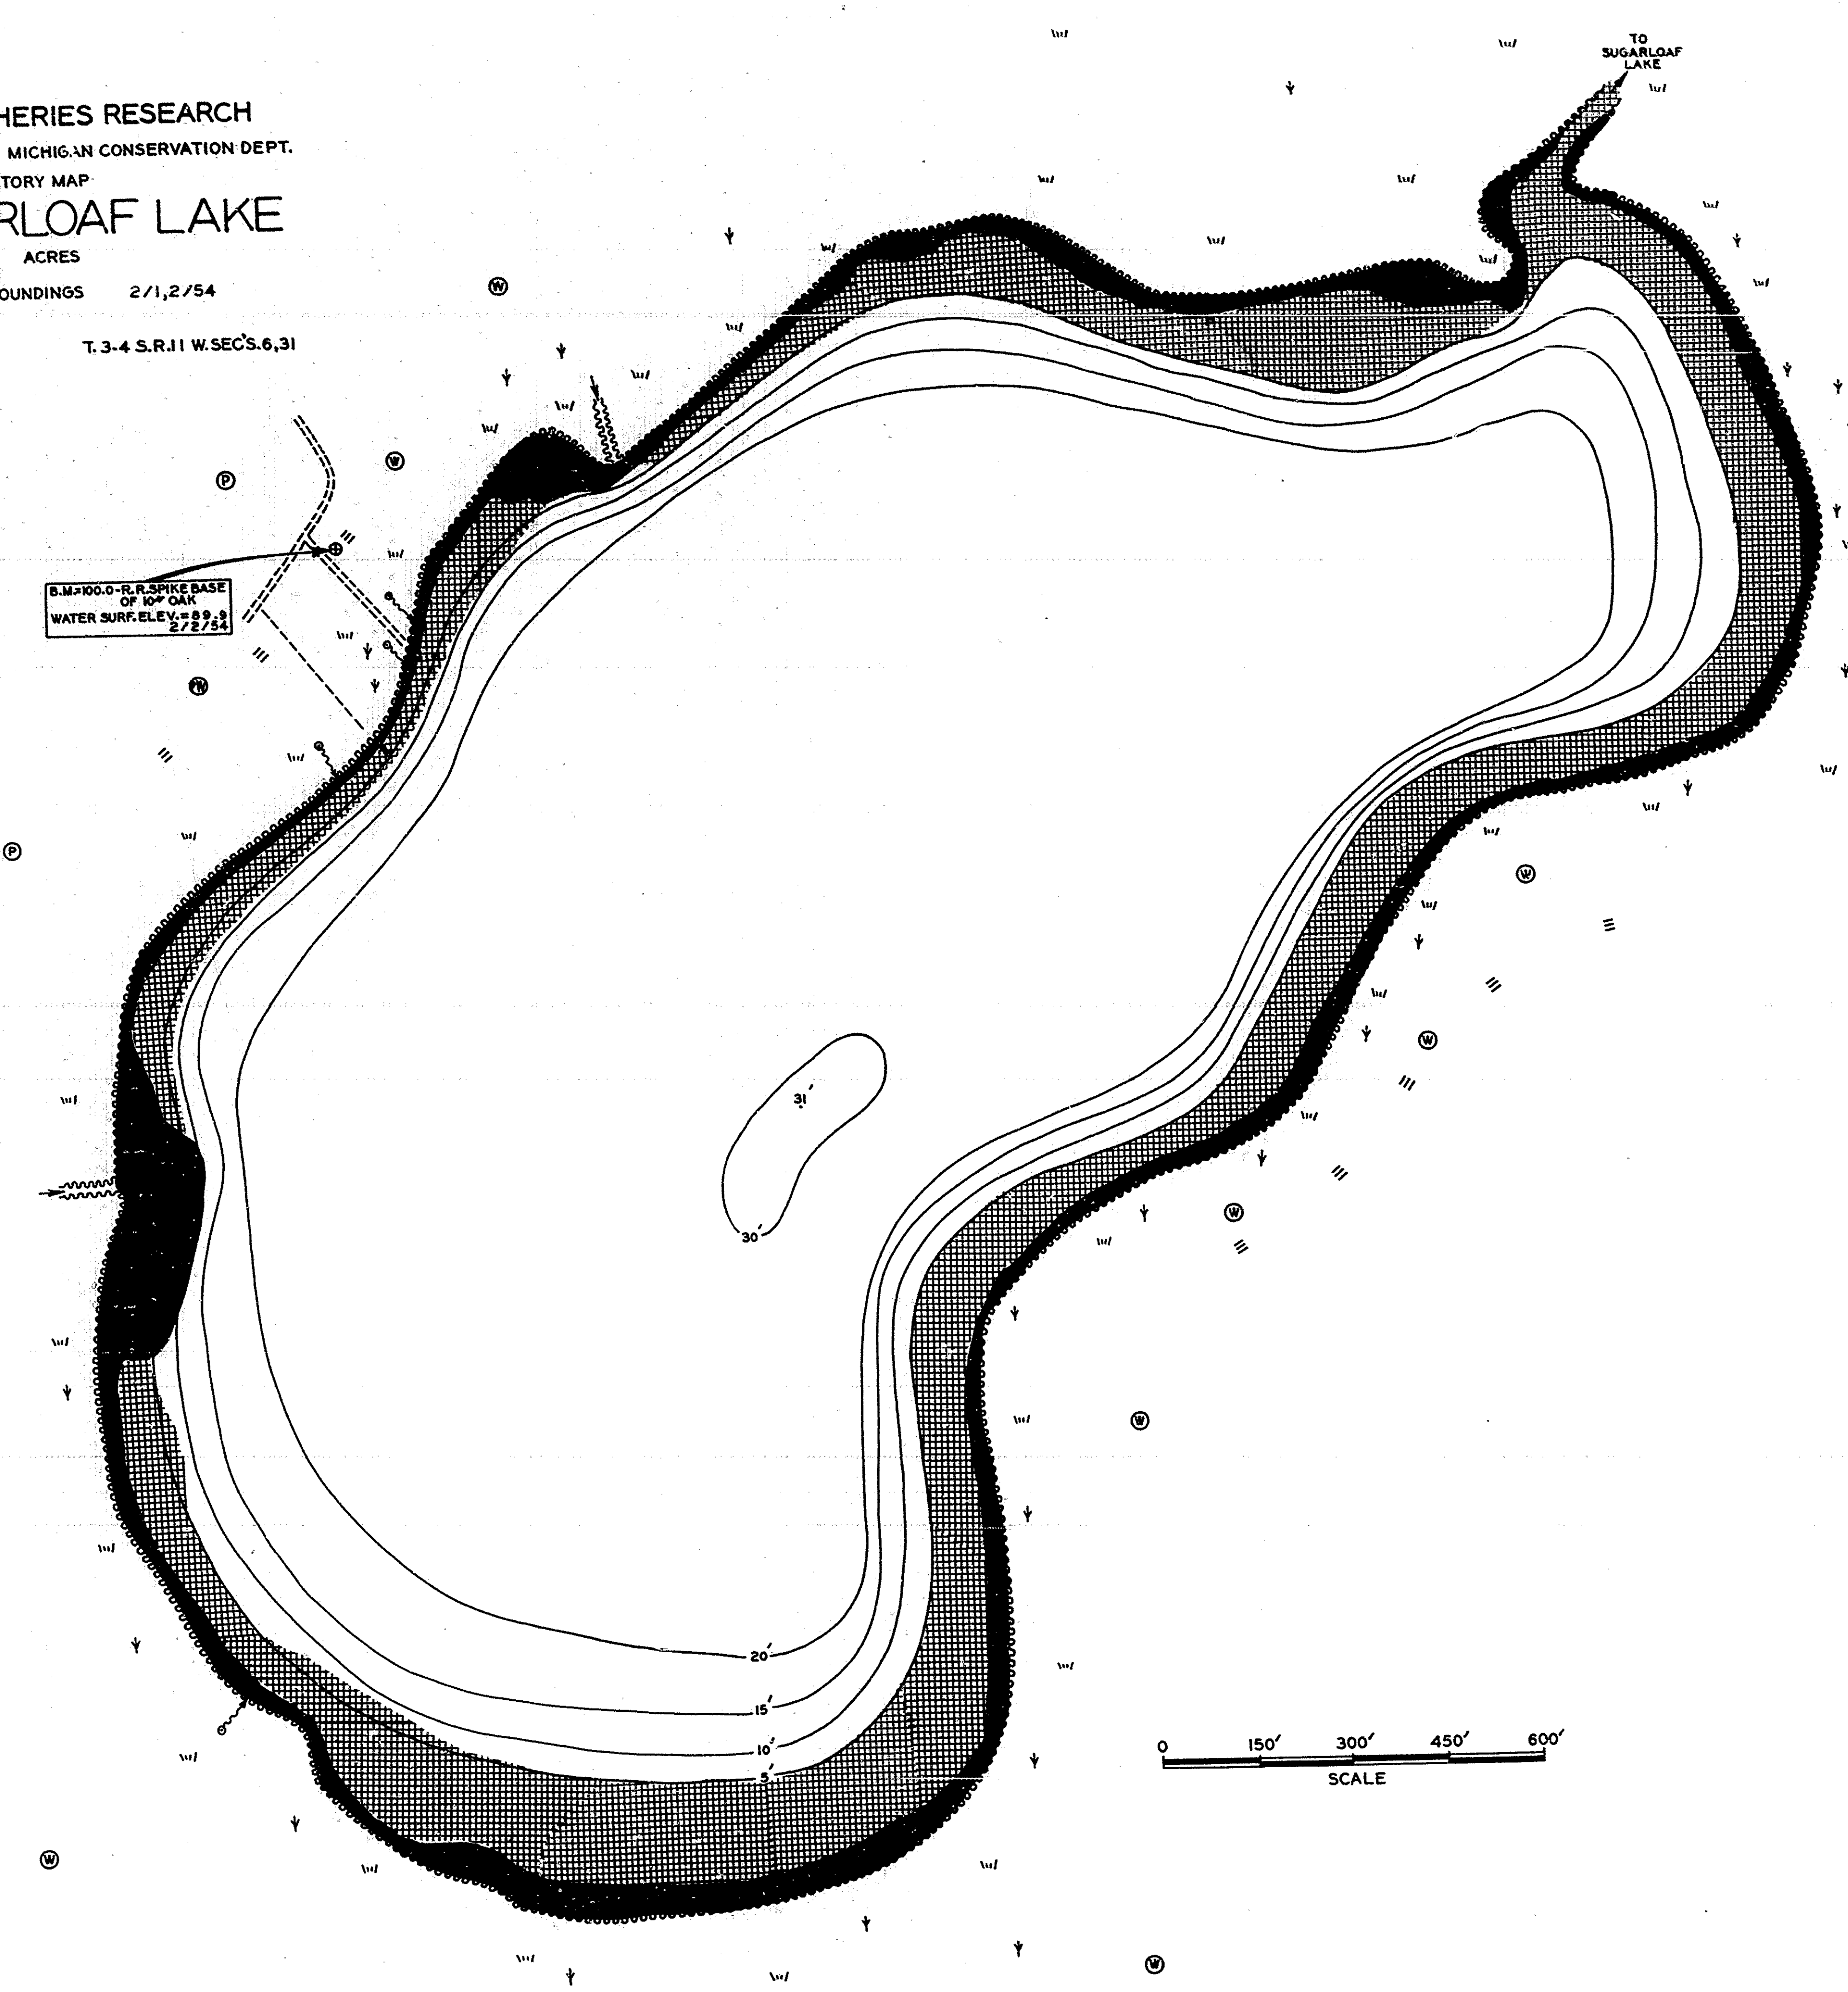

INSTITUTE FOR FISHERIES RESEARCH  
 DIVISION OF FISHERIES MICHIGAN CONSERVATION DEPT.  
 LAKE INVENTORY MAP  
**LITTLE SUGARLOAF LAKE**  
 AREA 93 ACRES  
 MARGINAL SURVEY AND SOUNDINGS 2/1,2/54  
 KALAMAZOO COUNTY T.3-4 S.R.11 W.SEC'S.6,31

S.M.#100.0-R.R.SPIKE BASE  
 OF 10" OAK  
 WATER SURF. ELEV. 89.8  
 2/27/54

**LEGEND**

**BOTTOM**

- Marl
- Pulpypeat
- Fibrouspeat

**OUTLINE & CONTOURS**

- Shoreline
- Contours

**SHORE FEATURES**

- Slope
- Unimproved road
- Trail
- Spring
- Encroaching shore
- Marsh
- Brush
- Dock
- Wooded
- Partly wooded
- Pasture
- Inlet
- Outlet