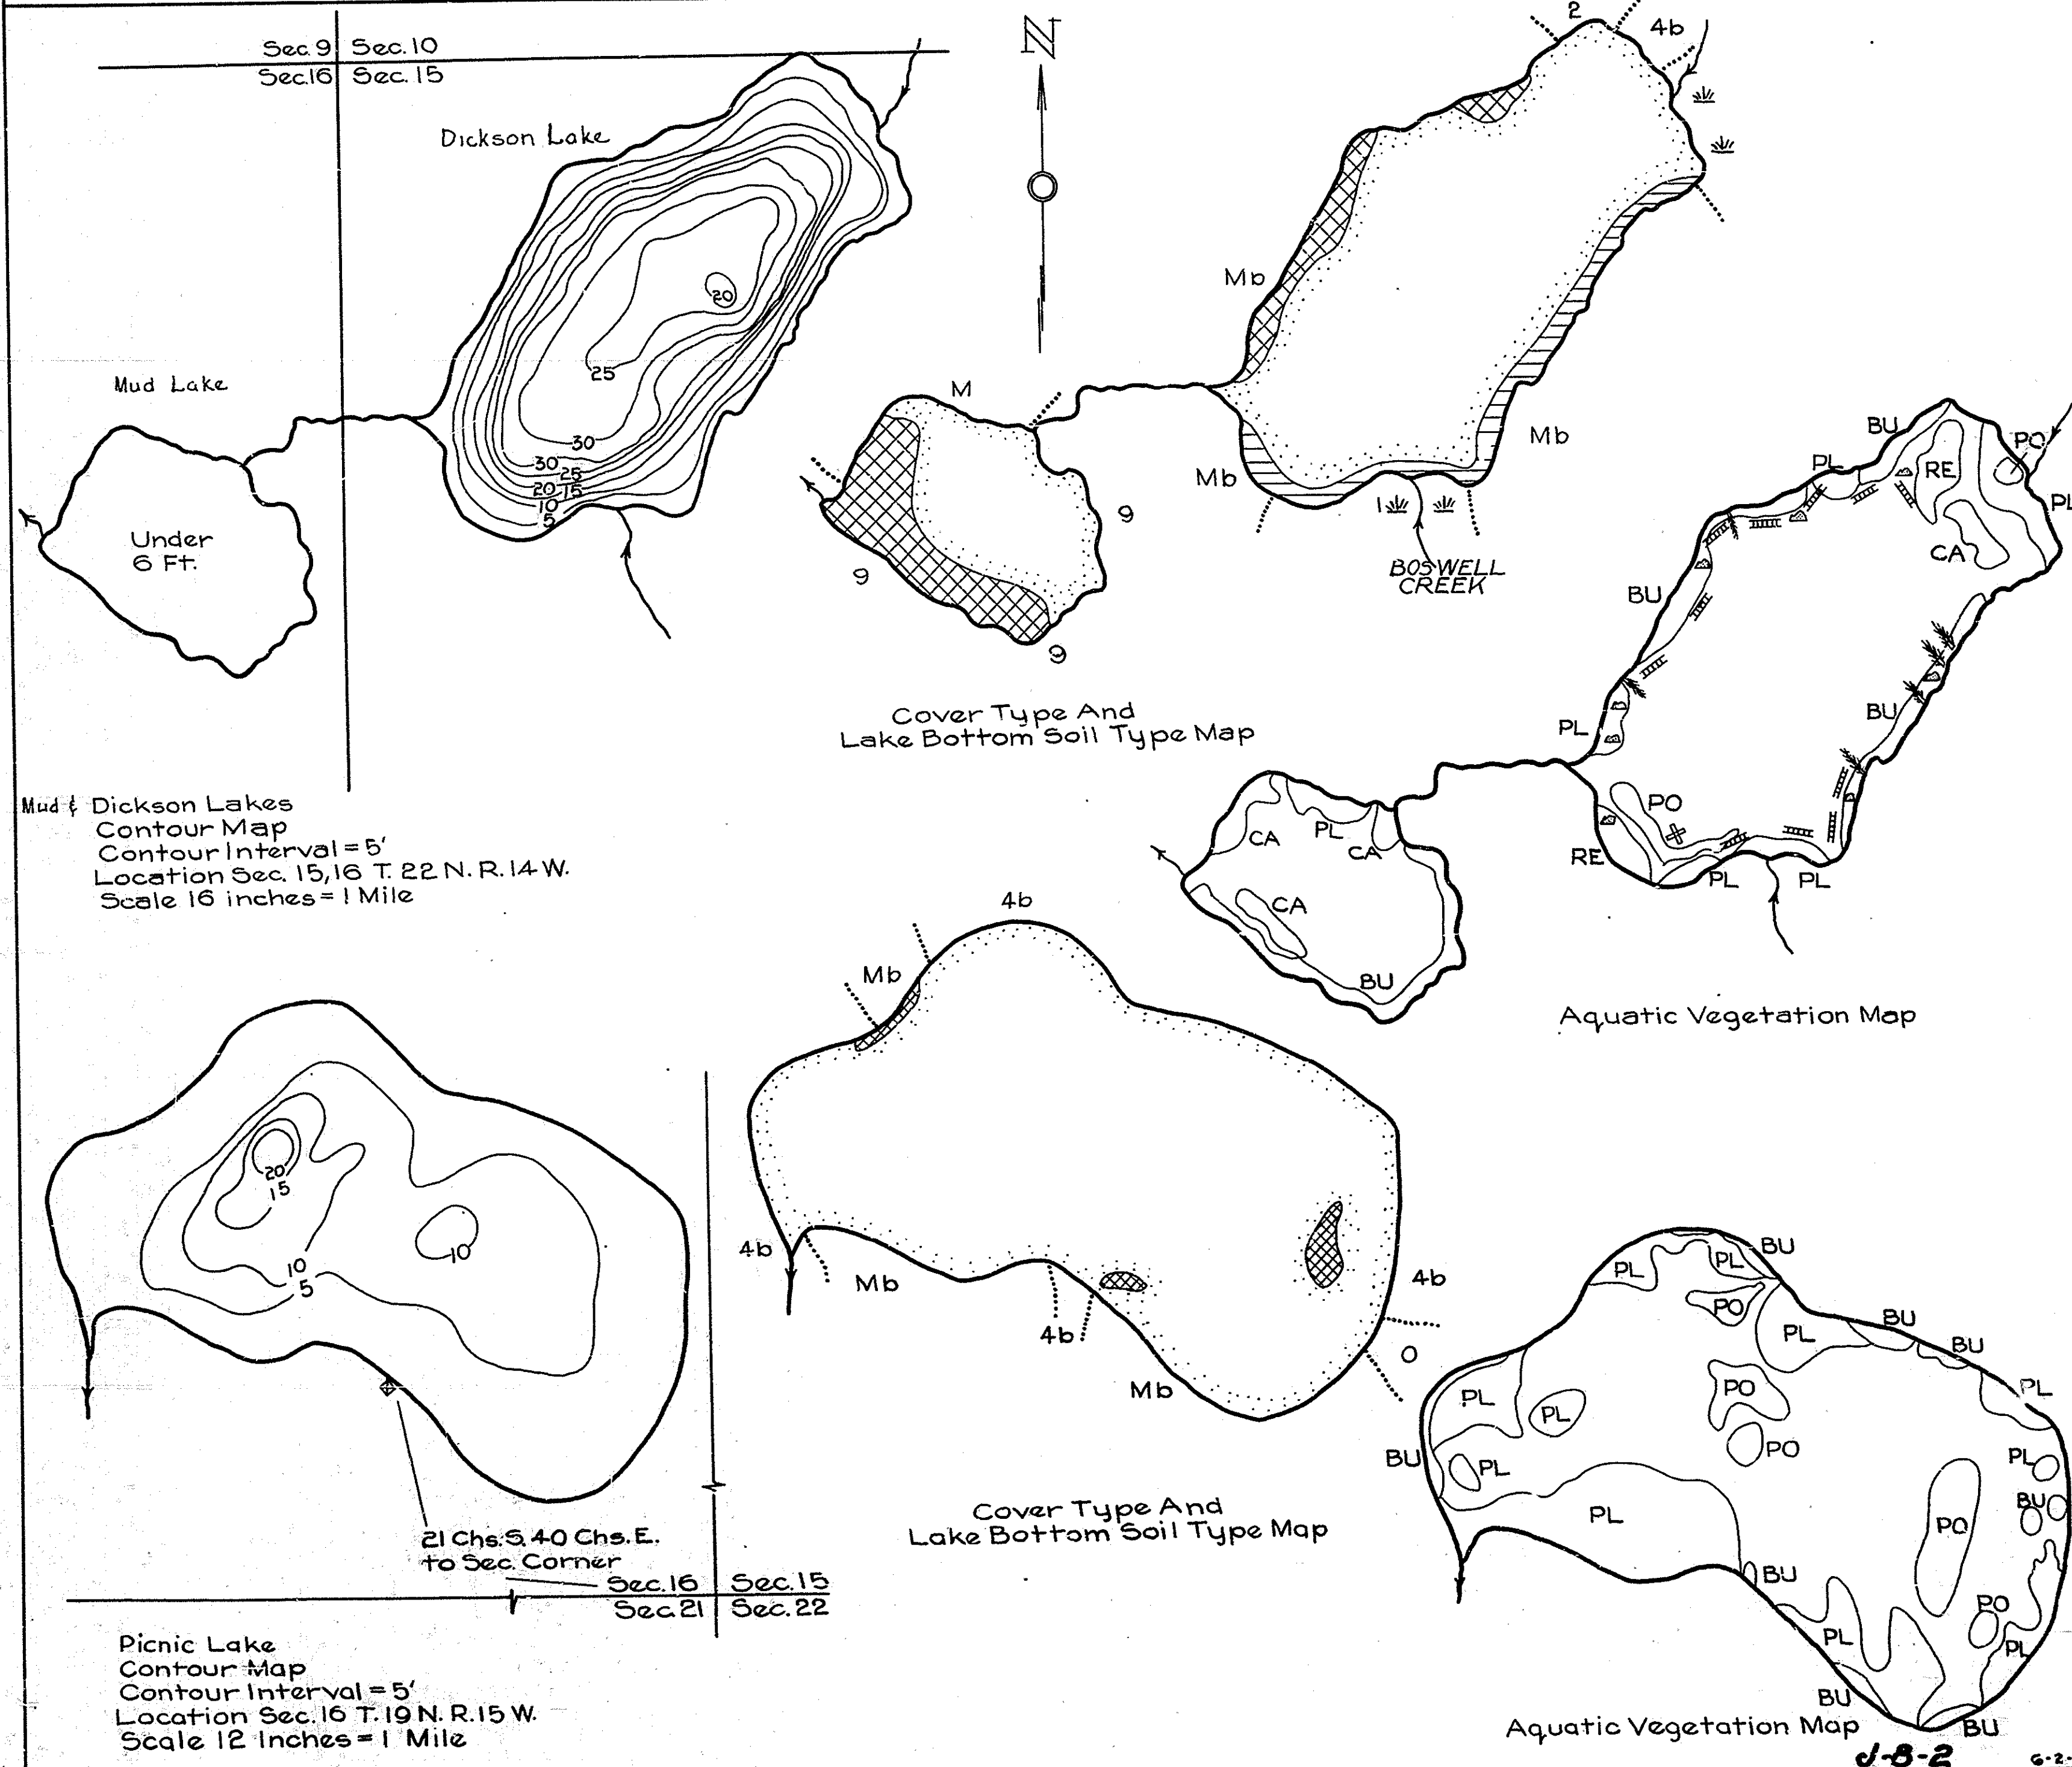

2-8-2

R-9
 U.S. Department of Agriculture
 Forest Service
 LAKE AND STREAM SURVEY
MUD & DICKSON LAKES - PICNIC LAKE
 Manistee Purchase Unit
 Michigan

Mud Lake - Area 8.5 Acres
 Dickson Lake Area 25 Acres
 Picnic Lake Area 67.1 Acres

Mud & Dickson Lakes
 Contour Map
 Contour Interval = 5'
 Location Sec. 15, 16 T. 22 N. R. 14 W.
 Scale 16 inches = 1 Mile

Picnic Lake
 Contour Map
 Contour Interval = 5'
 Location Sec. 16 T. 19 N. R. 15 W.
 Scale 12 inches = 1 Mile