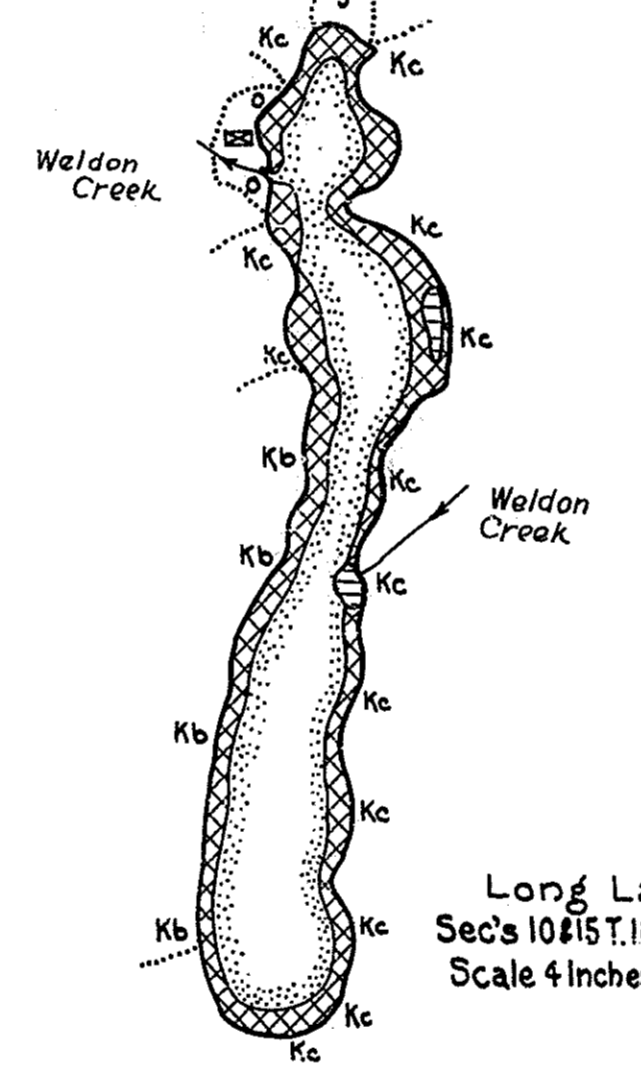

5-8-1

R-9
US Department of Agriculture
Forest Service
LAKE AND STREAM SURVEY
GOOSENECK, LONG, AND CASIN LAKES
Manistee Purchase Unit
Michigan

Gooseneck Lake Area 77 Acres.
Long Lake Area 136 Acres.
Casin Lake Area 48 Acres.
Gooseneck Lake Length of Shore Line 2.3 Miles.
Long Lake Length of Shore Line 3.1 Miles.
Casin Lake Length of Shore Line 1.5 Miles.

Contour Interval=5ft.

Contour Interval=10ft.

Contour Map
Contour Interval=5ft.

Goose Neck Lake
Sec's 2, 3, 10, & 11 T. 18 N. R. 15 W.
Scale 8 inches=1 Mile.

Long Lake
Sec's 10 & 15 T. 18 N. R. 15 W.
Scale 4 inches=1 Mile.

Casin Lake
Sec's 27, 34 T. 18 N. R. 15 W.
Scale 8 inches=1 Mile.

Aquatic Vegetation Map.