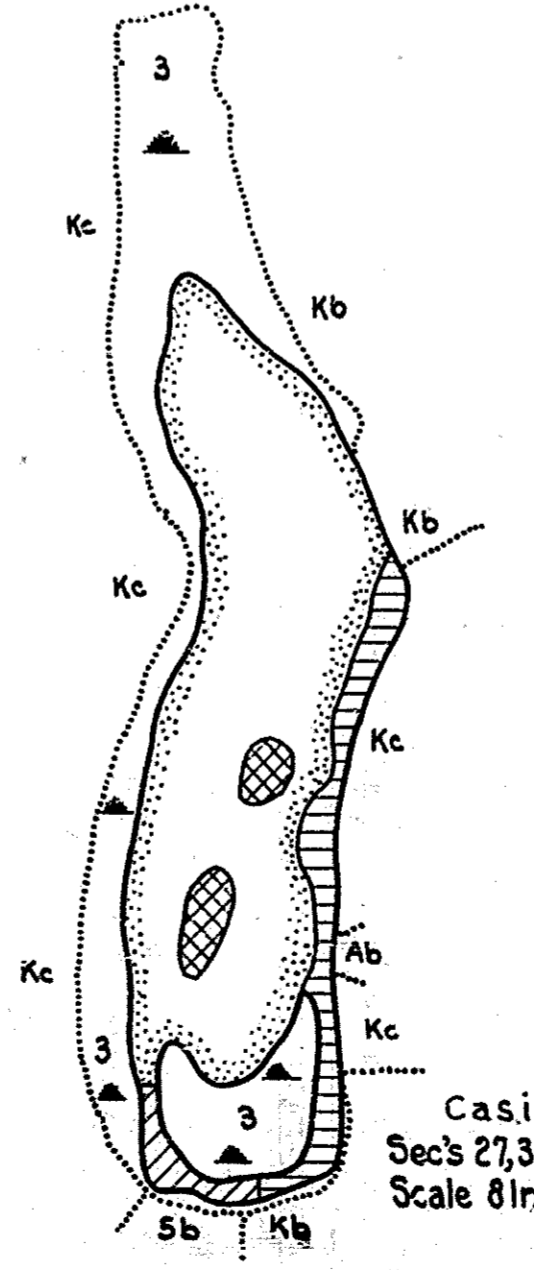

5-8-1

R-9
US Department of Agriculture
Forest Service
LAKE AND STREAM SURVEY
GOOSENECK, LONG, AND CASIN LAKES
Manistee Purchase Unit
Michigan

Gooseneck Lake Area 77 Acres.
Long Lake Area 136 Acres.
Casin Lake Area 48 Acres.
Gooseneck Lake Length of Shore Line 2.3 Miles.
Long Lake Length of Shore Line 3.1 Miles.
Casin Lake Length of Shore Line 1.5 Miles.

Contour Interval=5ft.

Contour Interval=10ft.

Contour Map
Contour Interval=5ft.

Goose Neck Lake
Sec's 2, 3, 10, & 11 T. 18 N. R. 15 W.
Scale 8 inches=1 Mile.

Long Lake
Sec's 10 & 15 T. 18 N. R. 15 W.
Scale 4 inches=1 Mile.

Casin Lake
Sec's 27, 34 T. 18 N. R. 15 W.
Scale 8 inches=1 Mile.

Aquatic Vegetation Map.