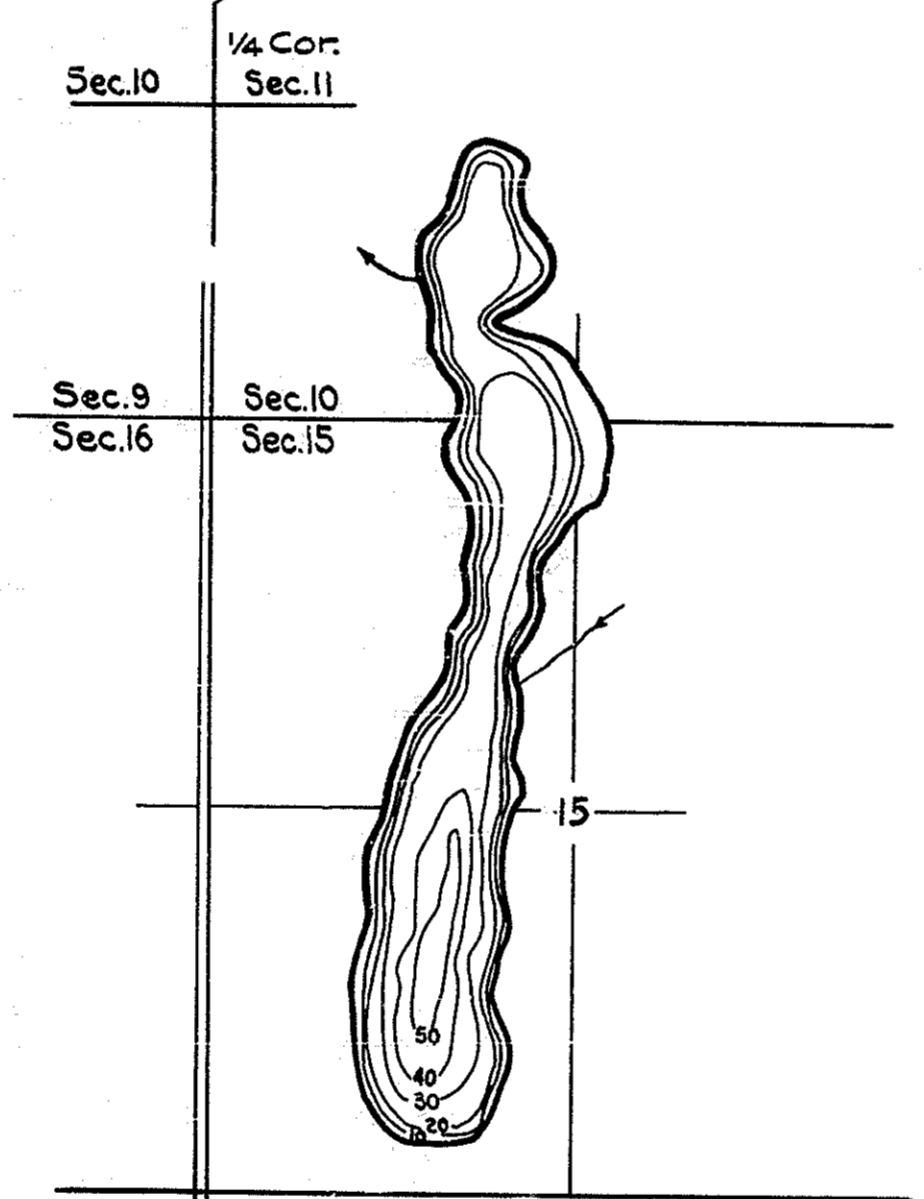

5-8-1

R-9
US Department of Agriculture
Forest Service
LAKE AND STREAM SURVEY
GOOSENECK, LONG, AND CASIN LAKES
Manistee Purchase Unit
Michigan

Gooseneck Lake Area 77 Acres.
Long Lake Area 136 Acres.
Casin Lake Area 48 Acres.
Gooseneck Lake Length of Shore Line 2.3 Miles.
Long Lake Length of Shore Line 3.1 Miles.
Casin Lake Length of Shore Line 1.5 Miles.

Contour Interval=5ft.

Contour Interval=10ft.

Contour Map
Contour Interval=5ft.

Goose Neck Lake
Sec's 2, 3, 10, & 11 T. 18 N. R. 15 W.
Scale 8 inches=1 Mile.

Long Lake
Sec's 10 & 15 T. 18 N. R. 15 W.
Scale 4 inches=1 Mile.

Casin Lake
Sec's 27, 34 T. 18 N. R. 15 W.
Scale 8 inches=1 Mile.

Aquatic Vegetation Map.