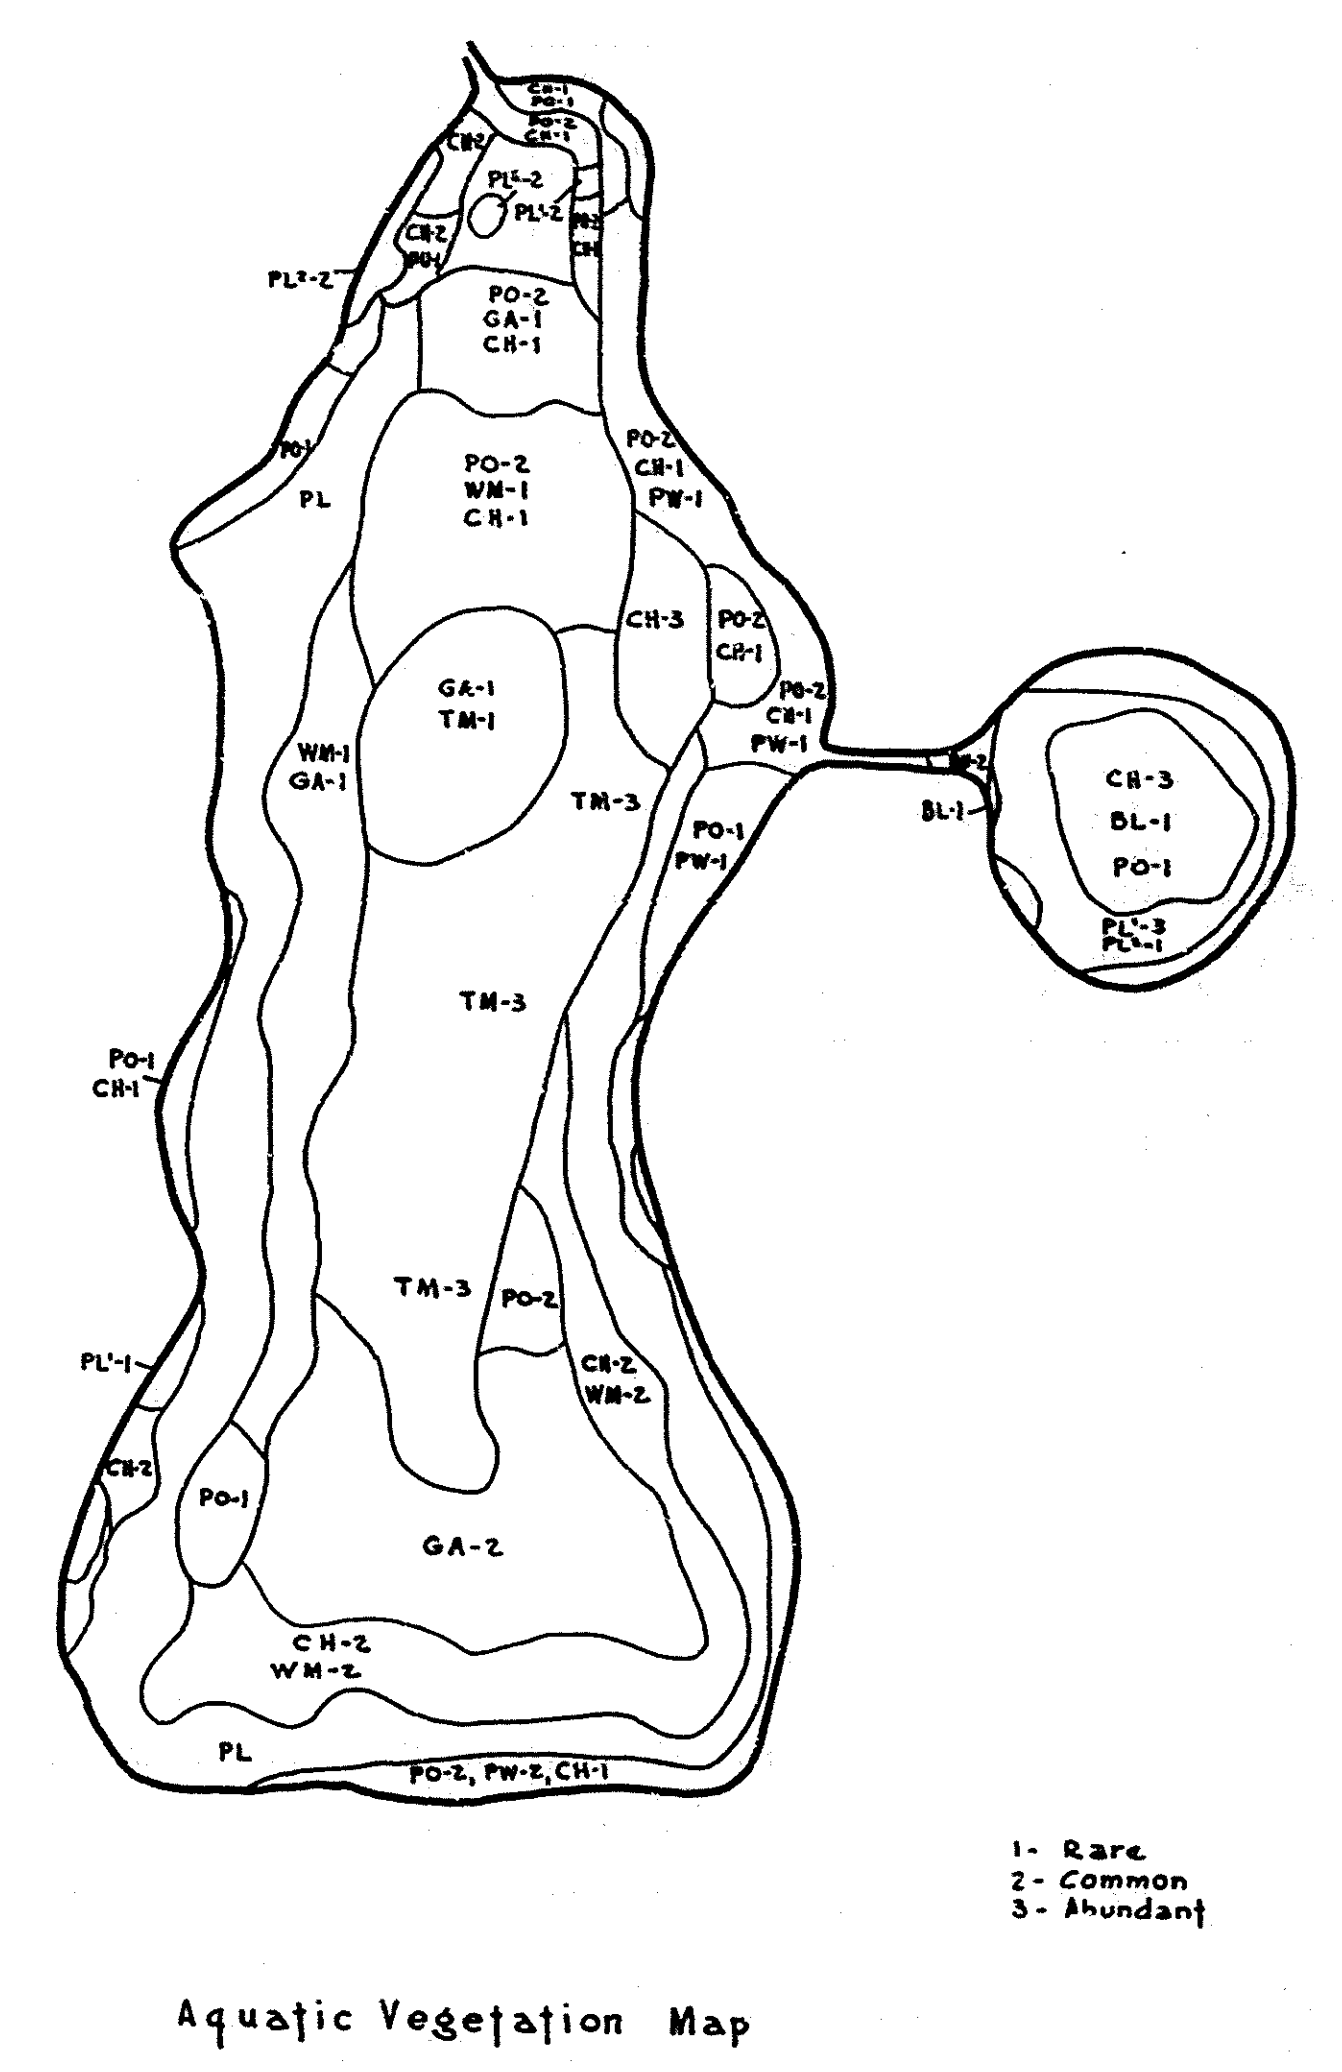

J-8-47

R-9
 U.S. Department of Agriculture
 Forest Service
LAKE AND STREAM SURVEY
SAWKAW LAKE — LITTLE HALF MOON LAKE
 Manistee National Forest
 Michigan

Location: Sec. 19 & 20, T. 16N. R. 13W.
 Scale: 32 Inches = 1 Mile

Sawkaw Lake Area 156 Acres
 Little Half Moon Lake Area 1.5 Acres
 Sawkaw Lake Length of Shoreline .75 Miles
 Little Half Moon Lake Length of Shoreline .19 Miles

Cover Type And
 Lake Bottom Soil Type Map

Aquatic Vegetation Map