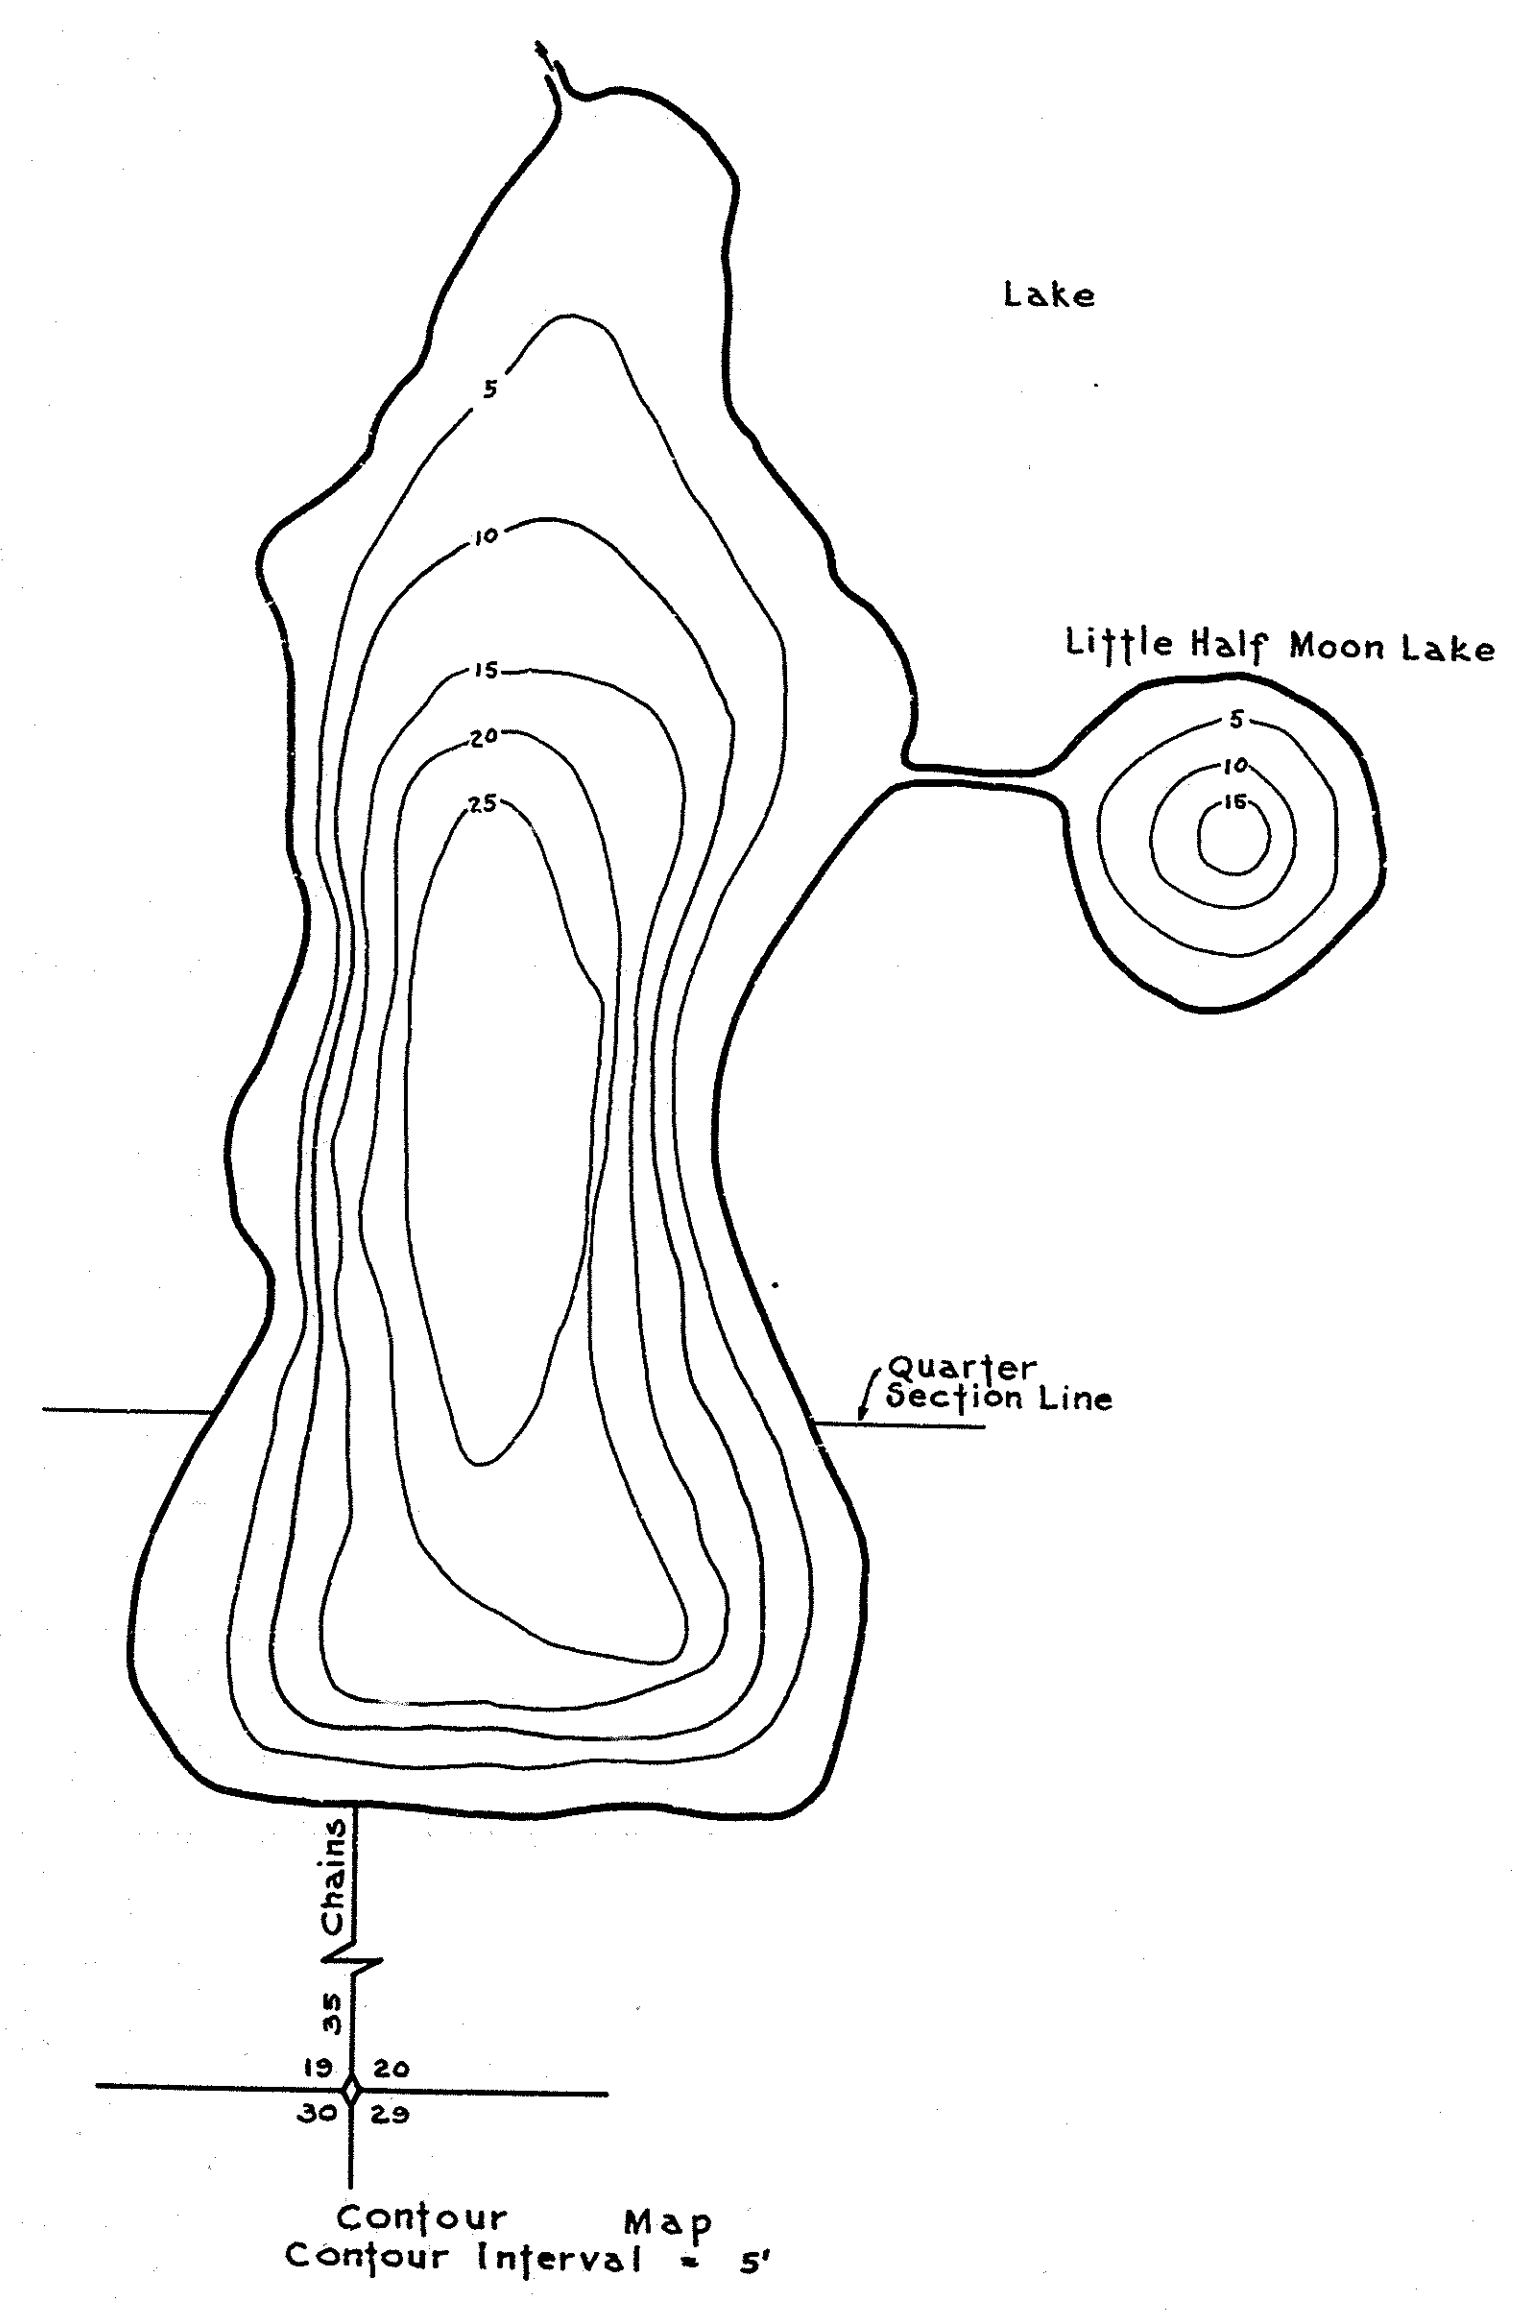

J-8-47

R-9
 U.S. Department of Agriculture
 Forest Service
LAKE AND STREAM SURVEY
SAWKAW LAKE — LITTLE HALF MOON LAKE
 Manistee National Forest
 Michigan

Location: Sec. 19 & 20, T. 16N. R. 13W.
 Scale: 32 Inches = 1 Mile

Sawkaw Lake Area 156 Acres
 Little Half Moon Lake Area 1.5 Acres
 Sawkaw Lake Length of Shoreline .75 Miles
 Little Half Moon Lake Length of Shoreline .19 Miles

Cover Type And
 Lake Bottom Soil Type Map

Aquatic Vegetation Map