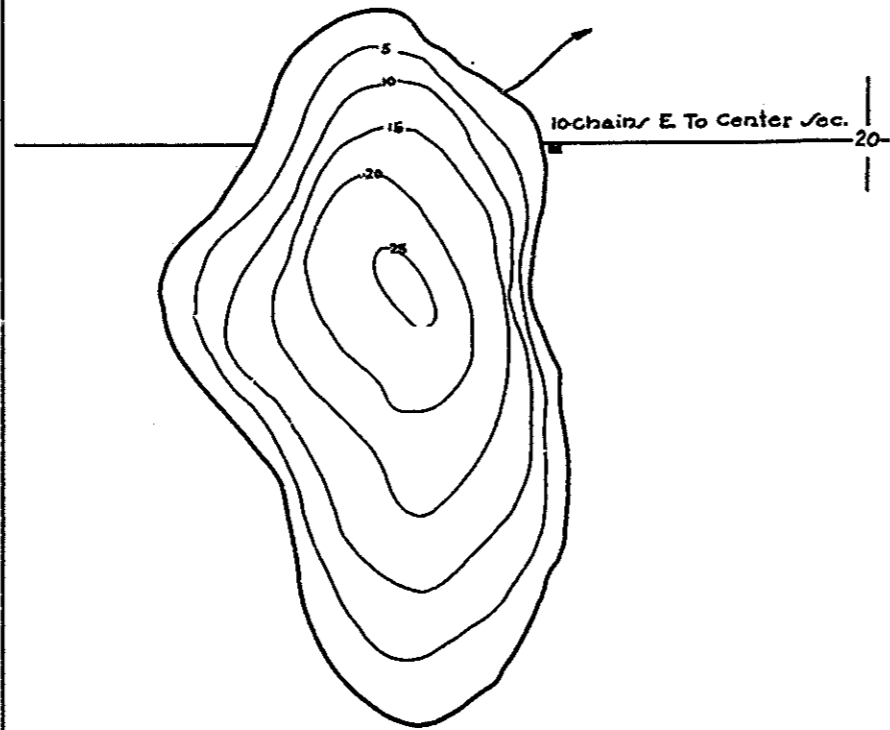

06-9-7

R-9
 U.S. Department of Agriculture
 Forest Service
 LAKE AND STREAM SURVEY
 JARR LAKE
 Hiawatha National Forest
 Michigan

Location: Sec. 20-T.44N.R.17W.
 Scale: 32"=1 Mile

Area: 7.61 Acres
 Length of Shoreline: .44 Miles

Contour Map
 Contour Interval: 5'

Cover Type And
 Lake Bottom Soil Type Map

Aquatic Vegetation Map