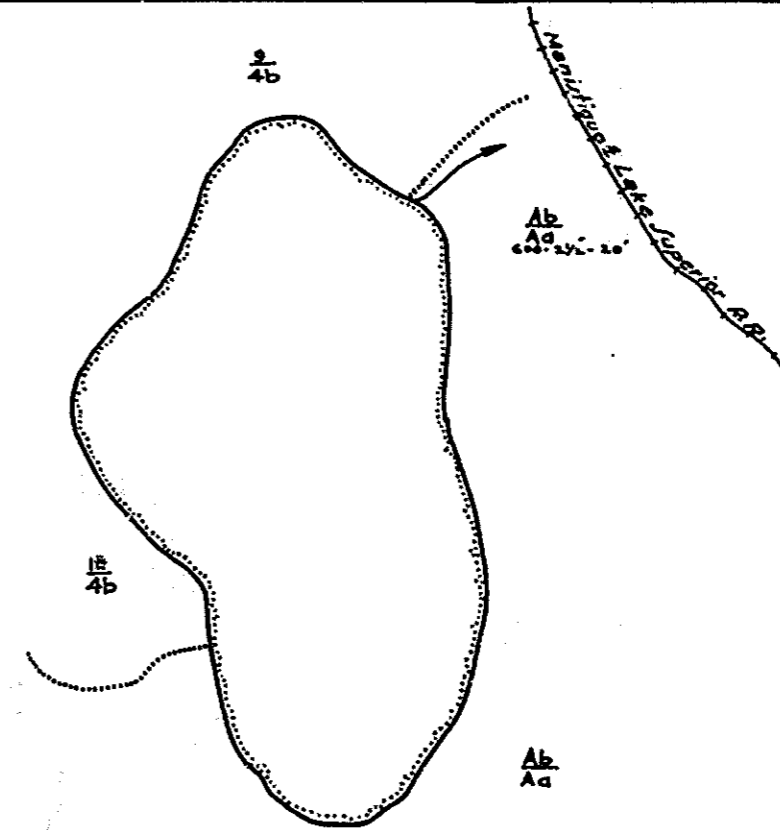

06-9-7

R-9
 U.S. Department of Agriculture
 Forest Service
 LAKE AND STREAM SURVEY
 JARR LAKE
 Hiawatha National Forest
 Michigan

Location: Sec. 20-T.44N.R.17W.
 Scale: 32"=1 Mile

Area: 7.61 Acres
 Length of Shoreline: .44 Miles

Contour Map
 Contour Interval: 5'

Cover Type And
 Lake Bottom Soil Type Map

Aquatic Vegetation Map