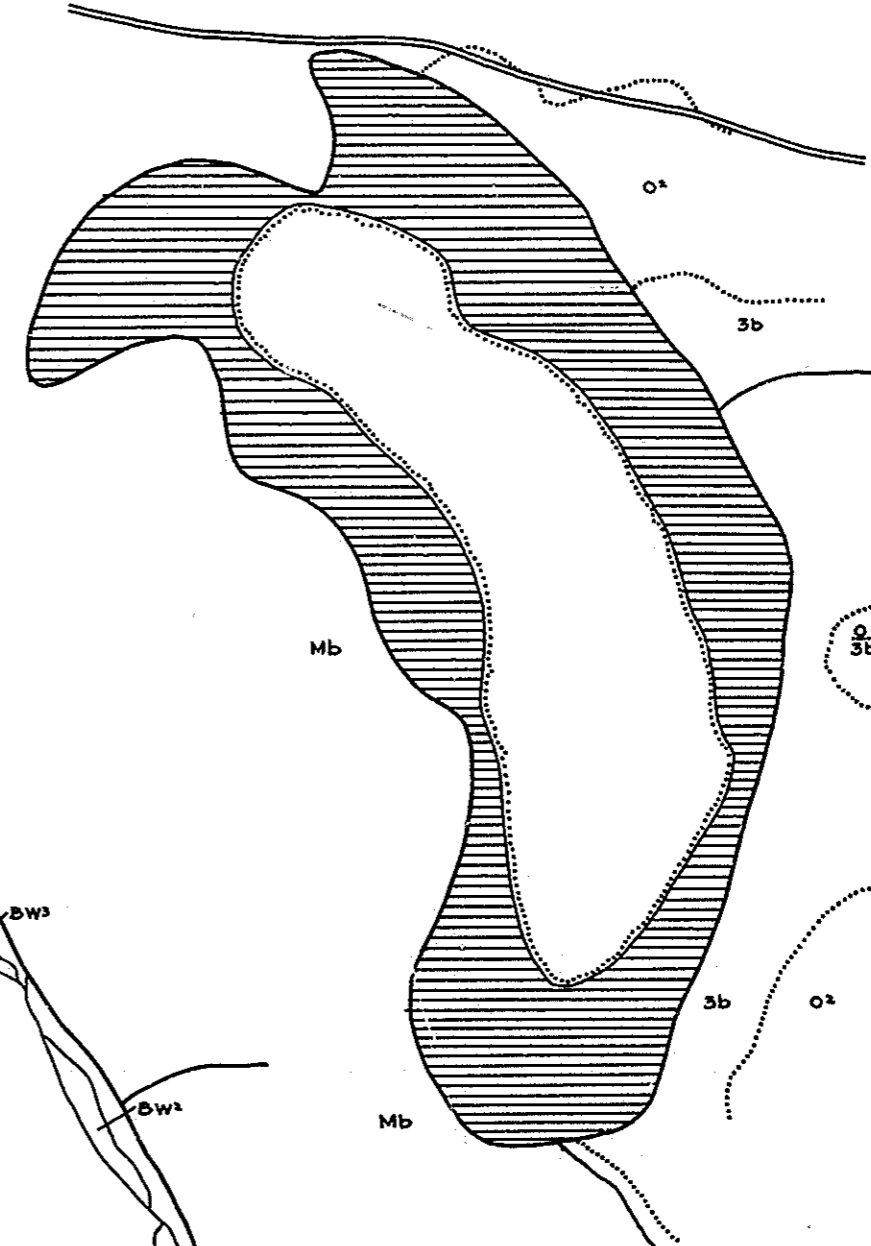

05-9-7

R-9  
U.S. Department of Agriculture  
Forest Service  
LAKE AND STREAM SURVEY  
RIM LAKE  
Hiawatha National Forest  
Michigan

Location: Sec. 34-T. 44 N. R. 18 W.  
Scale: 32" = 1 Mile

Area: 15.72 Acres  
Length of Shoreline: 8.1 Miles

Contour Map  
Contour Interval: 5'

Aquatic Vegetation Map

Cover Type And  
Lake Bottom Soil Type Map