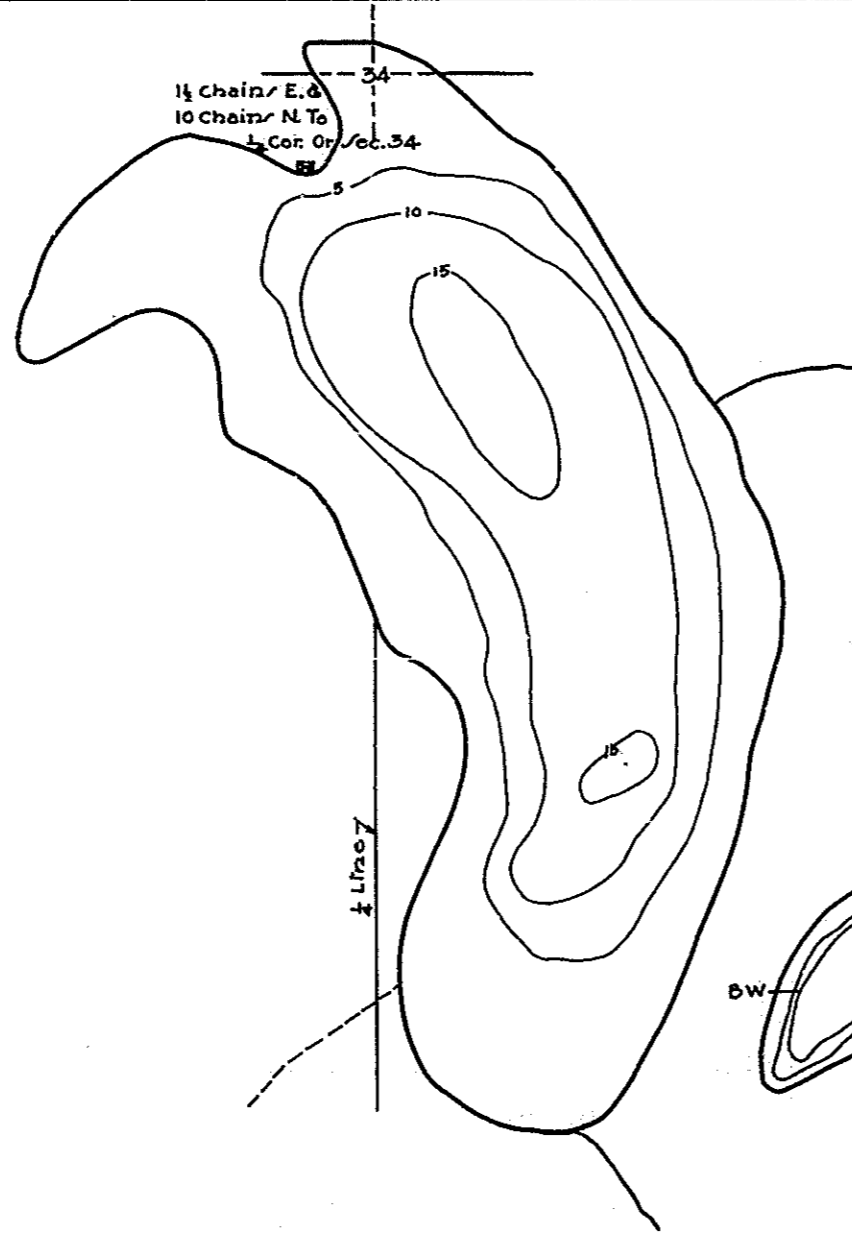

05-9-7

R-9  
U.S. Department of Agriculture  
Forest Service  
LAKE AND STREAM SURVEY  
RIM LAKE  
Hiawatha National Forest  
Michigan

Location: Sec. 34-T. 44 N. R. 18 W.  
Scale: 32" = 1 Mile

Area: 15.72 Acres  
Length of Shoreline: 8.1 Miles

Contour Map  
Contour Interval: 5'

Aquatic Vegetation Map

Cover Type And  
Lake Bottom Soil Type Map