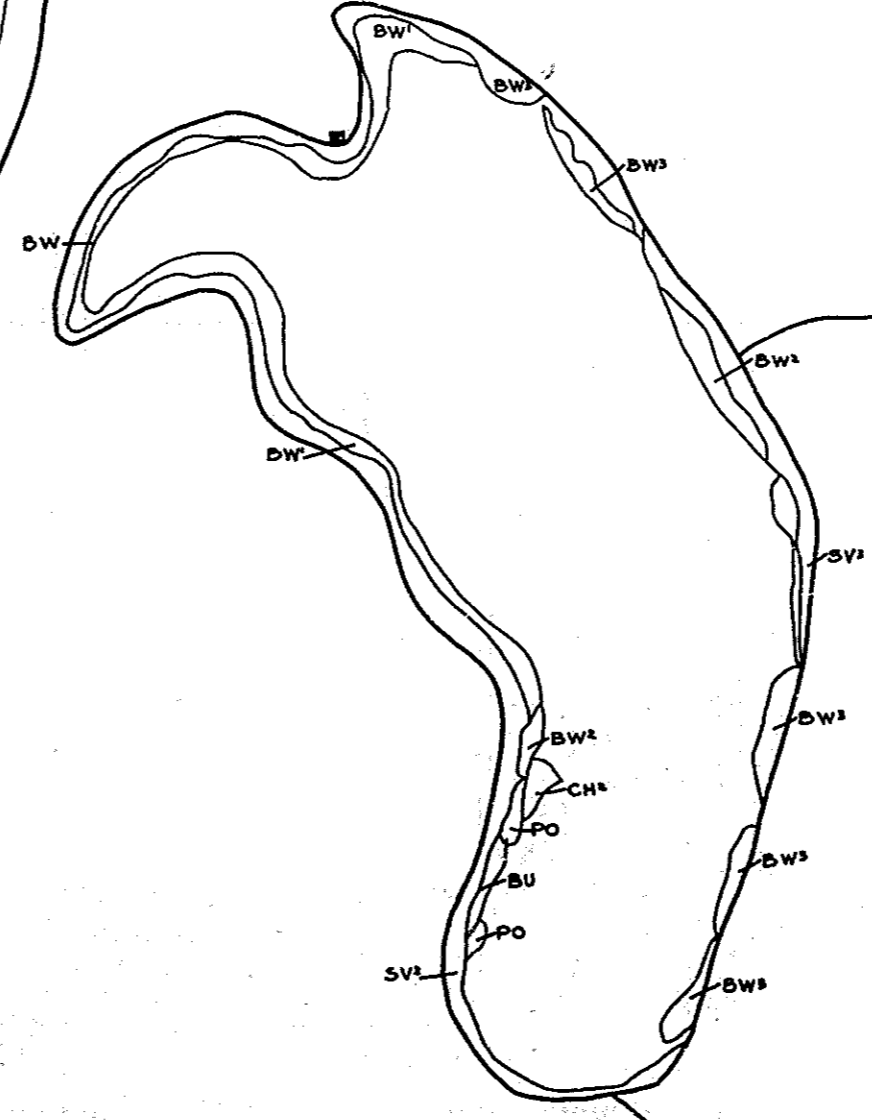

05-9-7

R-9  
U.S. Department of Agriculture  
Forest Service  
LAKE AND STREAM SURVEY  
RIM LAKE  
Hiawatha National Forest  
Michigan

Location: Sec. 34-T. 44 N. R. 18 W.  
Scale: 32" = 1 Mile

Area: 15.72 Acres  
Length of Shoreline: 8.1 Miles

Contour Map  
Contour Interval: 5'

Aquatic Vegetation Map

Cover Type And  
Lake Bottom Soil Type Map