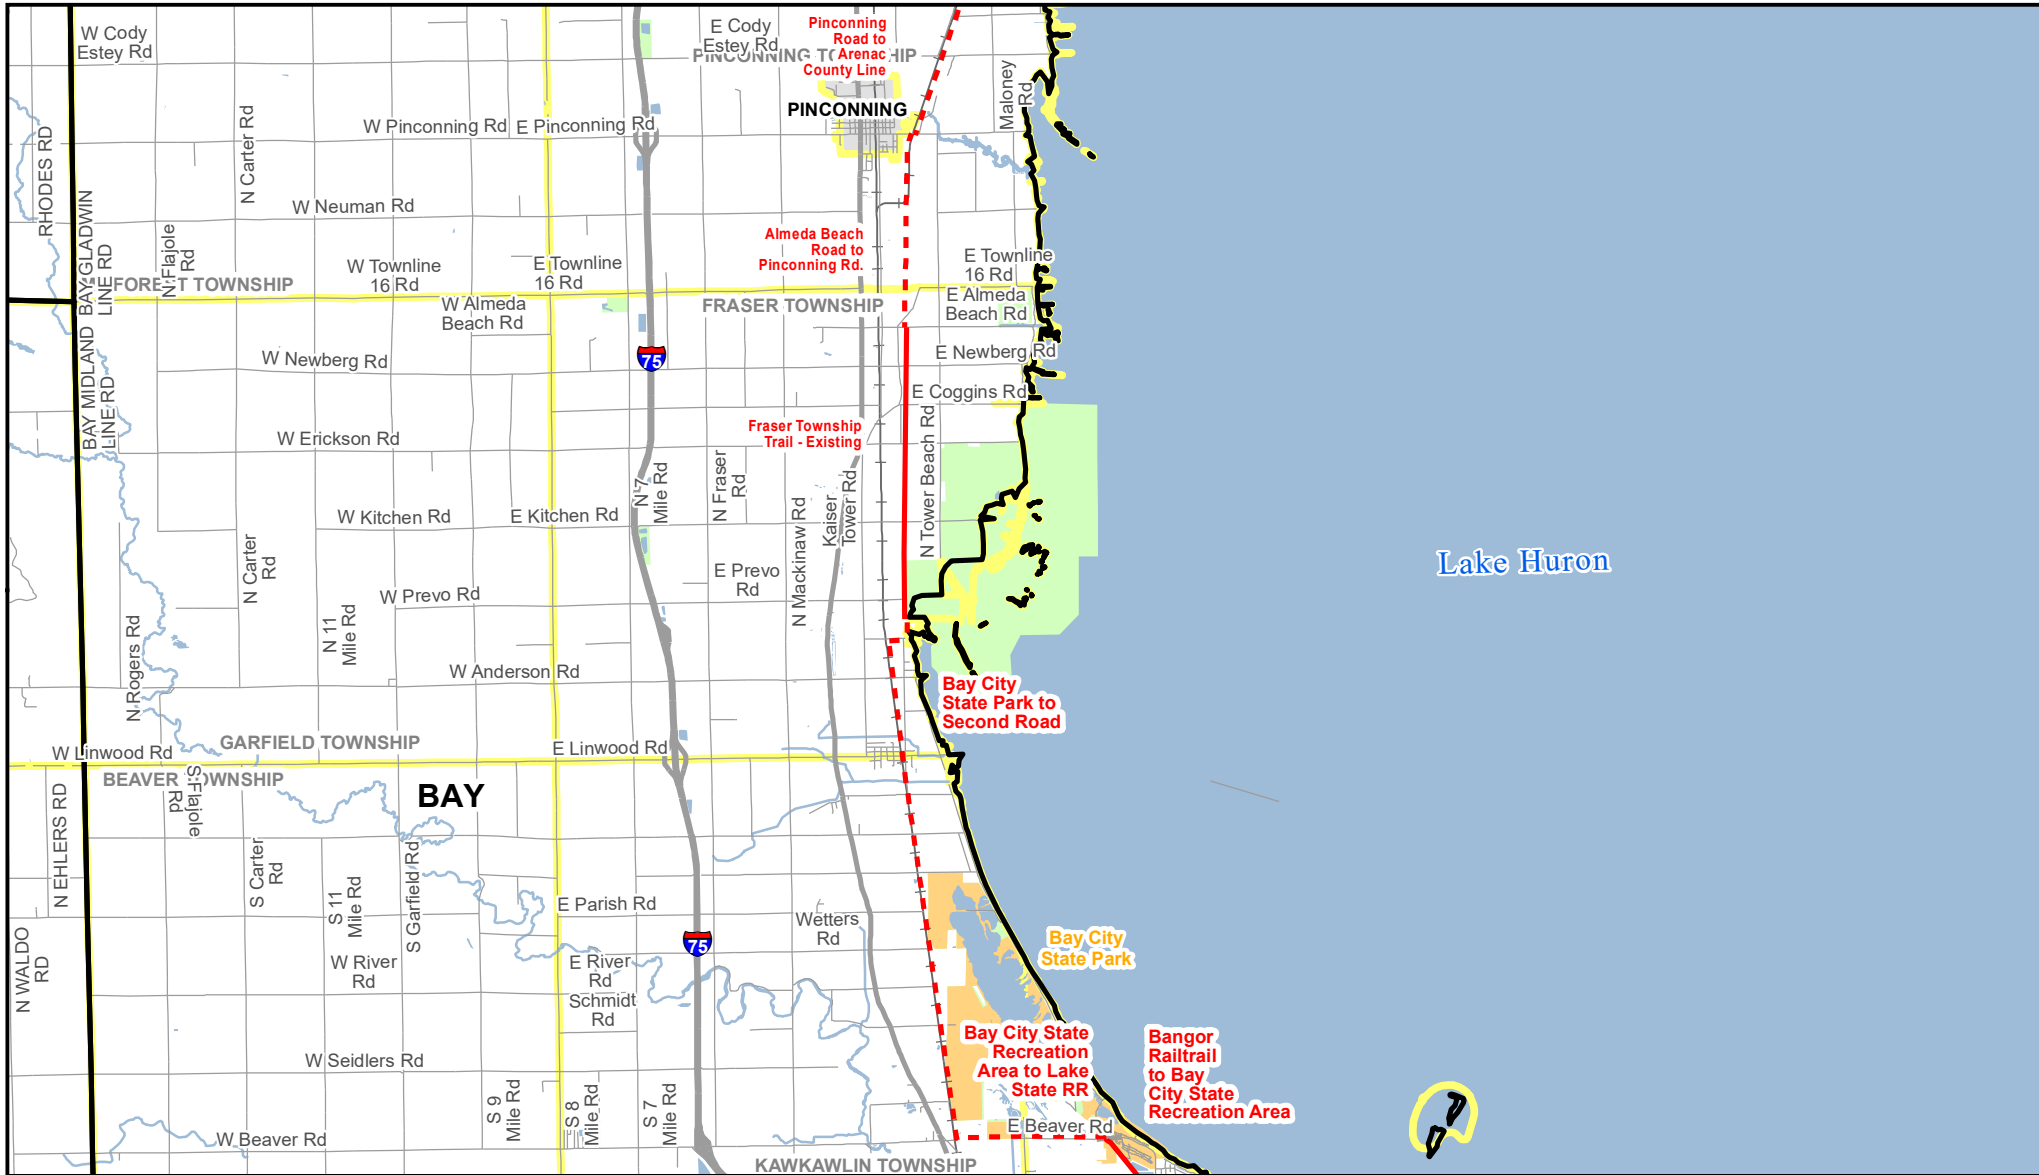

Michigan's Iron Belle Trail - Two Routes, One Great Trail

Bay City State Rec Area - Lake State RR Corridor - Fraser Township Trail - Pinconning

**** The illustrated hike and bicycle trail connections will rely upon partnership opportunities. ****

Updated: 4/12/2021
Michigan Department of Natural Resources
Forest Resources Division
Resource Assessment Section

Iron Belle Trail

- Existing Biking
- - - Proposed Biking
- Highway
- Paved road
- - - Gravel or dirt road

- Railroad
- River
- Lake
- State Park boundary
- State land
- City or Village
- Township

County