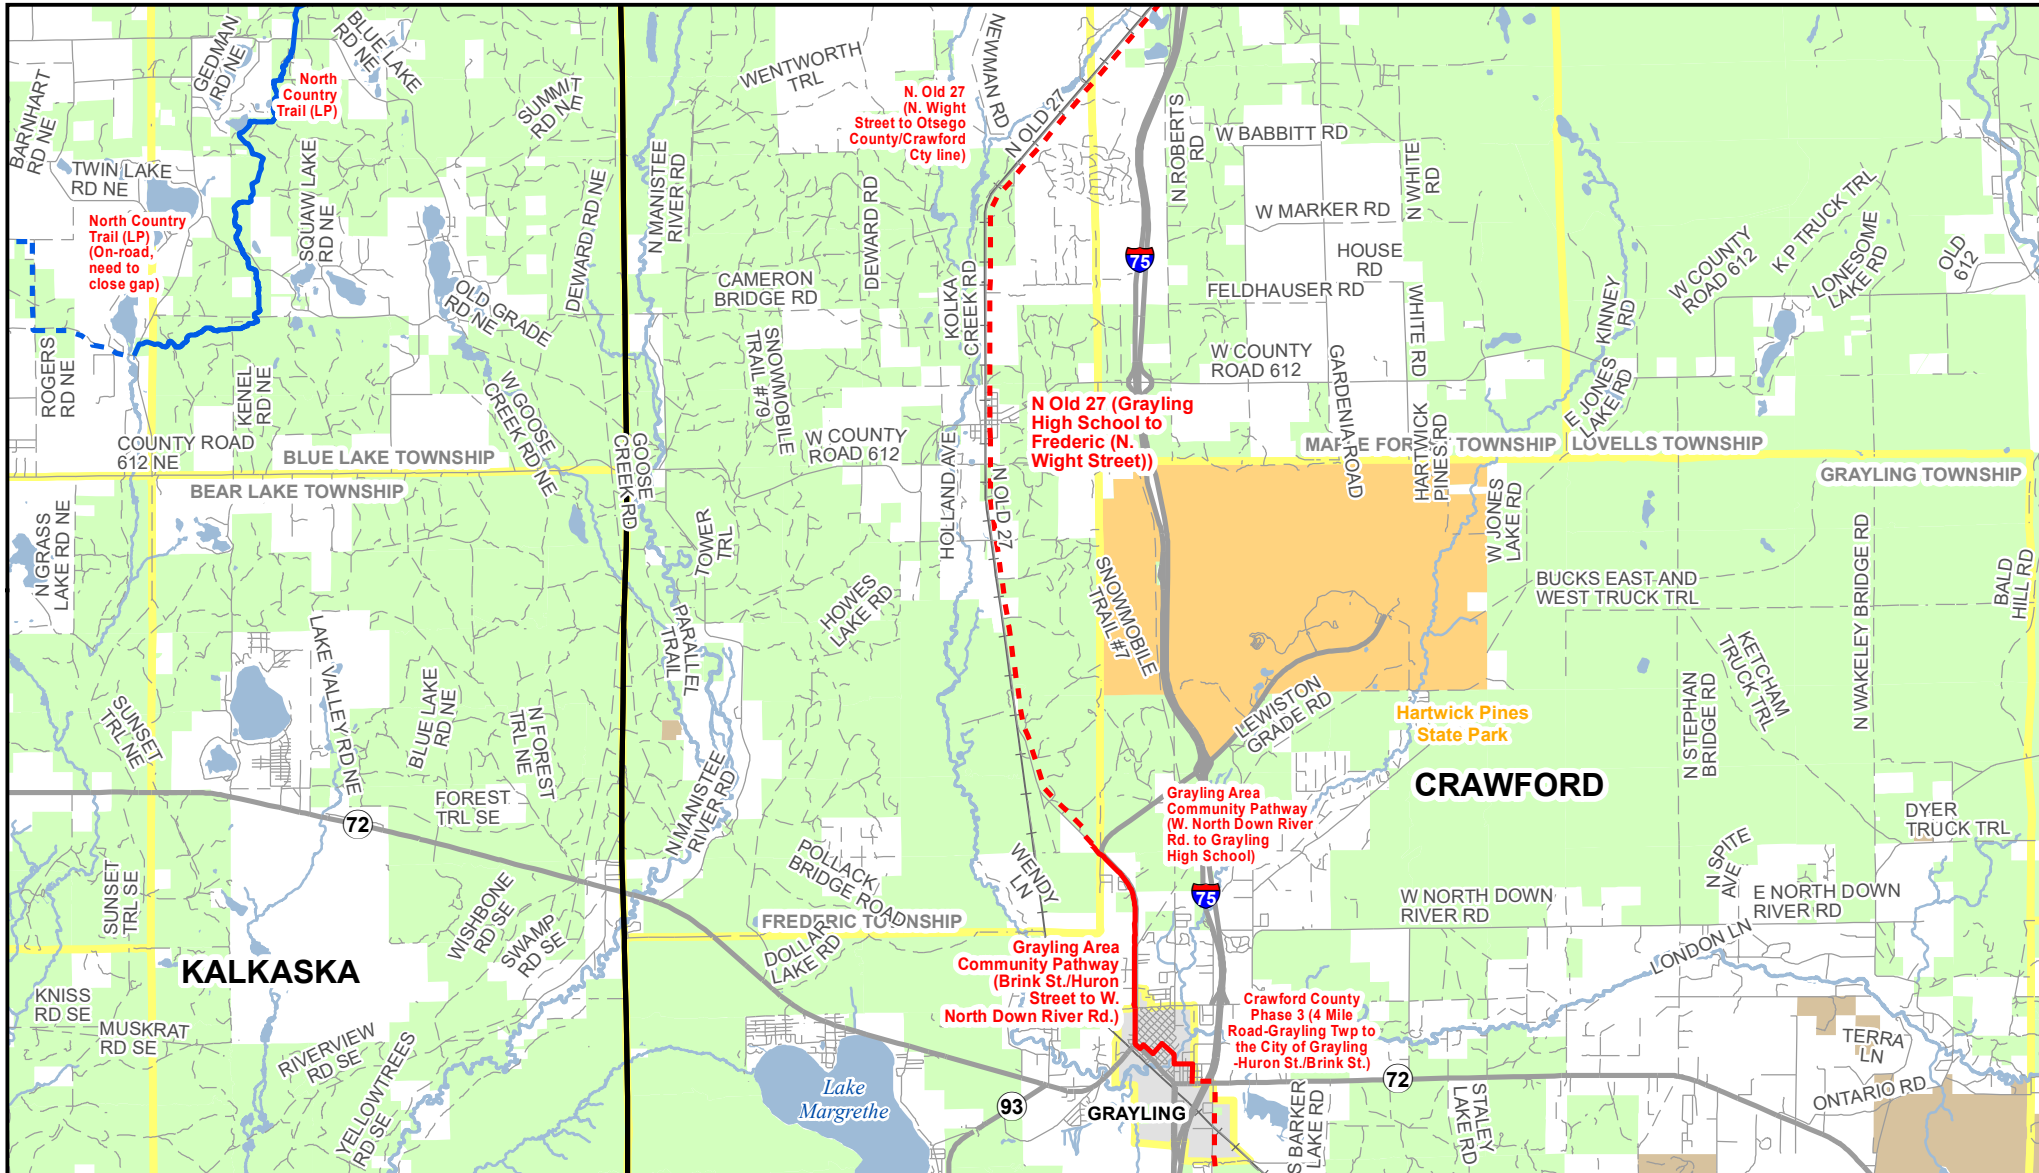

# Michigan's Iron Belle Trail - Two Routes, One Great Trail

## Grayling Area Community Pathway - To Gaylord

\*\* The illustrated hike and bicycle trail connections will rely upon partnership opportunities. \*\*

Updated: 4/12/2021  
 Michigan Department of Natural Resources  
 Forest Resources Division  
 Resource Assessment Section

### Iron Belle Trail

- Existing Hiking
- - - Proposed Hiking
- Existing Biking
- - - Proposed Biking
- Highway

- Paved road
- Gravel or dirt road
- + Railroad
- River
- Lake
- State Park boundary
- State land
- Federal land
- City or Village
- Township
- County