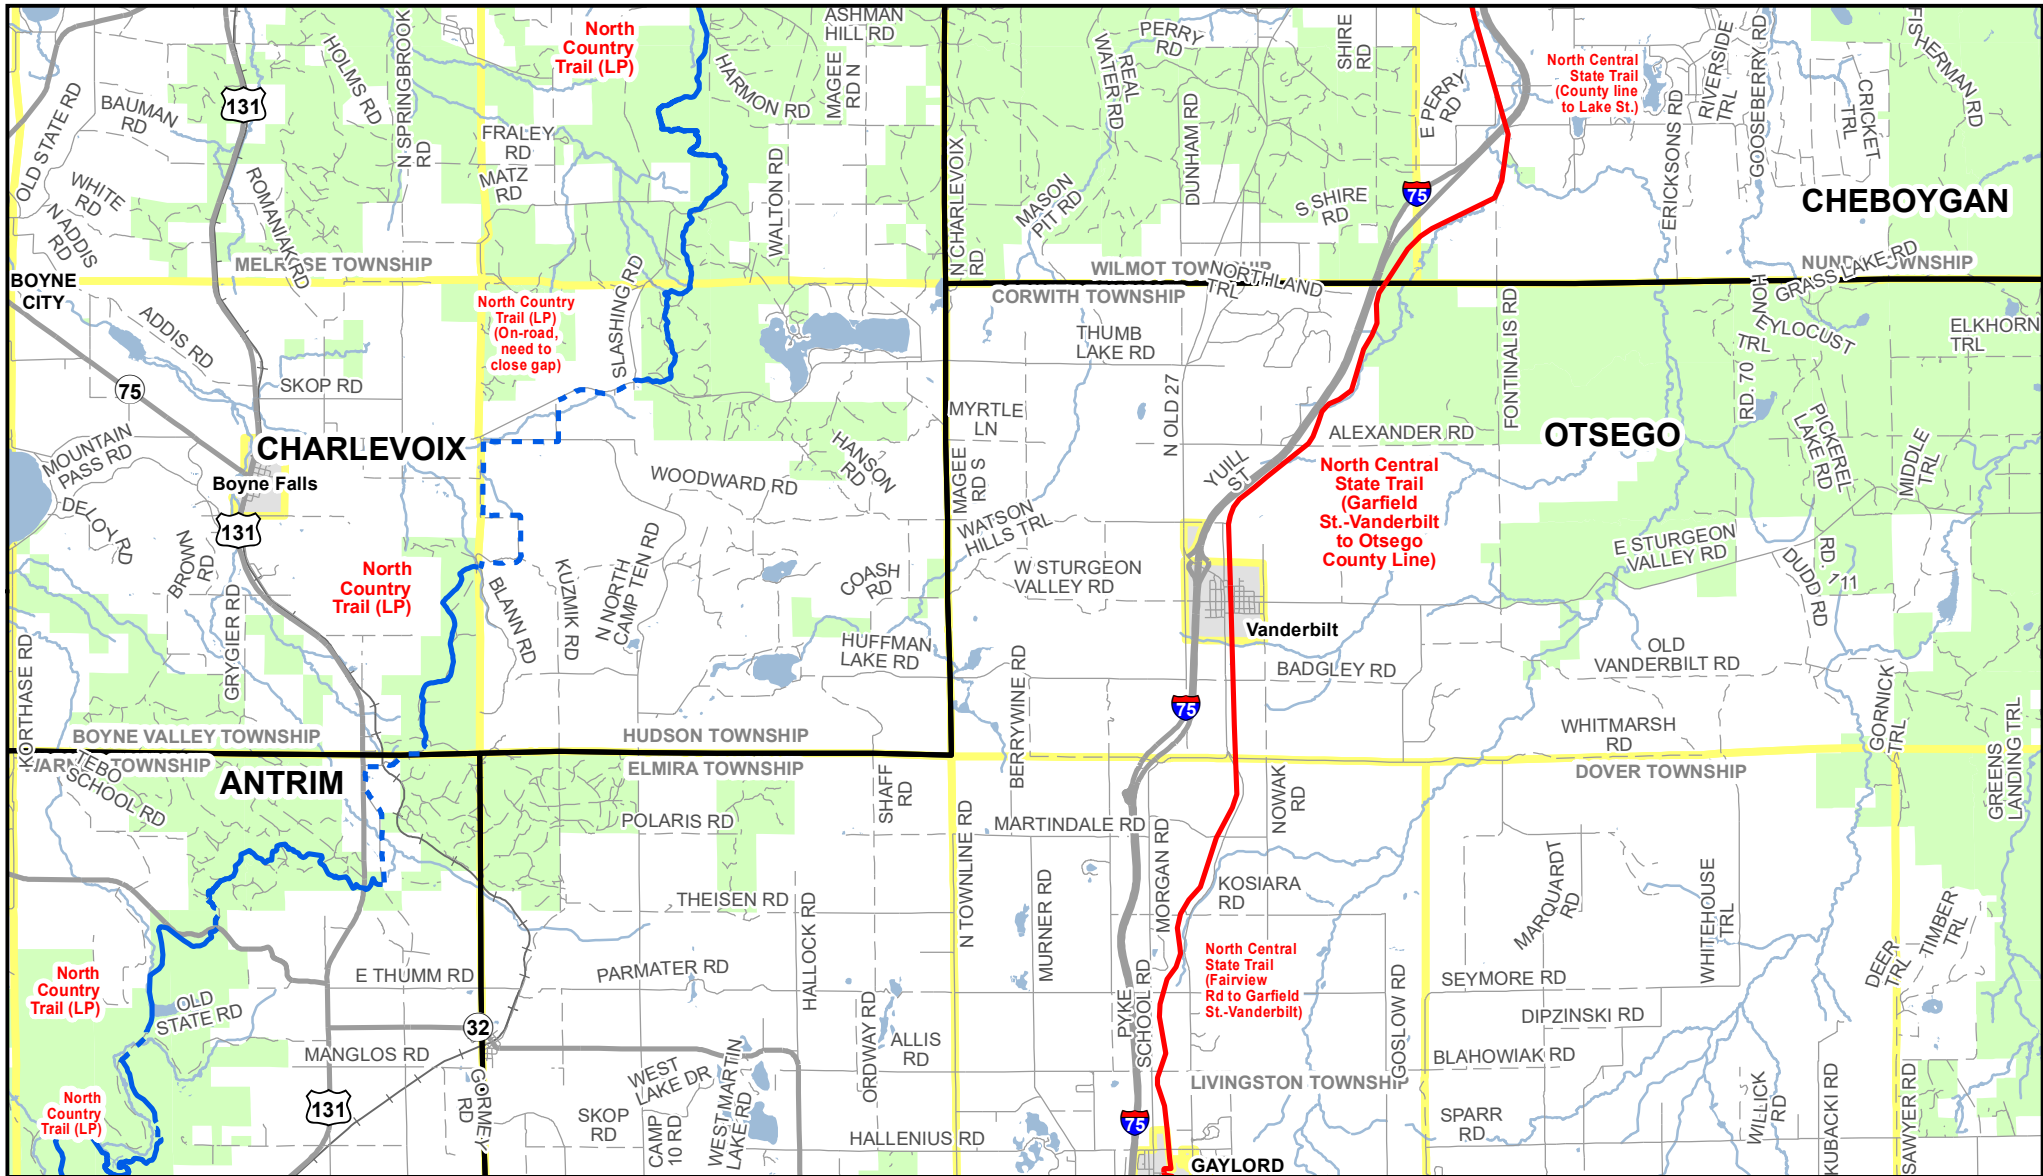

# Michigan's Iron Belle Trail - Two Routes, One Great Trail

## North Central State Trail - Vanderbilt

\*\* The illustrated hike and bicycle trail connections will rely upon partnership opportunities. \*\*

Updated: 4/12/2021  
Michigan Department of Natural Resources  
Forest Resources Division  
Resource Assessment Section

### Iron Belle Trail

- Existing Hiking
- - - Proposed Hiking
- Existing Biking
- Highway
- Paved road

- Gravel or dirt road
- Railroad
- River
- Lake
- State land
- City or Village
- Township
- County