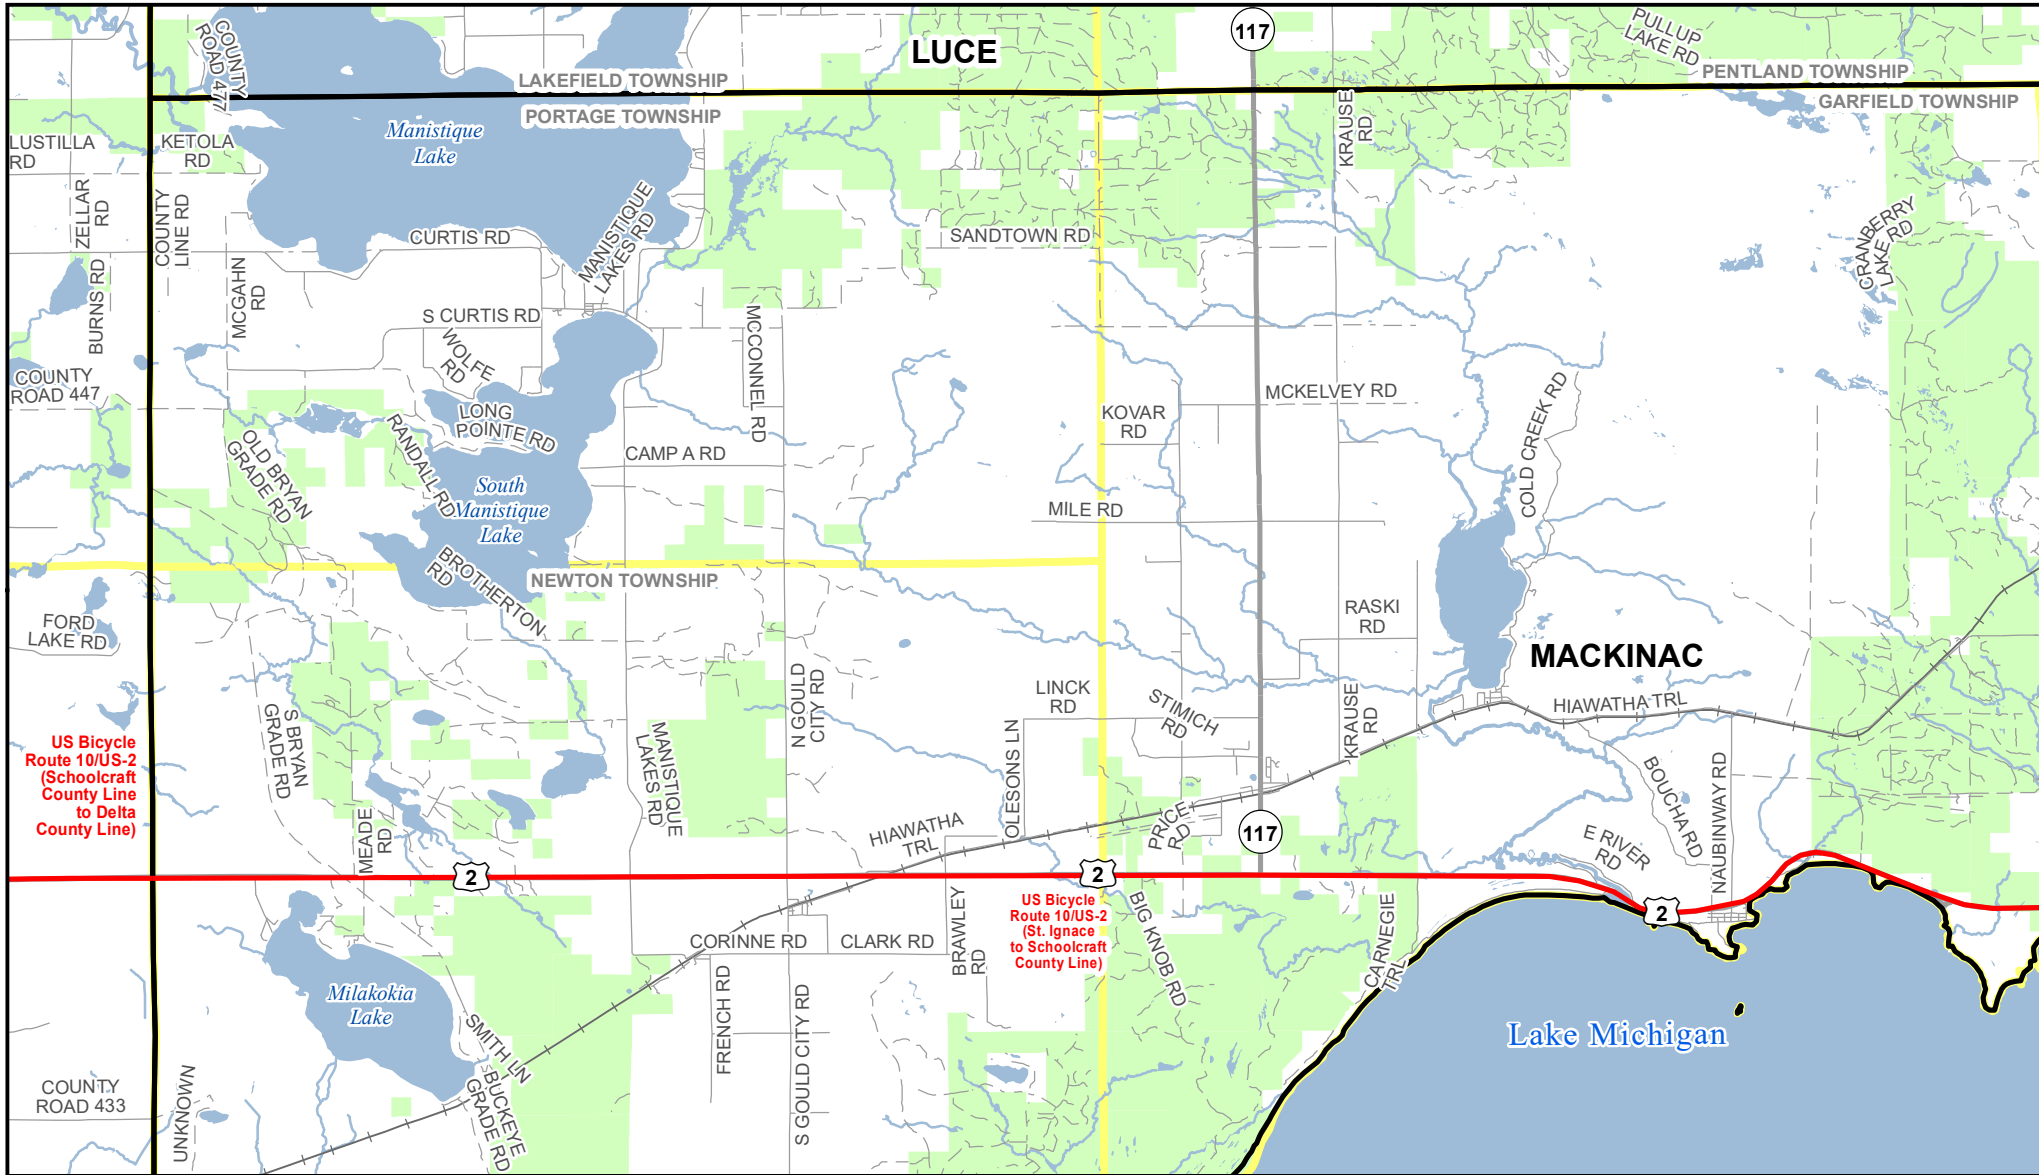

Michigan's Iron Belle Trail - Two Routes, One Great Trail

US Bicycle Route 10 on US-2, Mackinac County

** The illustrated hike and bicycle trail connections will rely upon partnership opportunities. **

Updated: 4/12/2021
Michigan Department of Natural Resources
Forest Resources Division
Resource Assessment Section

Iron Belle Trail

- Existing Biking
- Highway
- Paved road
- - Gravel or dirt road
- + Railroad

- River
- Lake
- State land
- Township
- County