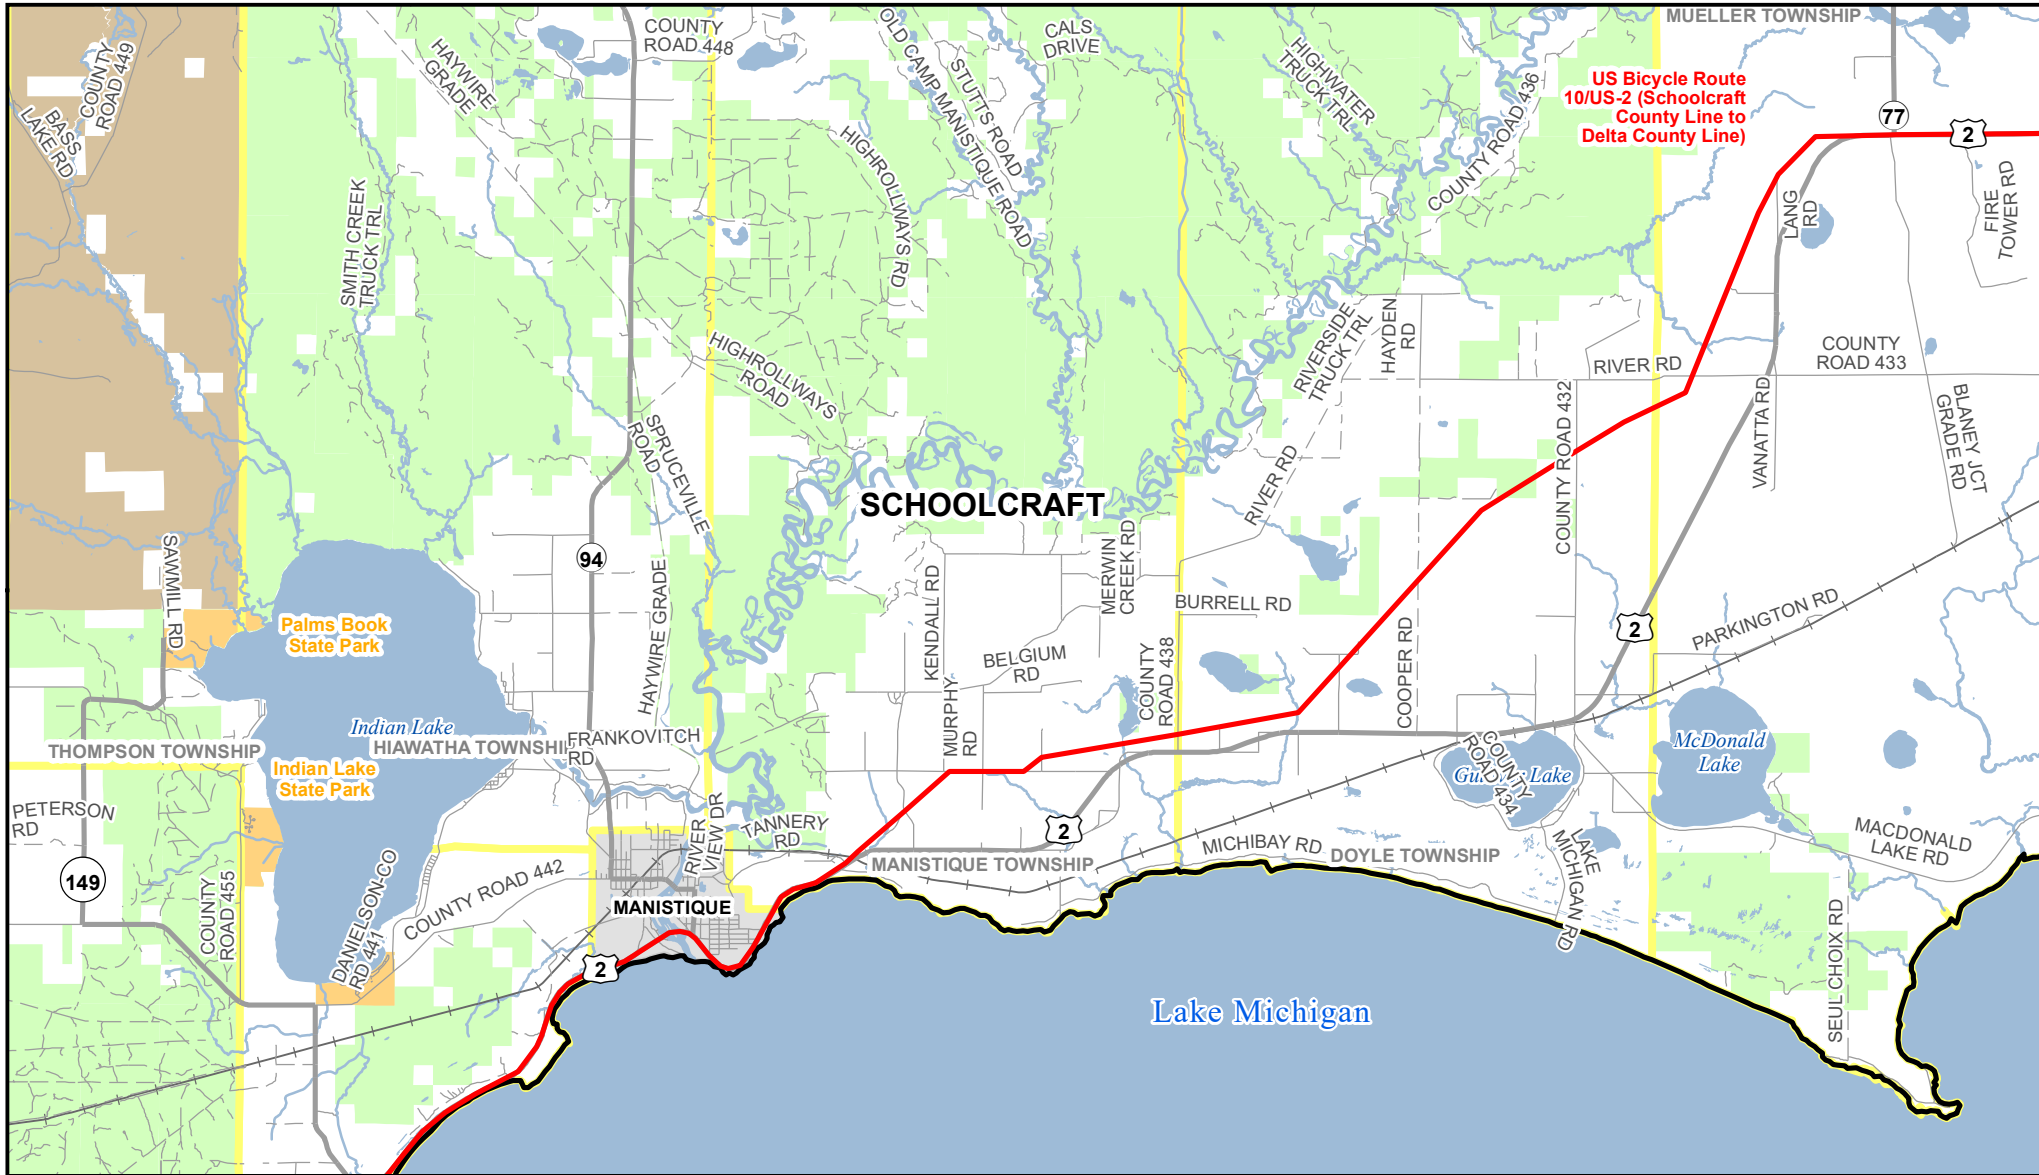

# Michigan's Iron Belle Trail - Two Routes, One Great Trail

US Bicycle Route 10 on US-2, Schoolcraft County - Manistique

\*\* The illustrated hike and bicycle trail connections will rely upon partnership opportunities. \*\*

Updated: 4/12/2021  
Michigan Department of Natural Resources  
Forest Resources Division  
Resource Assessment Section

- |                         |                 |                     |
|-------------------------|-----------------|---------------------|
| <b>Iron Belle Trail</b> | River           | County              |
| Existing Biking         | Lake            | State Park boundary |
| Highway                 | State land      | Federal land        |
| Paved road              | City or Village | Township            |
| Gravel or dirt road     |                 |                     |
| Railroad                |                 |                     |