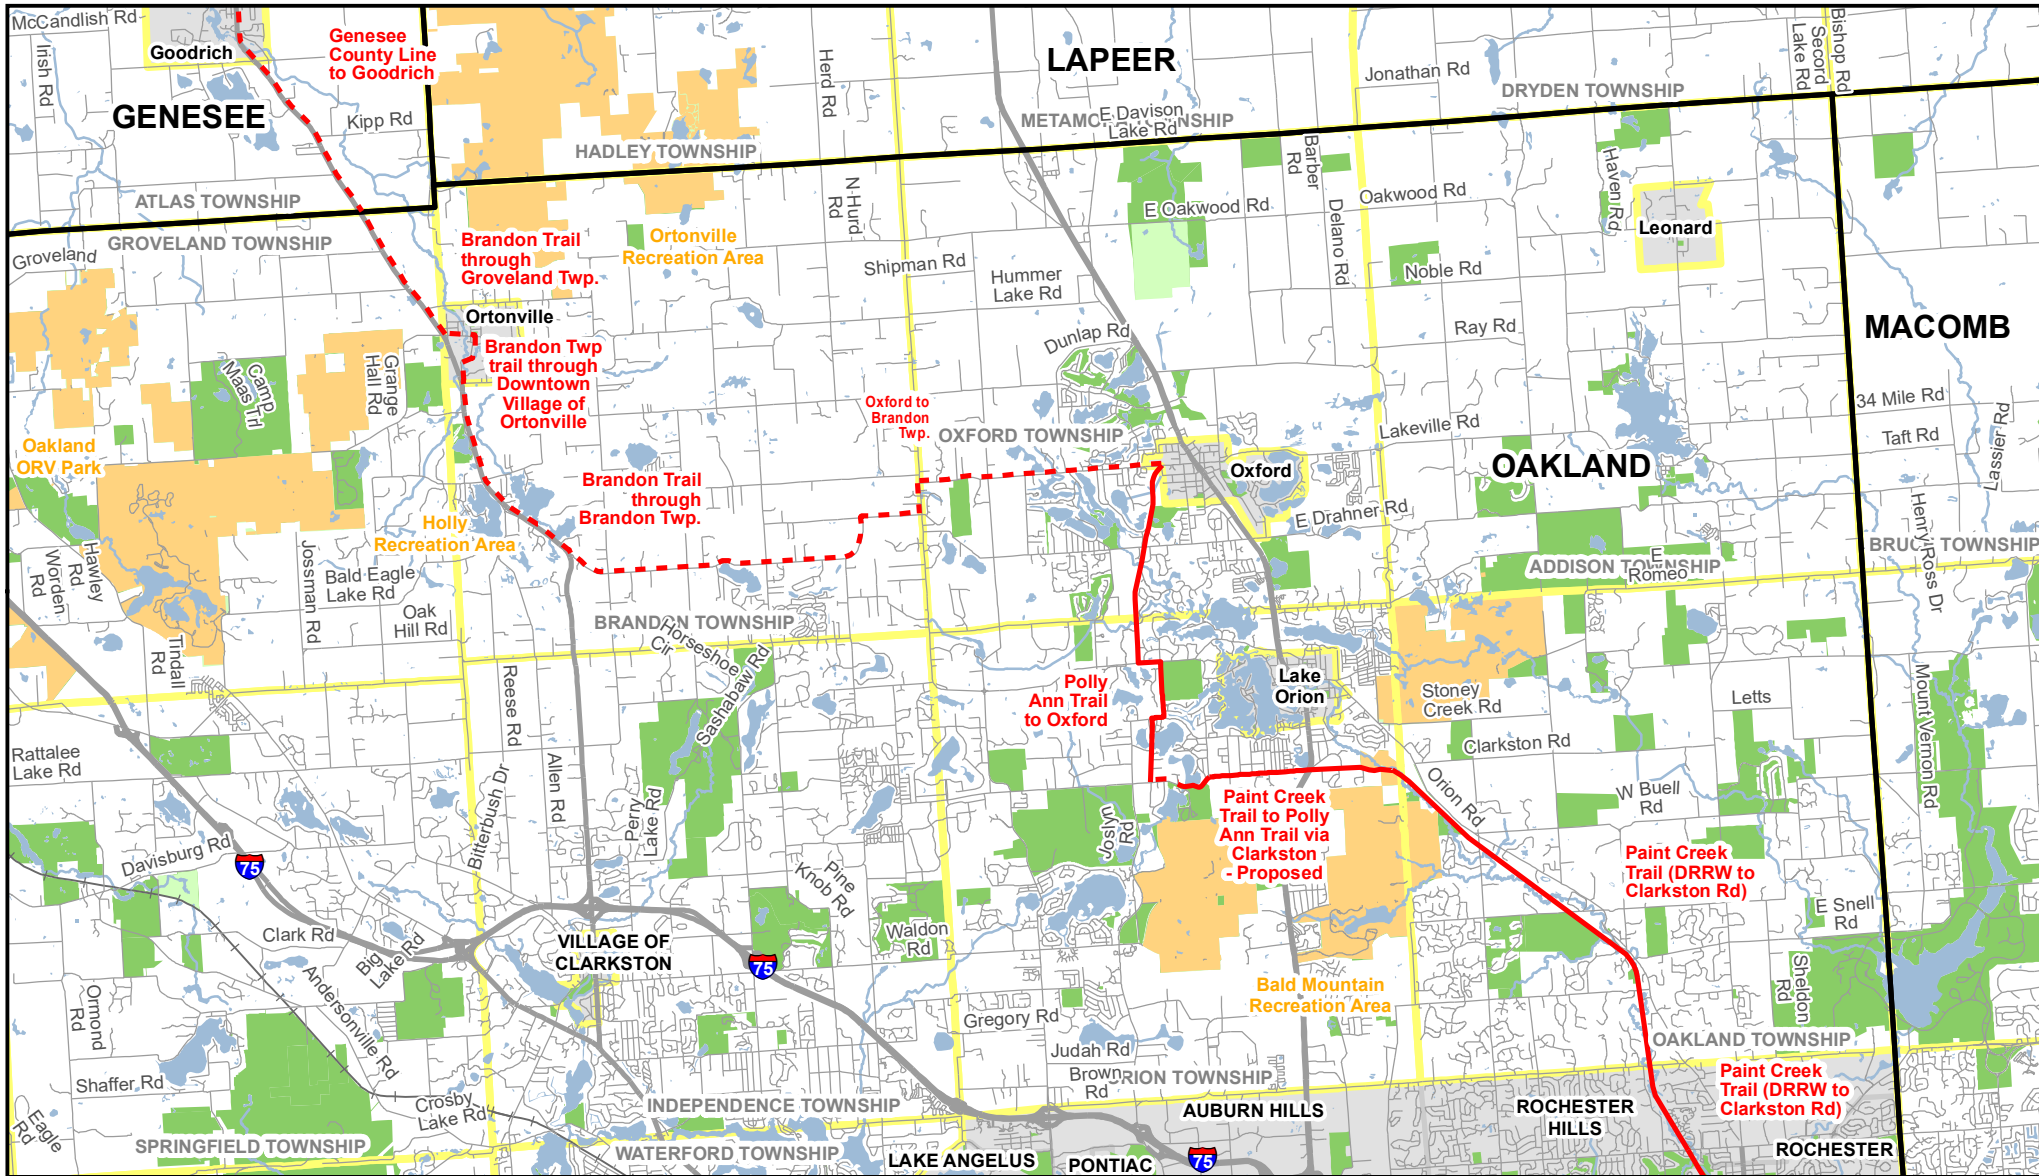

Michigan's Iron Belle Trail - Two Routes, One Great Trail

Rochester Hills - Paint Creek Trail - Lake Orion - Oxford - Ortonville - Goodrich

** The illustrated hike and bicycle trail connections will rely upon partnership opportunities. **

Updated: 4/12/2021
Michigan Department of Natural Resources
Forest Resources Division
Resource Assessment Section

Iron Belle Trail

- Existing Biking
- - - Proposed Biking
- Highway
- Paved road
- - - Gravel or dirt road

- +— Railroad
- River
- Lake
- State Park boundary
- State land
- Local parks
- City or Village

- Township
- County