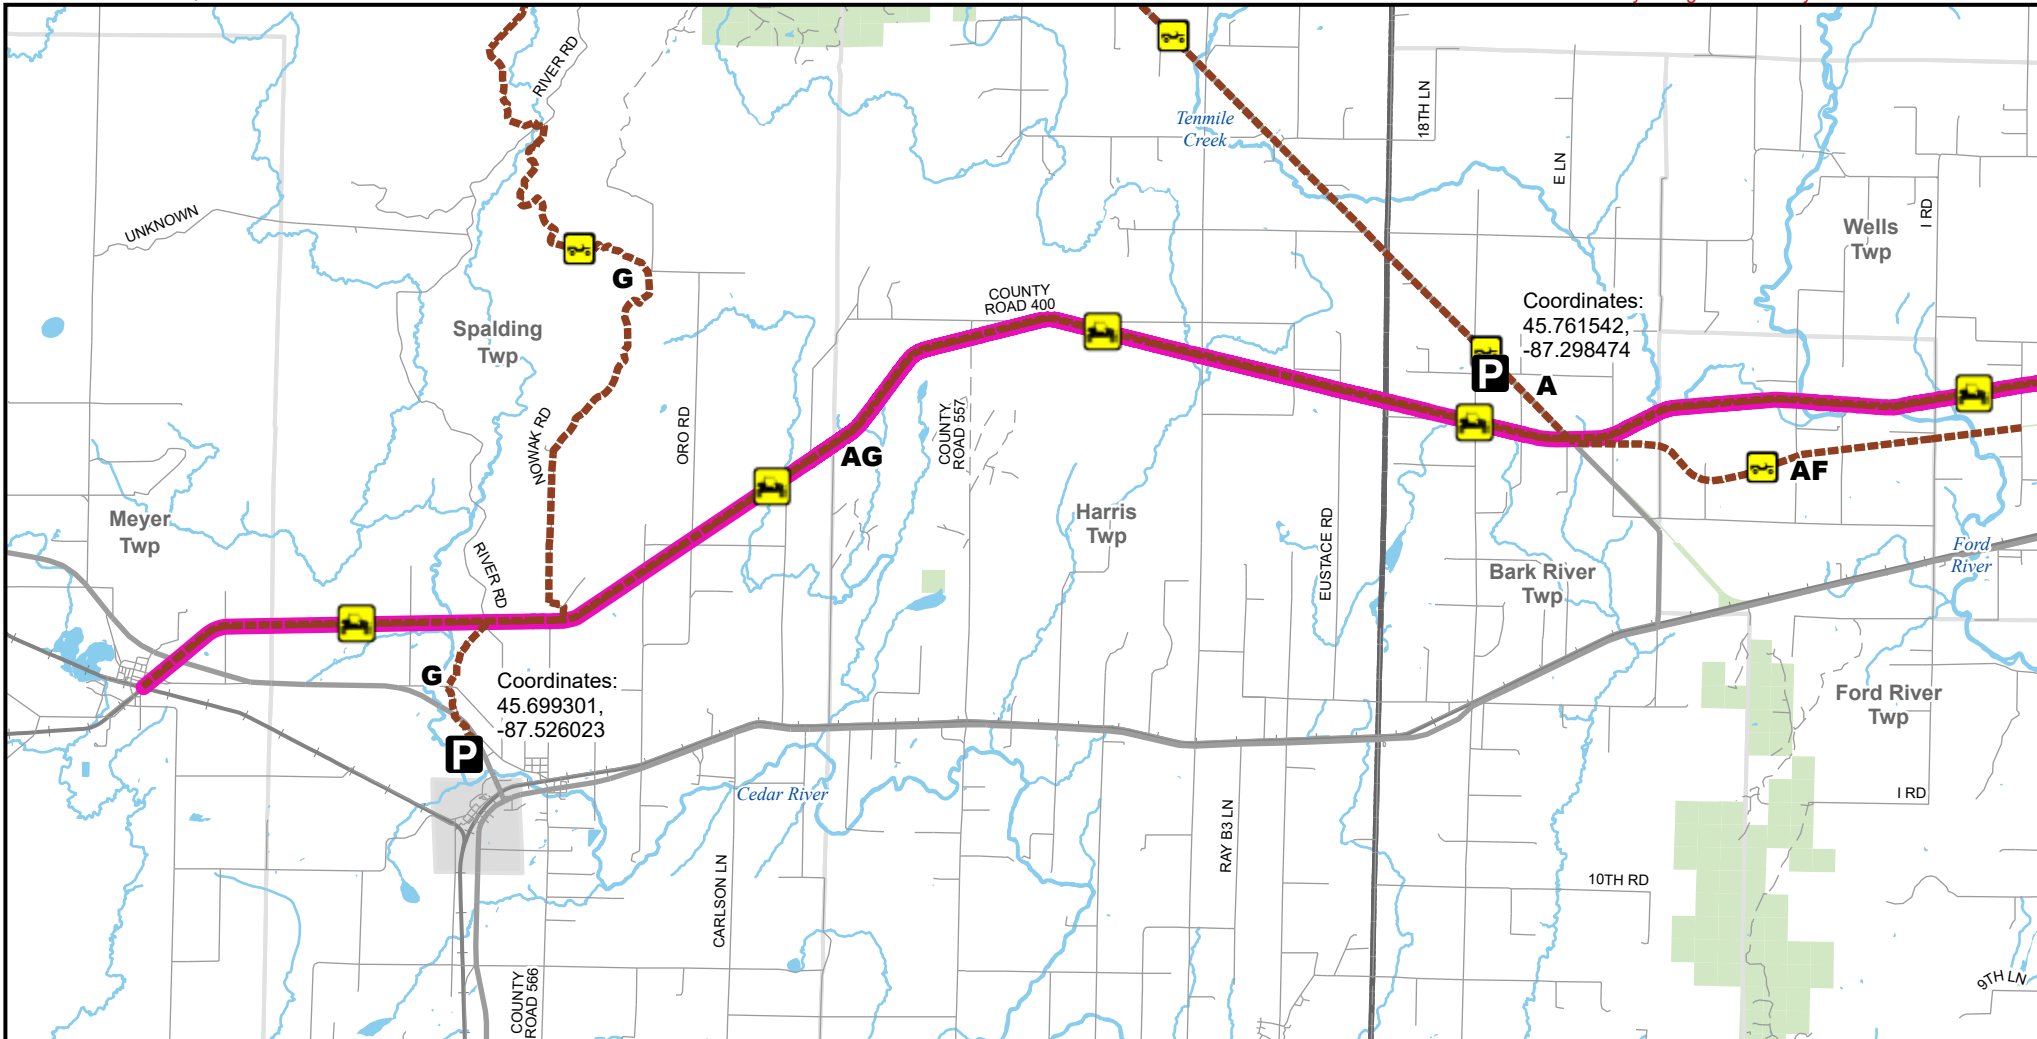

AG Route -- Hermansville

Delta & Menominee Counties

Description: 17 Miles

Advisory: Trails and Routes have two-way traffic.
Disclaimer: Trails shown on this map are an approximate representation of the trail system at the time of publication and may not reflect current ground conditions.
Stay on signed trails only!

- Parking lot
- ORV Route
-
- Restricted ORV Route - ORV's Less than 65" in width including off-road motorcycles only. ORV license and trail permit required.

- ORV route – ORVs of all sizes including off-road motorcycles. ORV license and trail permit required unless licensed by the Secretary of State.
- Highway
- Paved road
- Gravel or dirt road
- Lakes and rivers
- State forest land
- Township
- County boundary