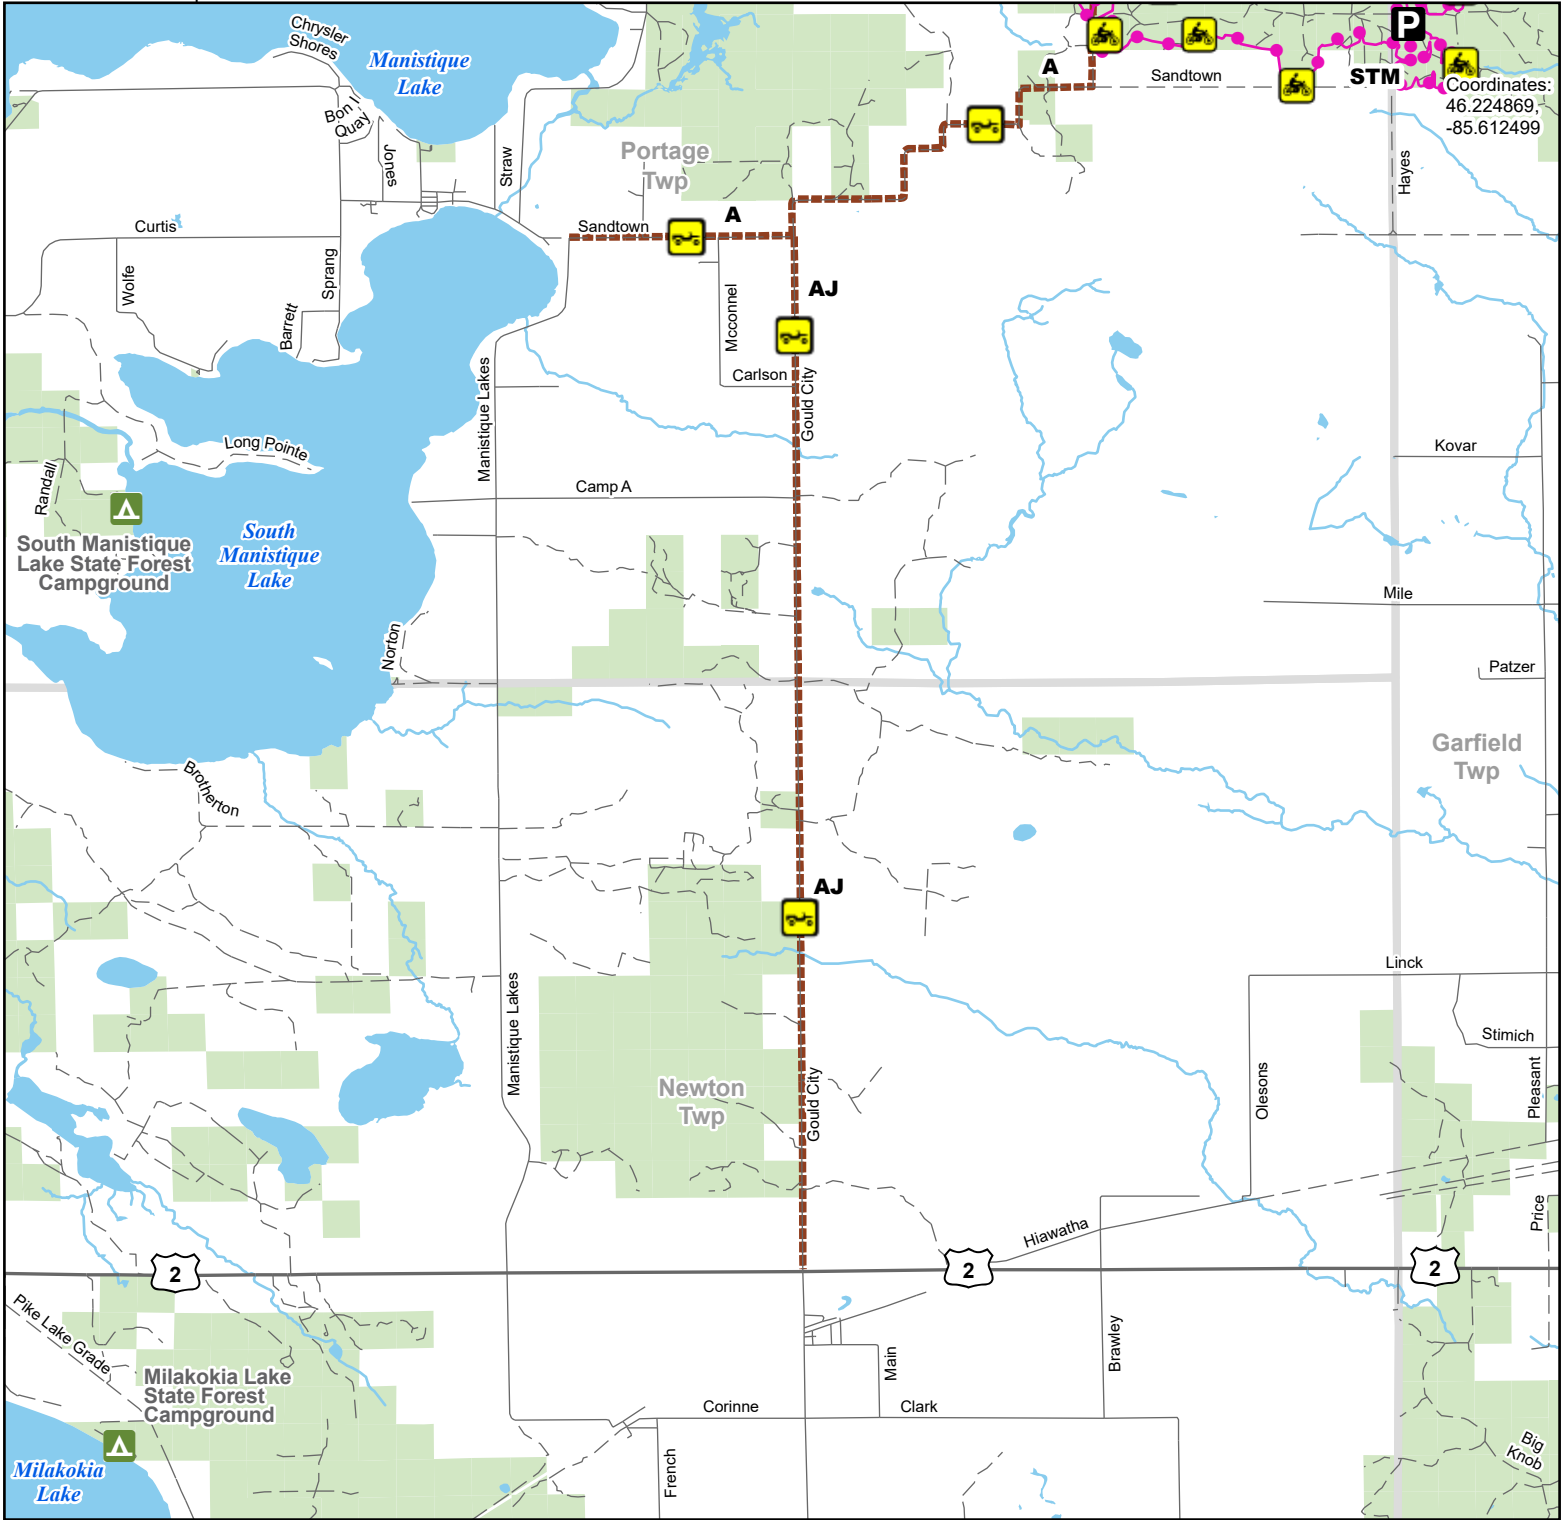

AJ Route -- Portage & Newton Townships

Mackinac County, Michigan

Description: 7 Miles

Advisory: Trails and routes have two-way traffic.
Disclaimer: Trails shown on this map are an approximate representation of the trail system at the time of publication and may not reflect current ground conditions. Stay on signed trails only!

Coordinates:
46.224869,
-85.612499

ORV Route

ORV Route – ORVs of all sizes including off-road motorcycles. ORV license and trail permit required unless licensed by the Secretary of State.

- Highway
- Paved road
- - Gravel or dirt road
- Lake and River
- State Forest Land
- ▭ Township
- ▭ County