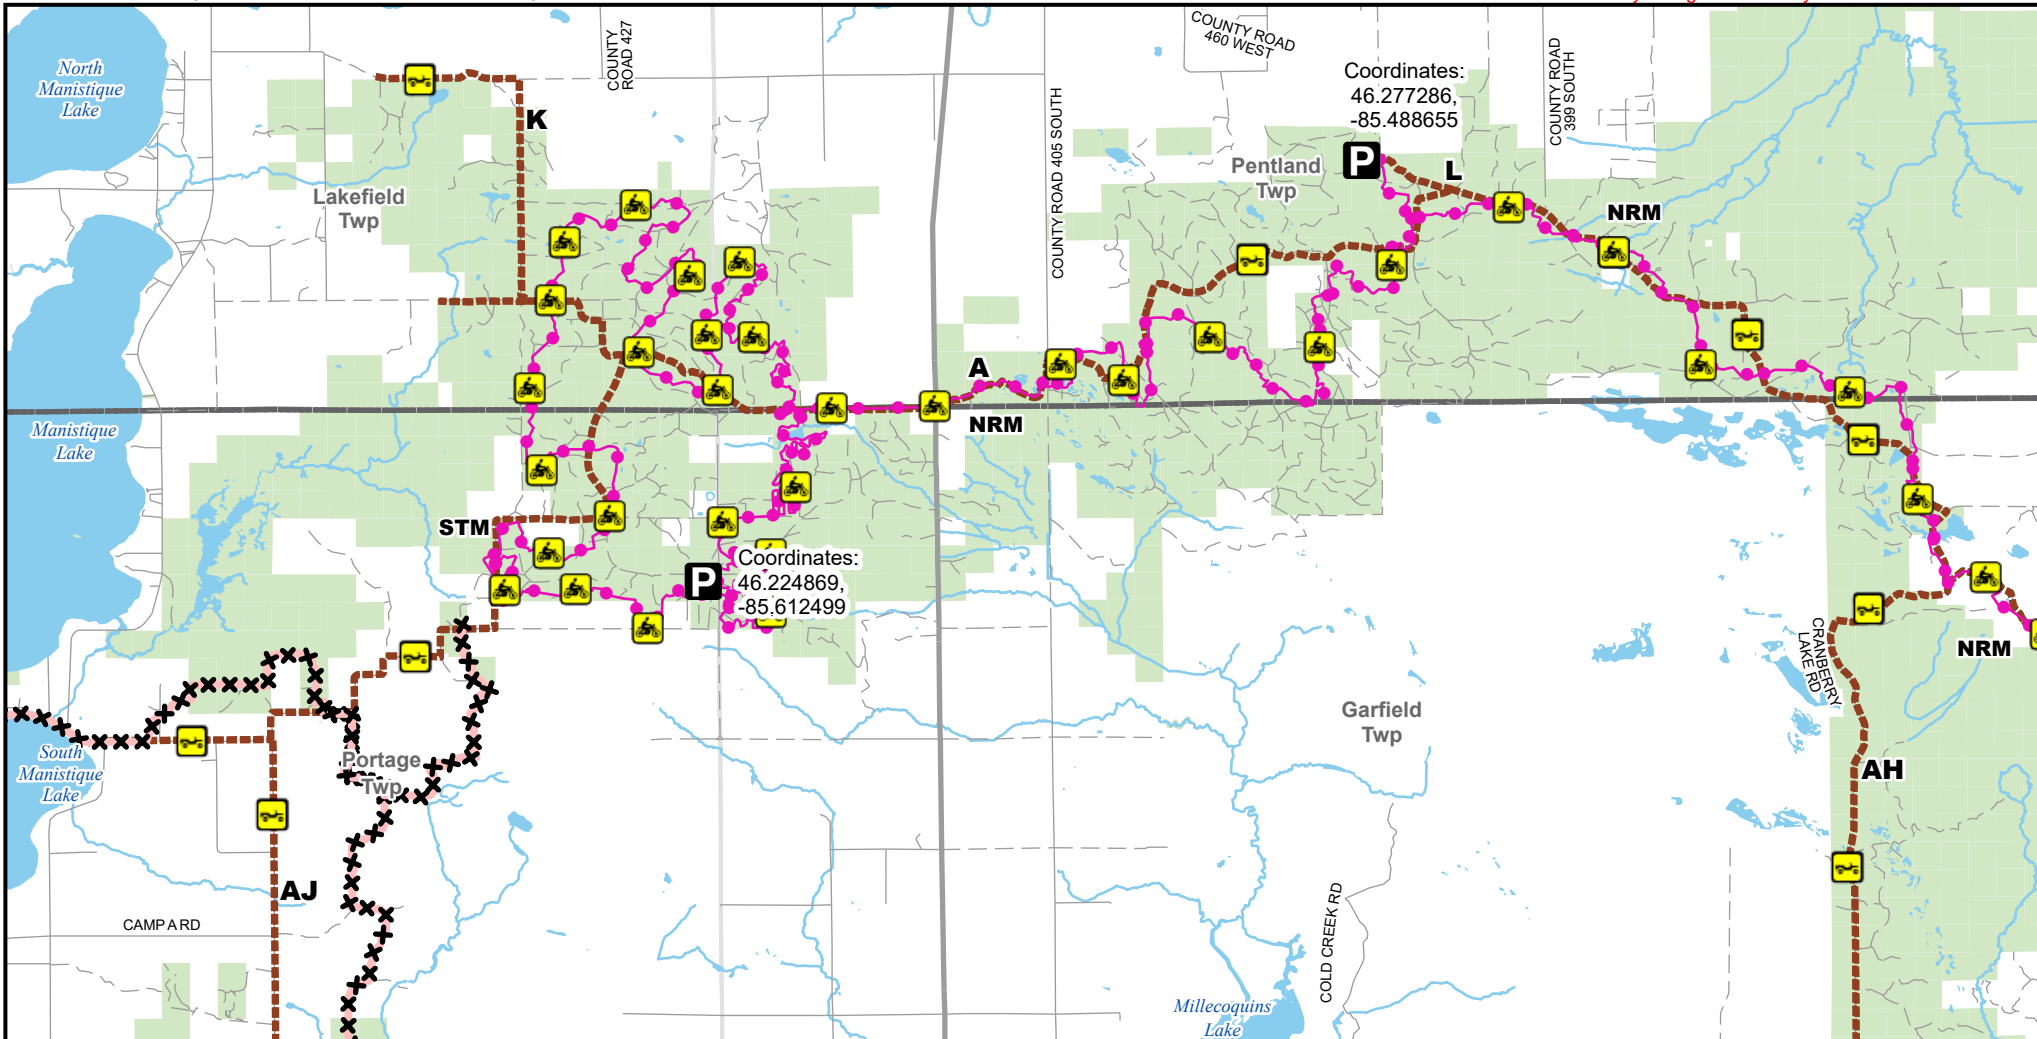

A Route -- Garfield, Pentland, Portage Townships, Curtis

Luce & Mackinac Counties, Michigan

Description: 62 Miles, Route M/Brevort Twp - Curtis

Advisory: Trails and Routes have two-way traffic.
Disclaimer: Trails shown on this map are an approximate representation of the trail system at the time of publication and may not reflect current ground conditions.
Stay on signed trails only!

- P** Parking lot
- Motorcycle (DNR License)
- ORV Route
- XX** Temporarily closed trail
- ORV route – ORVs of all sizes including off-road motorcycles. ORV license and trail permit required unless licensed by the Secretary of State.

- Motorcycle trail – Motorcycles only. ORV license and trail permit required.
- Highway
- Paved road
- Gravel or dirt road
- Lakes and rivers
- State forest land
- Township
- County boundary