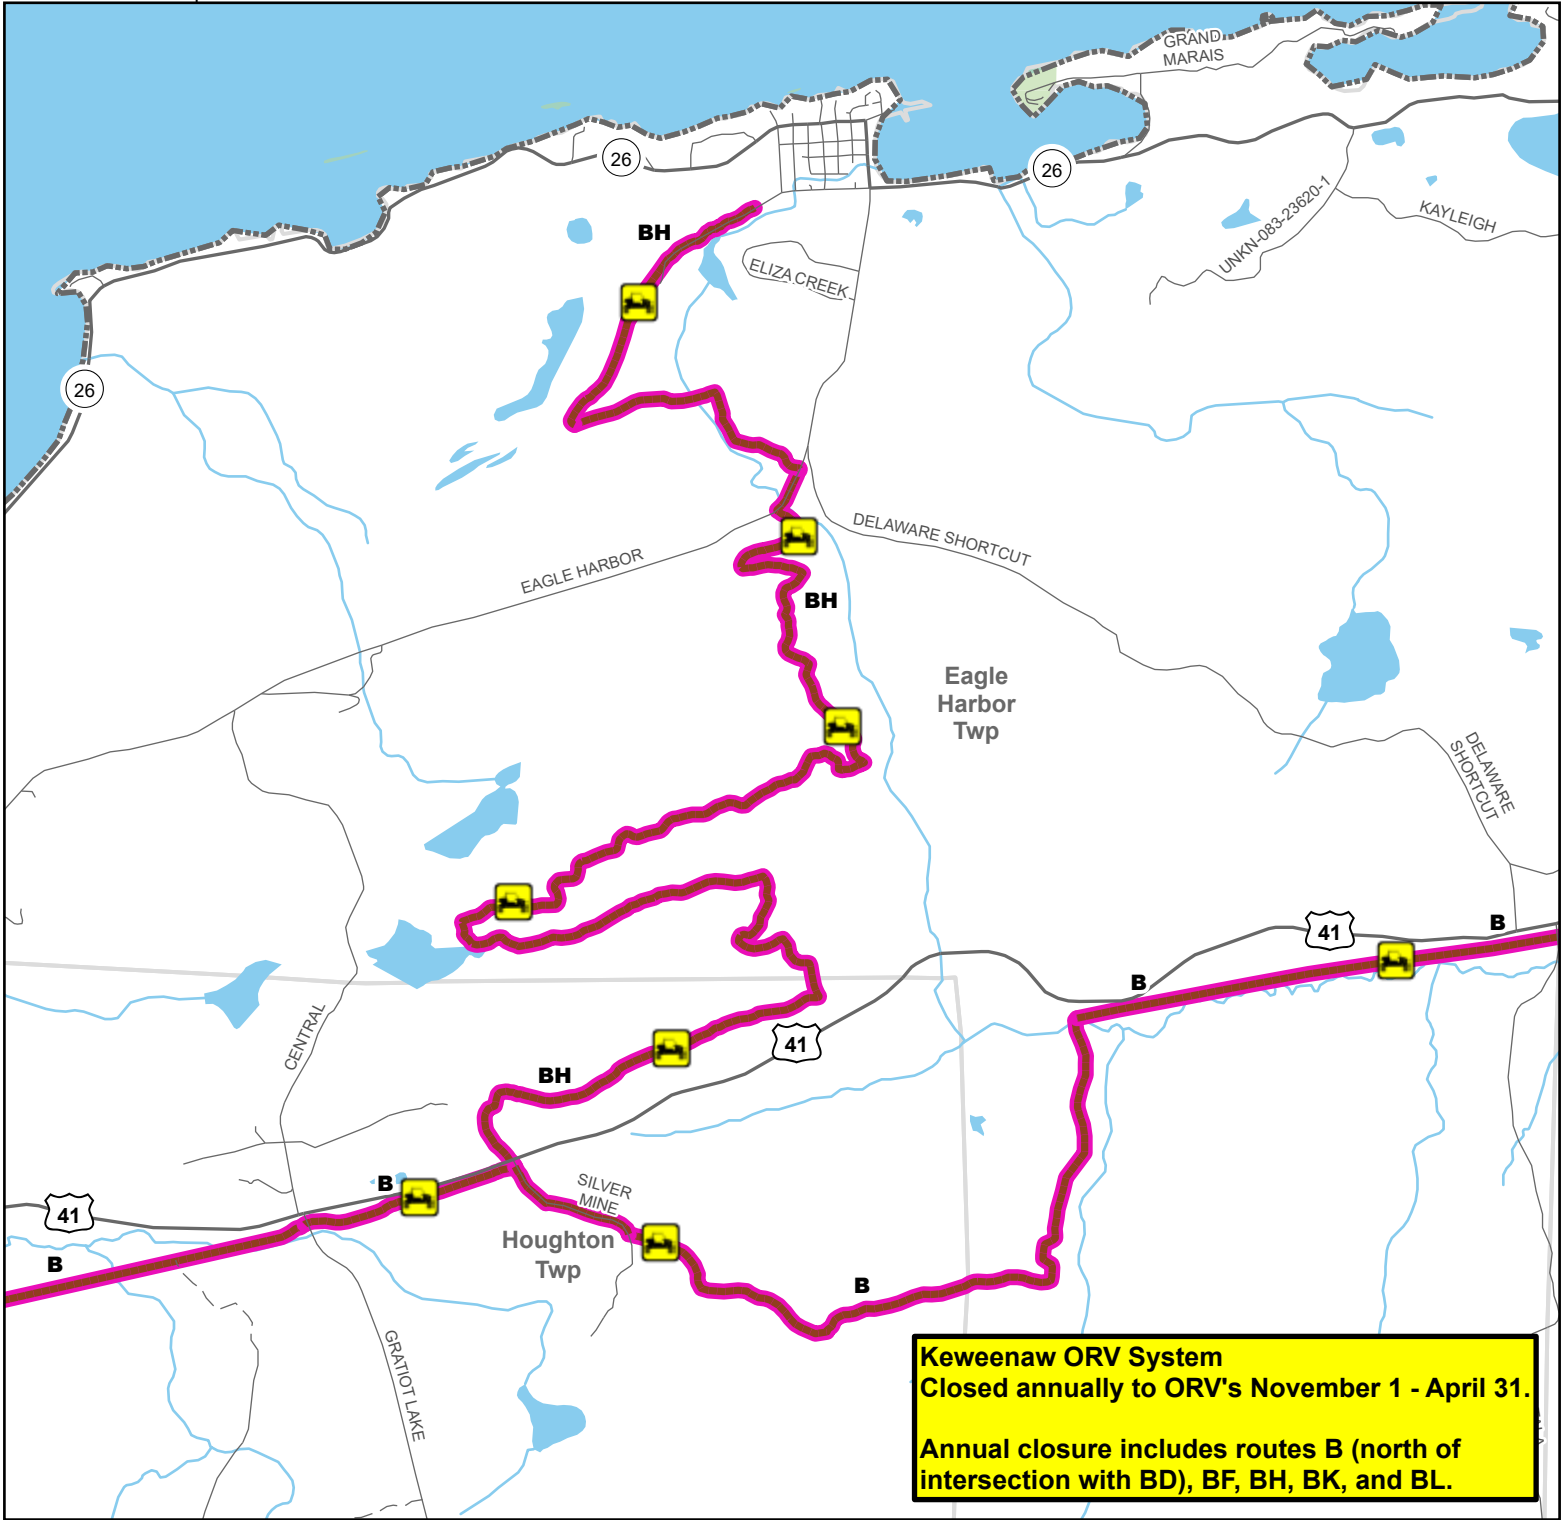

BH Route -- Eagle Harbor

Keweenaw County, Michigan

Description: 9 Miles

Advisory: Trails and routes have two-way traffic.
Disclaimer: Trails shown on this map are an approximate representation of the trail system at the time of publication and may not reflect current ground conditions. Stay on signed trails only!

65" Restricted ORV Route

Restricted ORV Route - ATVs and side-by-side ORVs only between the dates of May 1st and November 1st. Off-road motorcycles are prohibited. ORV license and trail permit required.

ORV Route - ORVs of all sizes including off-road motorcycles. ORV license and trail permit required unless licensed by the Secretary of State.

Highway
Paved road
Gravel or dirt road

Lake and River
State Forest Land
Township
County