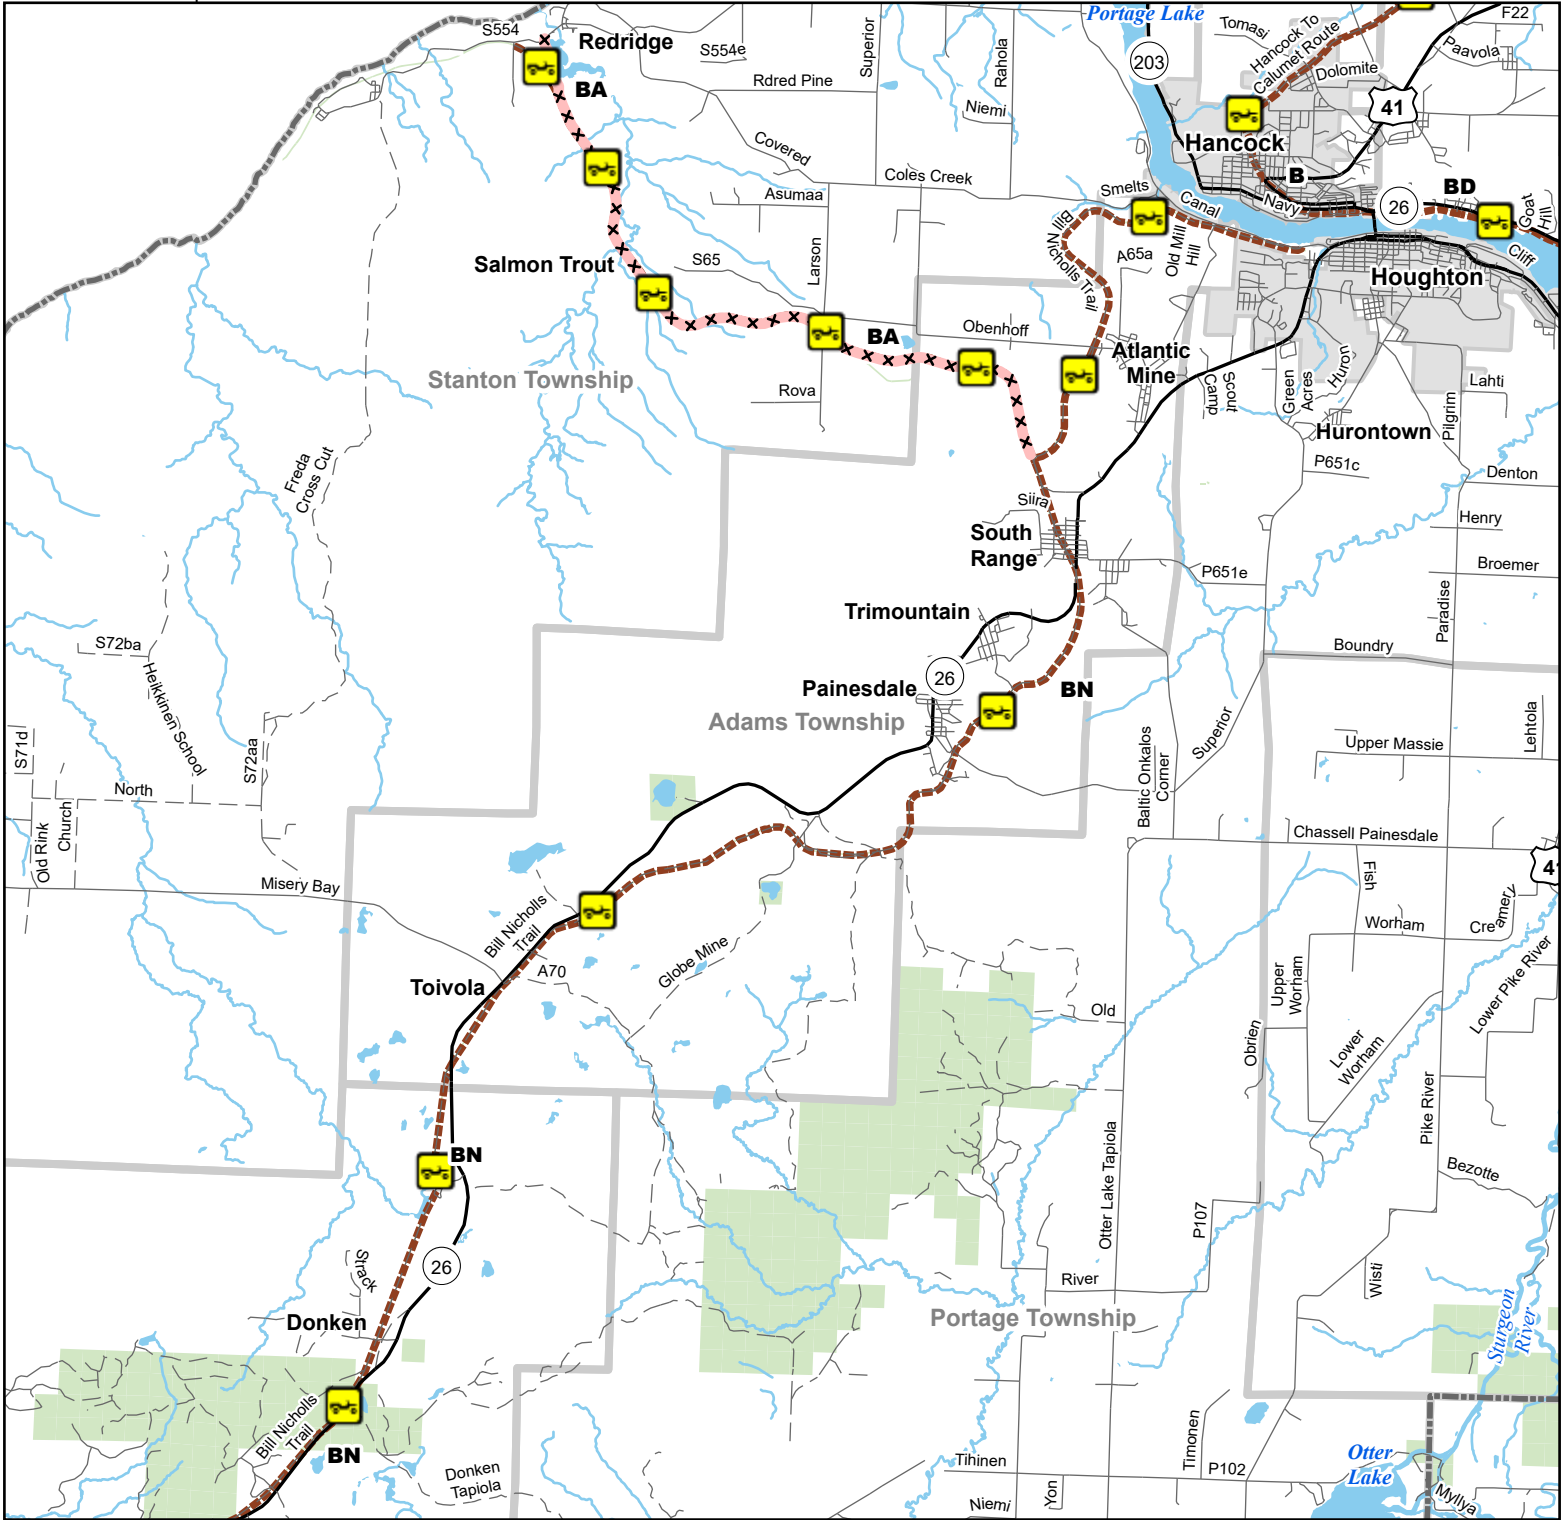

# BN Route North -- Houghton, South Range, Toivola, Donken

Houghton County, Michigan

Description: 39 Miles

Advisory: Trails and routes have two-way traffic.  
Disclaimer: Trails shown on this map are an approximate representation of the trail system at the time of publication and may not reflect current ground conditions. Stay on signed trails only!

- ORV Route
- Temporarily closed ORV Route – ORVs of all sizes including off-road motorcycles. ORV license and trail permit required unless licensed by the Secretary of State.

- Highway
- Paved road
- Gravel or dirt road
- Lake and River
- State Forest Land
- City Or Village
- Township
- County