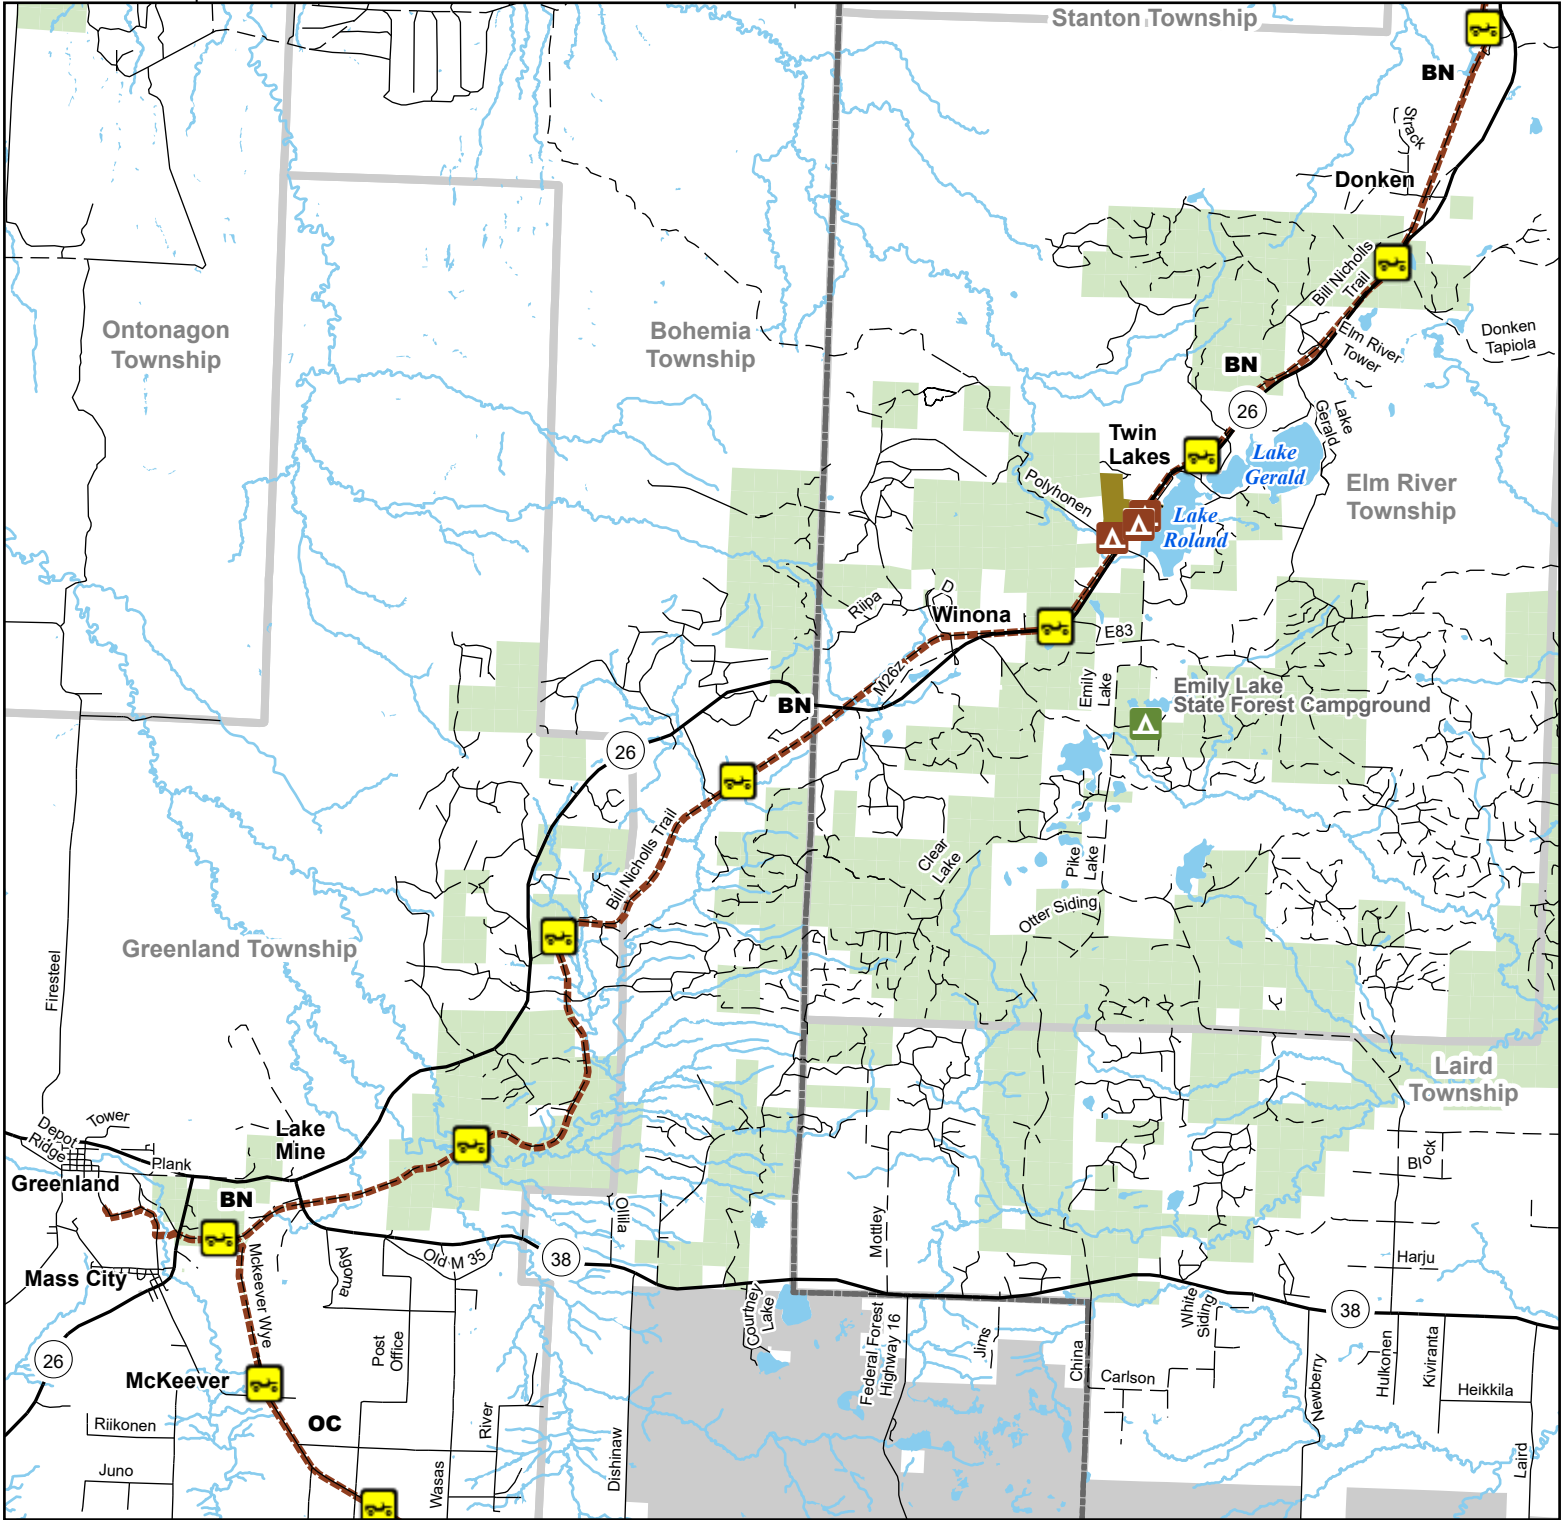

BN Route South -- Donken, Twin Lakes, Lake Mine

Houghton & Ontonagon Counties, Michigan

Advisory: Trails and routes have two-way traffic.
 Disclaimer: Trails shown on this map are an approximate representation of the trail system at the time of publication and may not reflect current ground conditions. Stay on signed trails only!

Description: 39 Miles

- State Forest Campground
- State Park Campground
- ORV Route
- ORV Route – ORVs of all sizes including off-road motorcycles. ORV license and trail permit required unless licensed by the Secretary of State.
- Paved road
- Gravel or dirt road
- Lake and River
- State Park Boundary
- State Forest Land
- Township
- County
- Highway