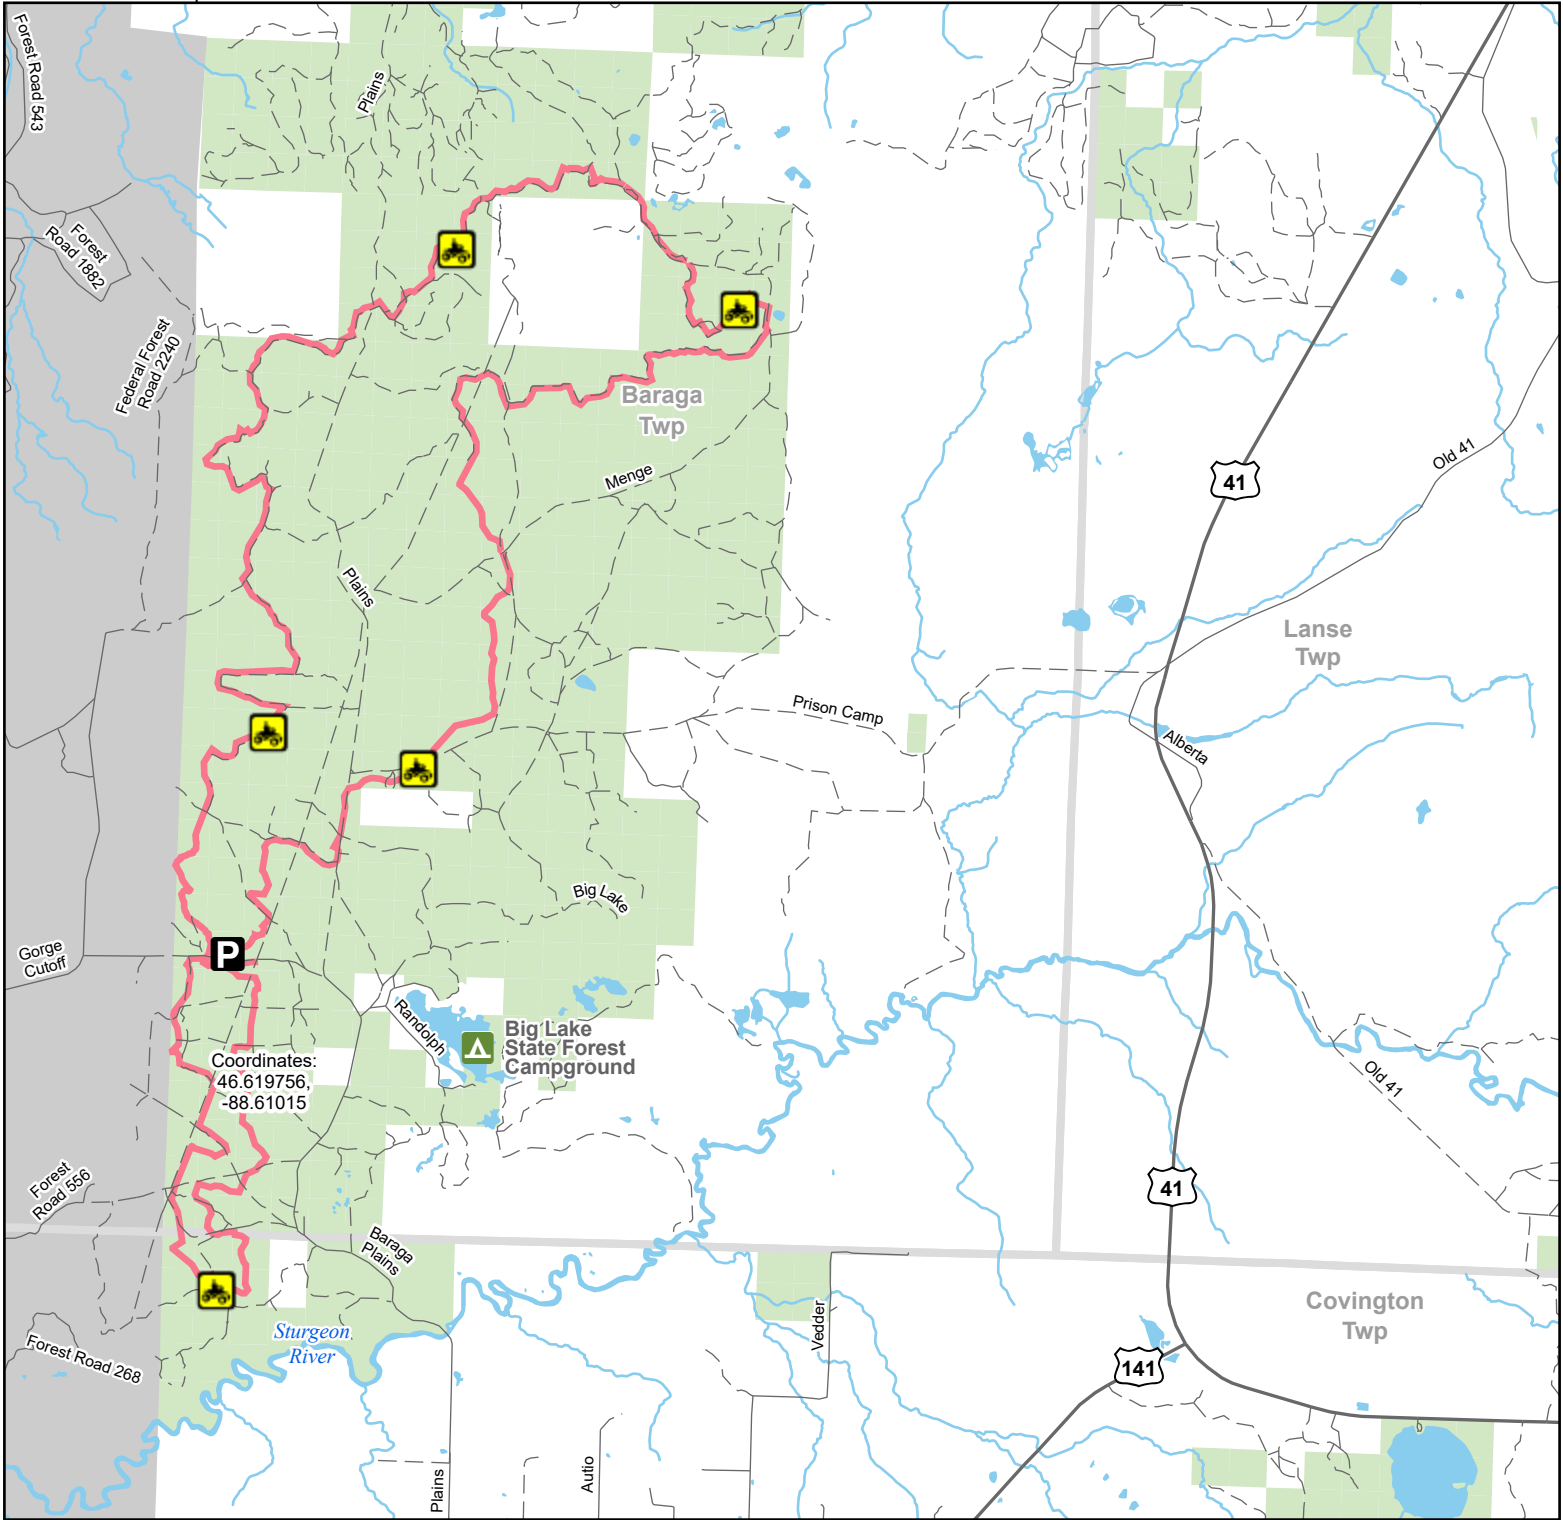

Baraga Plains Trail (BPT)

Baraga County, Michigan

Description: 28 Miles

Advisory: Trails and routes have two-way traffic.
Disclaimer: Trails shown on this map are an approximate representation of the trail system at the time of publication and may not reflect current ground conditions. Stay on signed trails only!

Coordinates:
46.619756,
-88.61015

- State Forest Campground
- Parking Lot
- ORV Trail

ORV Trail – ORVs 50 inches in width or less including off-road motorcycles. ORV license and trail permit required.

- Highway
- Paved road
- Gravel or dirt road
- Lake and River
- State Forest Land
- Township
- County