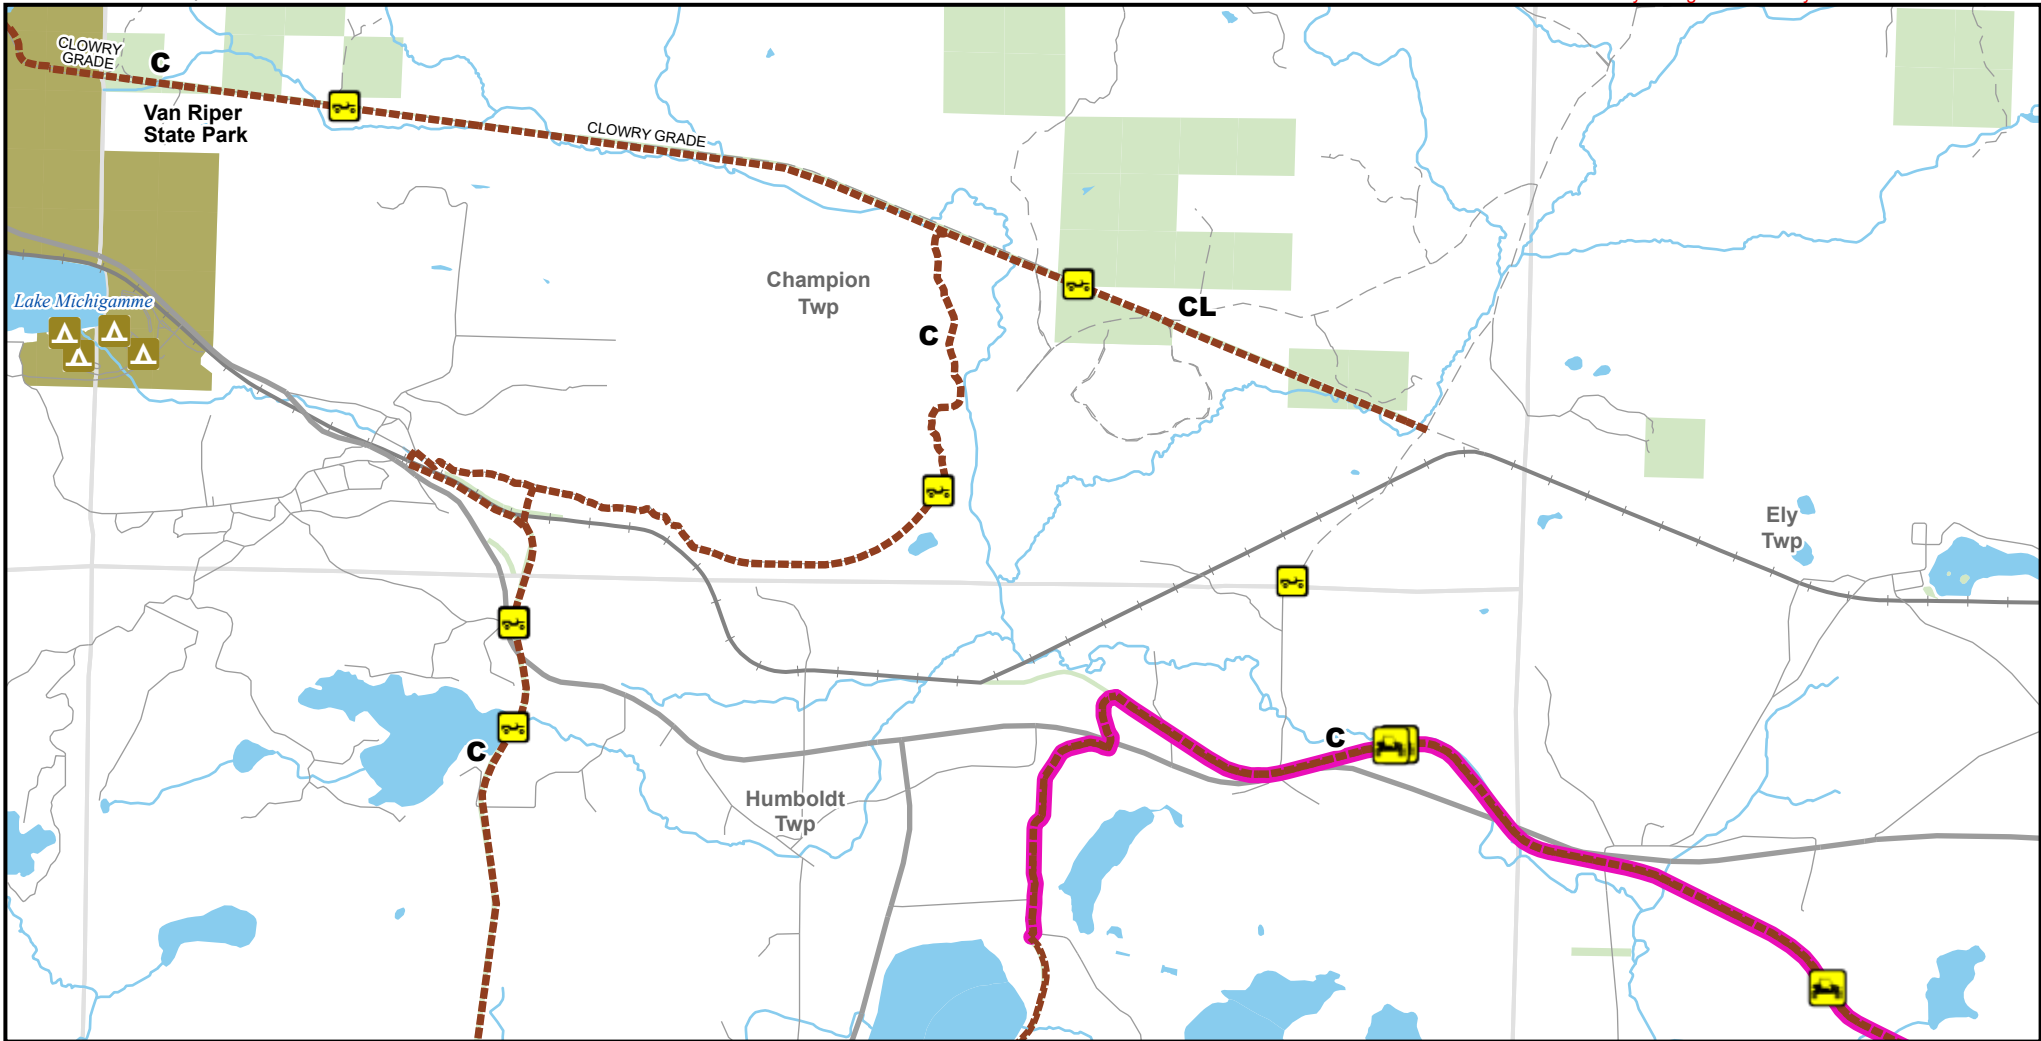

# CL Route -- Champion & Humboldt Townships

Marquette County, Michigan

Description: 4 Miles

Advisory: Trails and Routes have two-way traffic.  
Disclaimer: Trails shown on this map are an approximate representation of the trail system at the time of publication and may not reflect current ground conditions.  
Stay on signed trails only!

- State park campgrounds
- ORV Route
- 65" Restricted ORV Route
- Restricted ORV Route - ORV's Less than 65"
- ORV route – ORVs of all sizes including off-road motorcycles. ORV license and trail permit required unless licensed by the Secretary of State.
- Highway
- Paved road
- Gravel or dirt road
- Lakes and rivers
- State park boundary
- State forest land
- Township
- County boundary