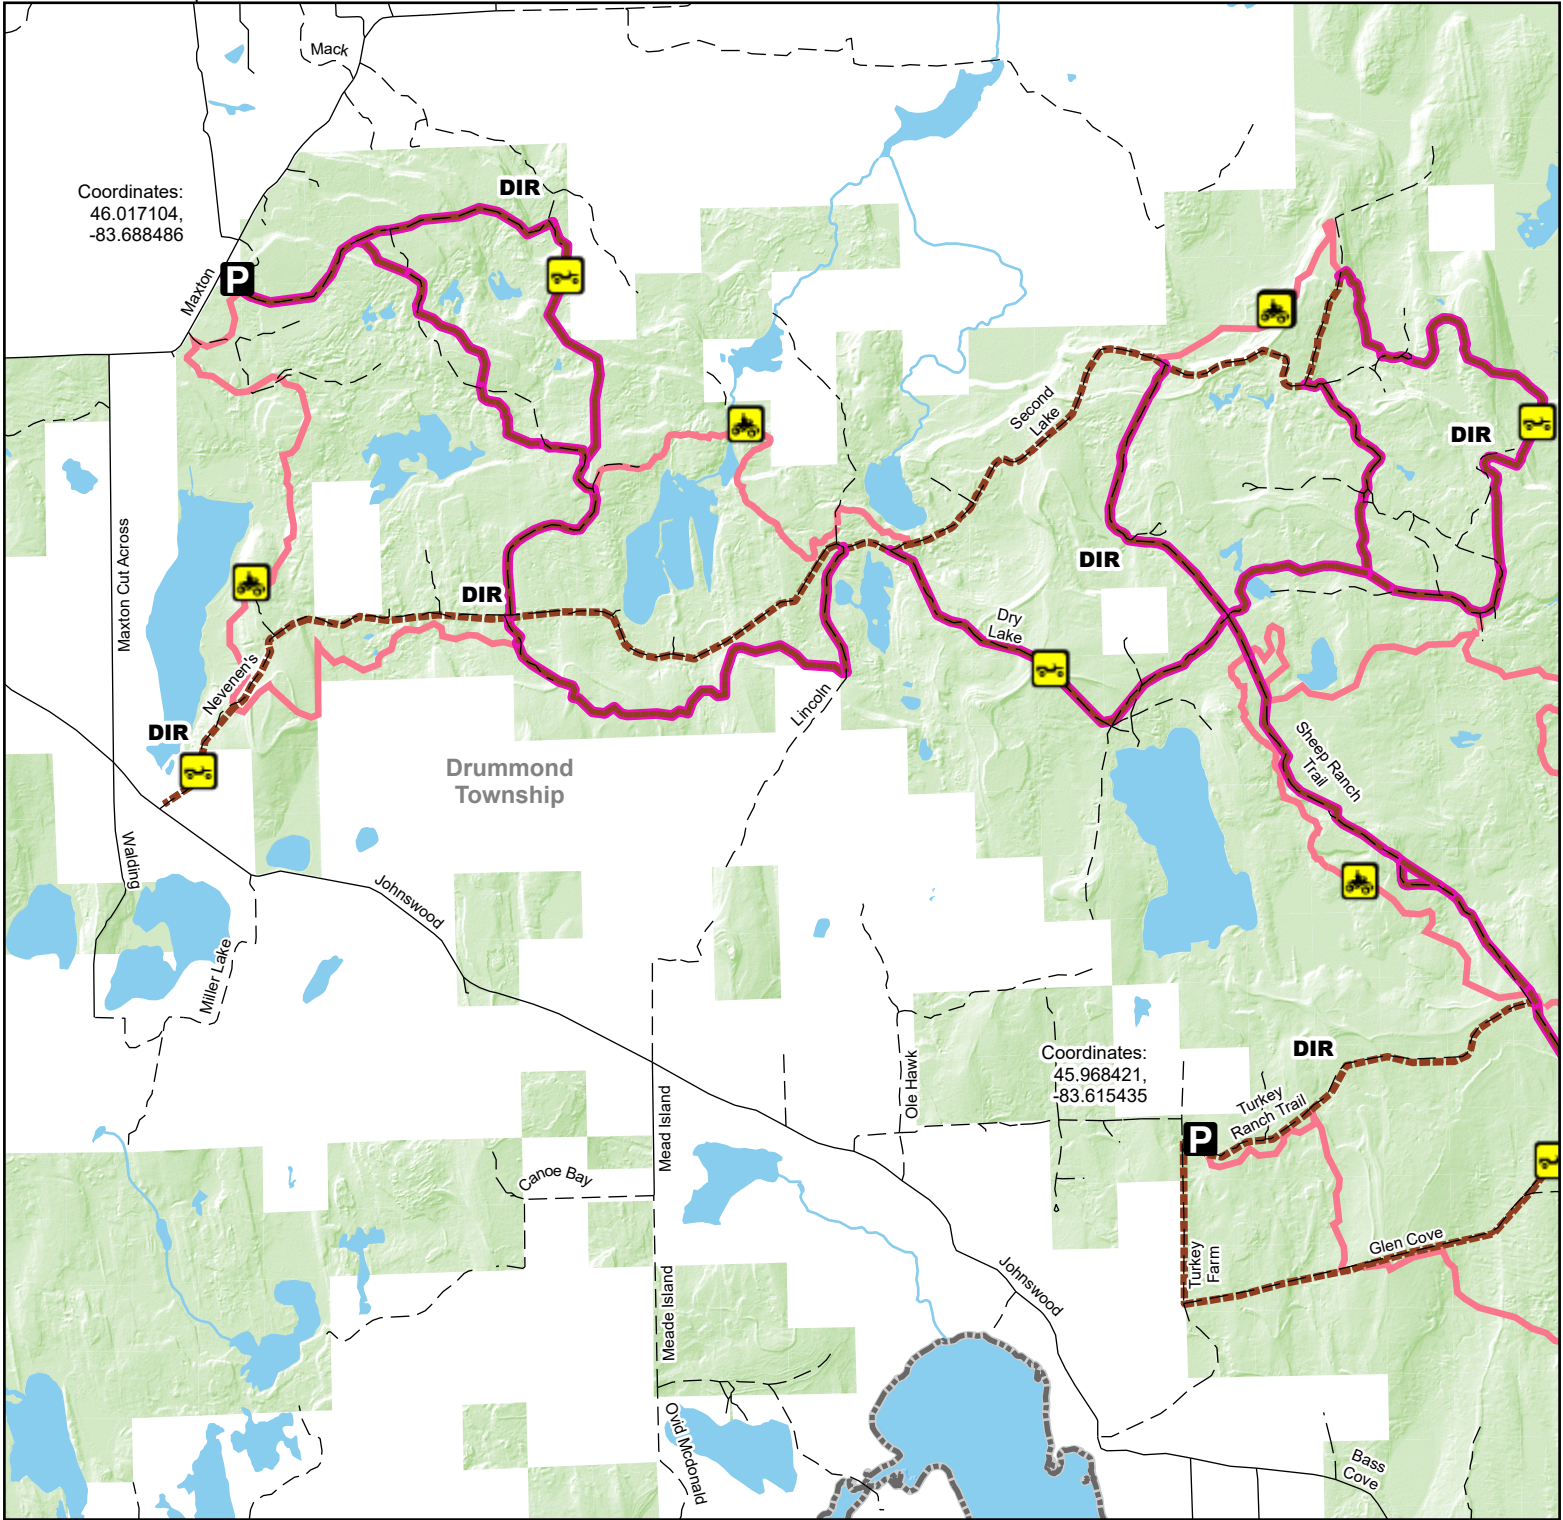

Drummond Island Route & Trail (DIR, DIT) West Chippewa County, Michigan

Advisory: Trails and routes have two-way traffic.
Disclaimer: Trails shown on this map are an approximate representation of the trail system at the time of publication and may not reflect current ground conditions. Stay on signed trails only!

Description: Route 47 Trail 35

- Parking Lot
- ORV Route
- ORV Trail
- ORV Route - High clearance required

ORV Route – ORVs of all sizes including off-road motorcycles. ORV license and trail permit required unless licensed by the Secretary of State.

ORV Trail – ORVs 50 inches in width or less including off-road motorcycles. ORV license and trail permit required.

- Paved road
- Gravel or dirt road
- Lake and River
- State Forest Land
- Township
- County