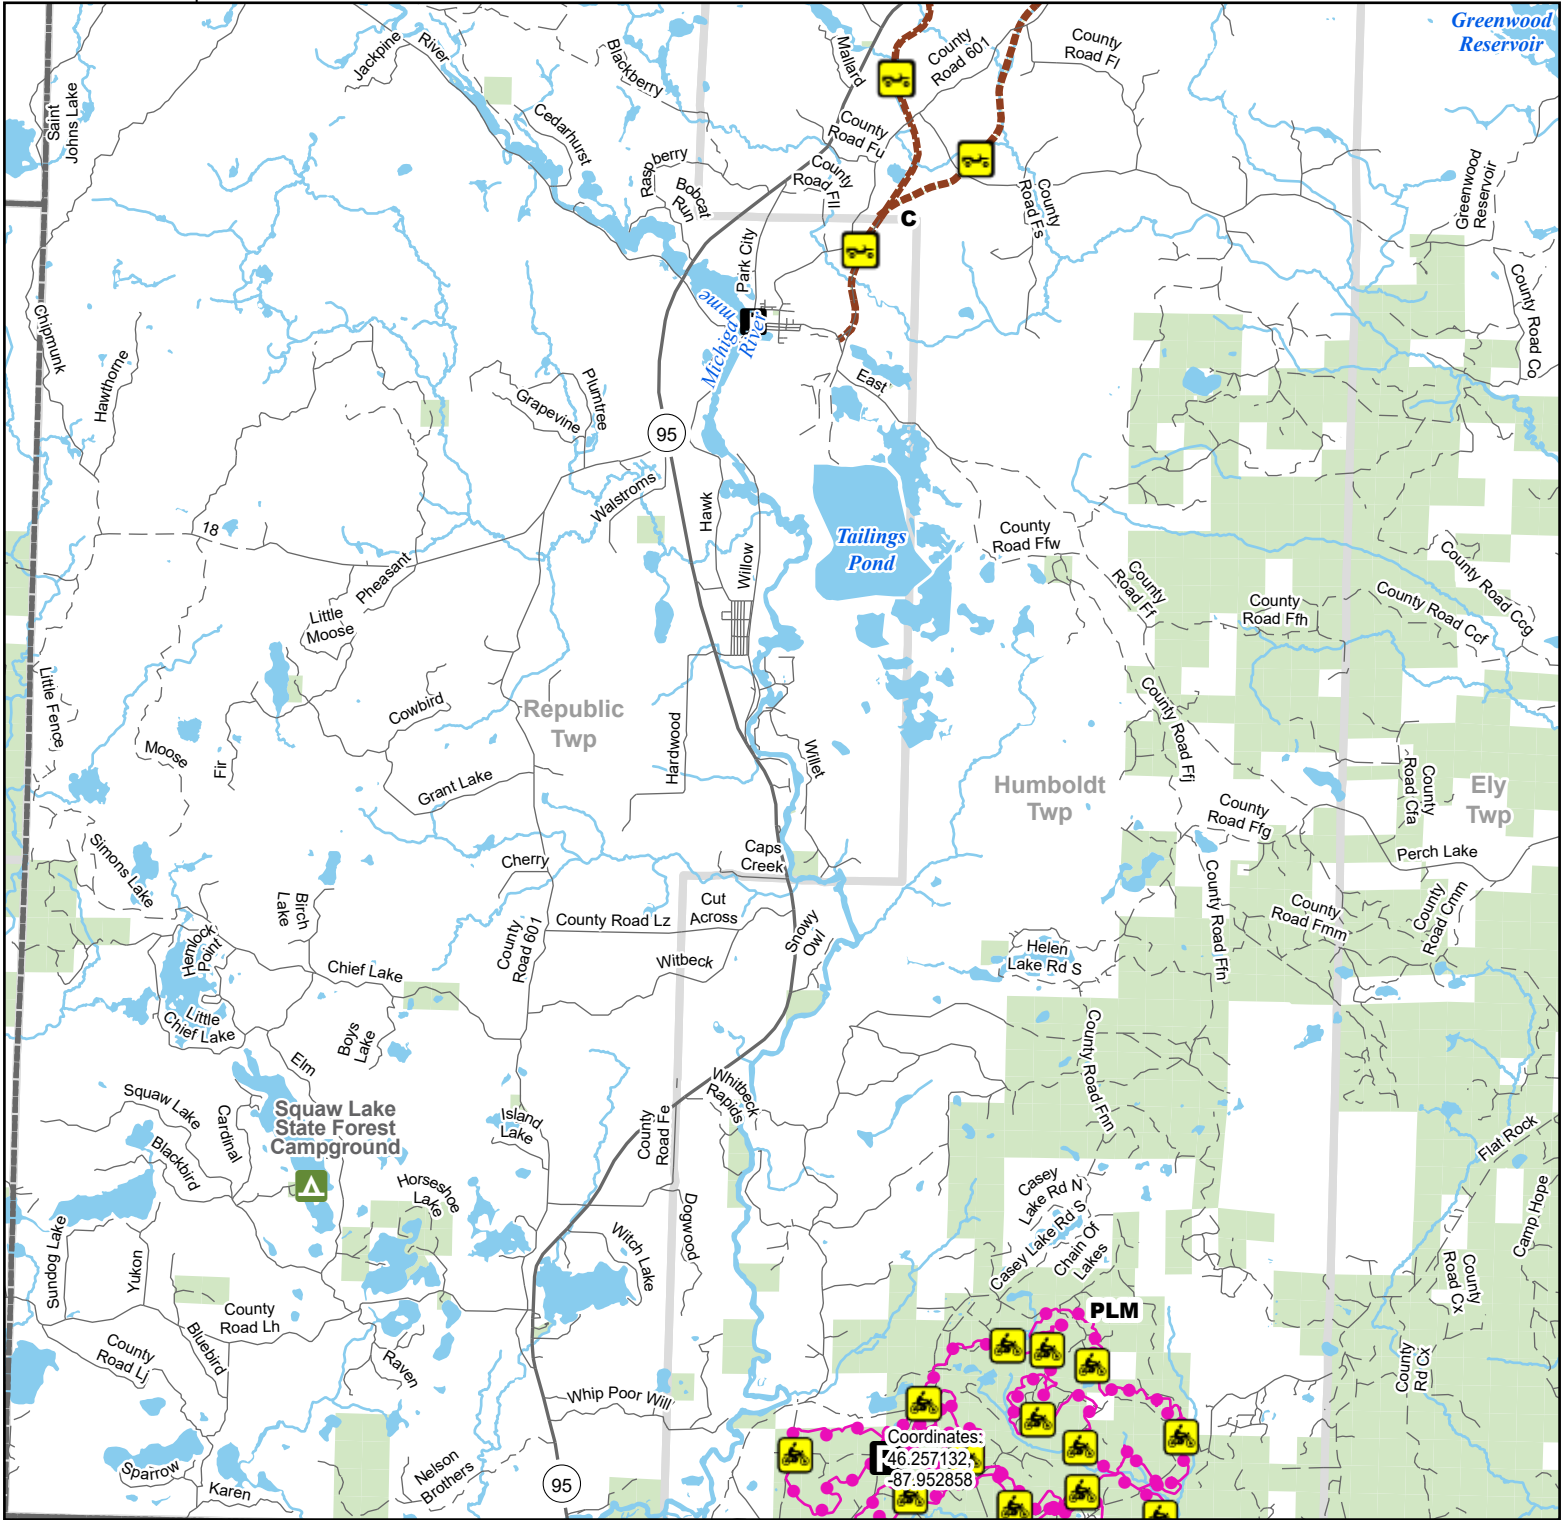

F Route -- Republic

Marquette County, Michigan

Description: 1.5 Miles

Advisory: Trails and routes have two-way traffic.
Disclaimer: Trails shown on this map are an approximate representation of the trail system at the time of publication and may not reflect current ground conditions. Stay on signed trails only!

- Parking Lot
- Gas Station
- Motorcycle (DNR License)
- ORV Route
- Motorcycle Trail – Motorcycles Only. ORV license and trail permit required.
- ORV Route – ORVs of all sizes including off-road motorcycles. ORV license and trail permit required unless licensed by the Secretary of State.
- Highway
- Paved road
- Gravel or dirt road
- Lake and River
- State Forest Land
- Township
- County

Updated: 03/27/2024