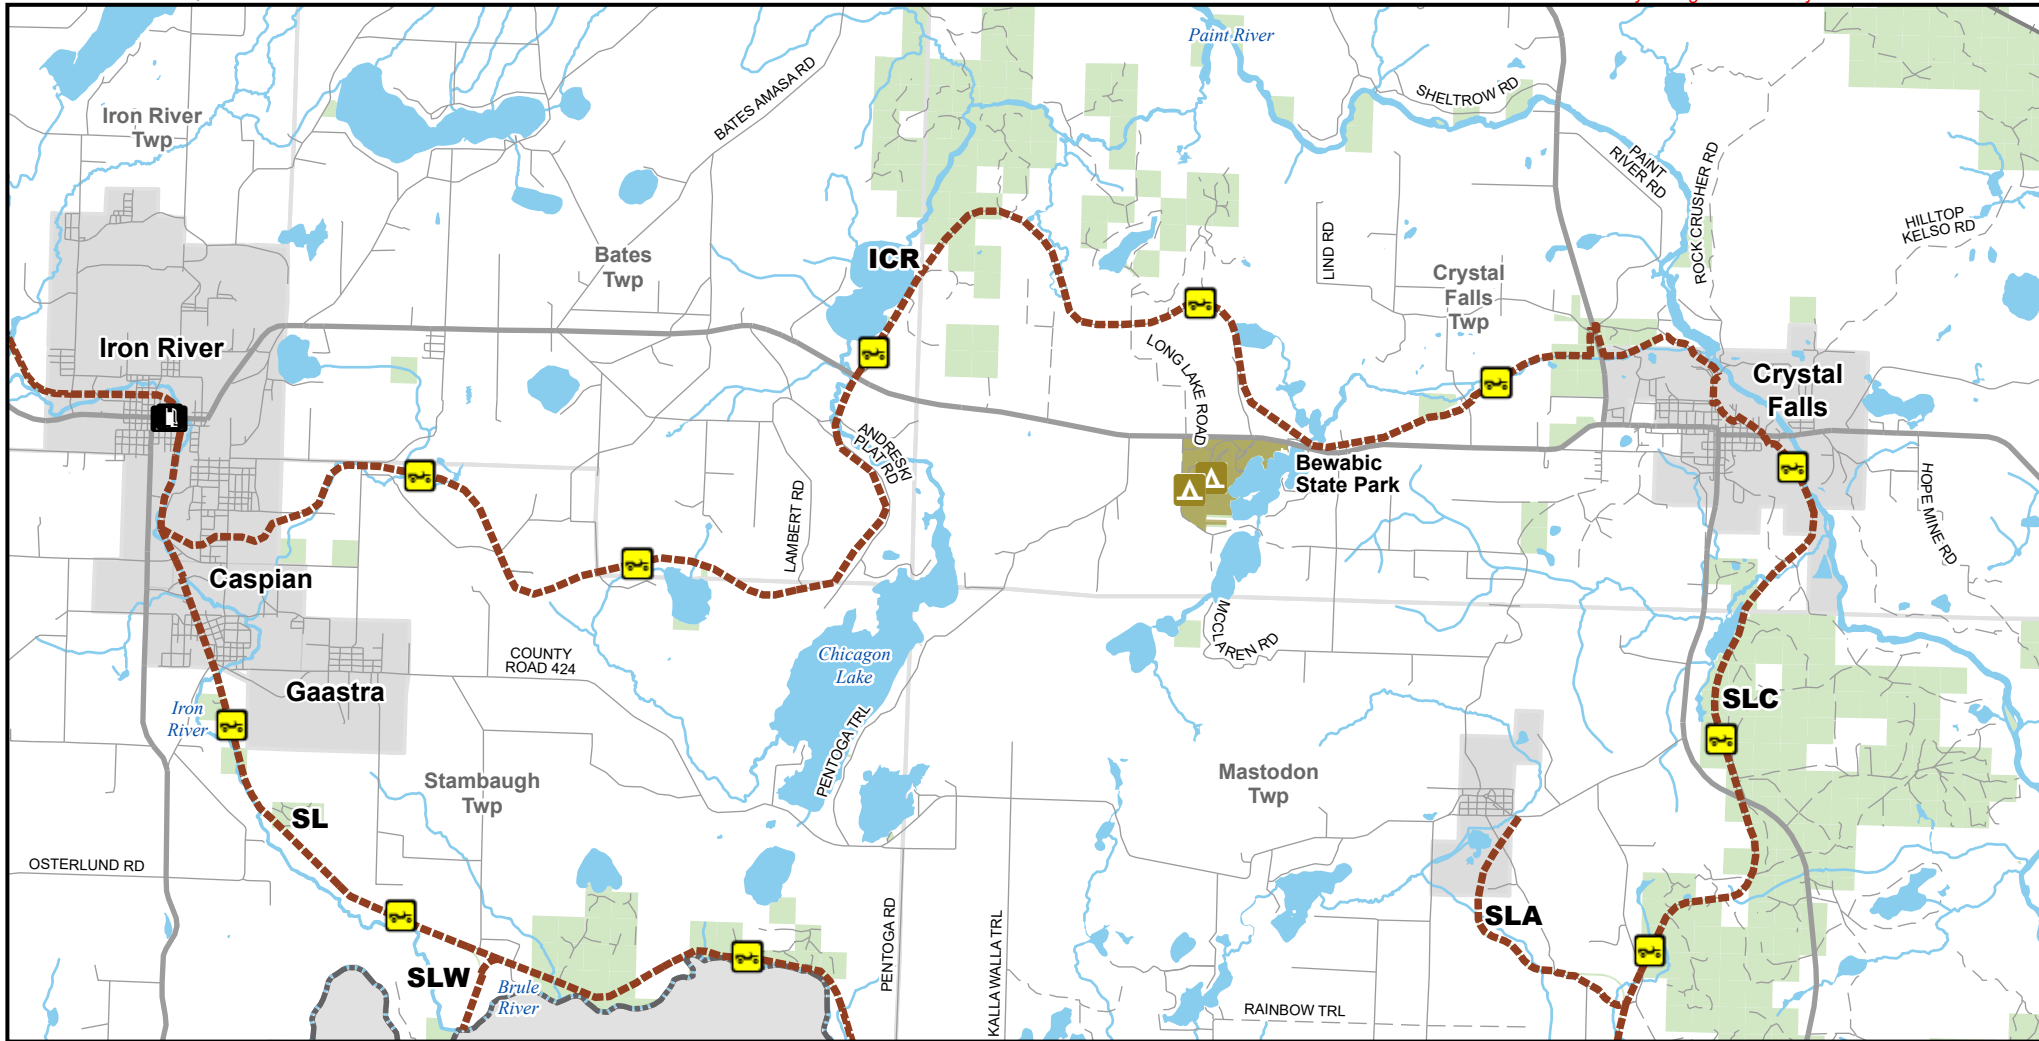

ICR Route -- Iron River, Crystal Falls

Iron County, Michigan

Description: 23 Miles

Advisory: Trails and Routes have two-way traffic.
Disclaimer: Trails shown on this map are an approximate representation of the trail system at the time of publication and may not reflect current ground conditions.
Stay on signed trails only!

- State park campgrounds
- Gas station
- ORV Route
- ORV route – ORVs of all sizes including off-road motorcycles. ORV license and trail permit required unless licensed by the Secretary of State.
- Highway
- Paved road
- Gravel or dirt road
- Lakes and rivers
- State park boundary
- State forest land
- National forest land
- City or village
- Township
- County boundary