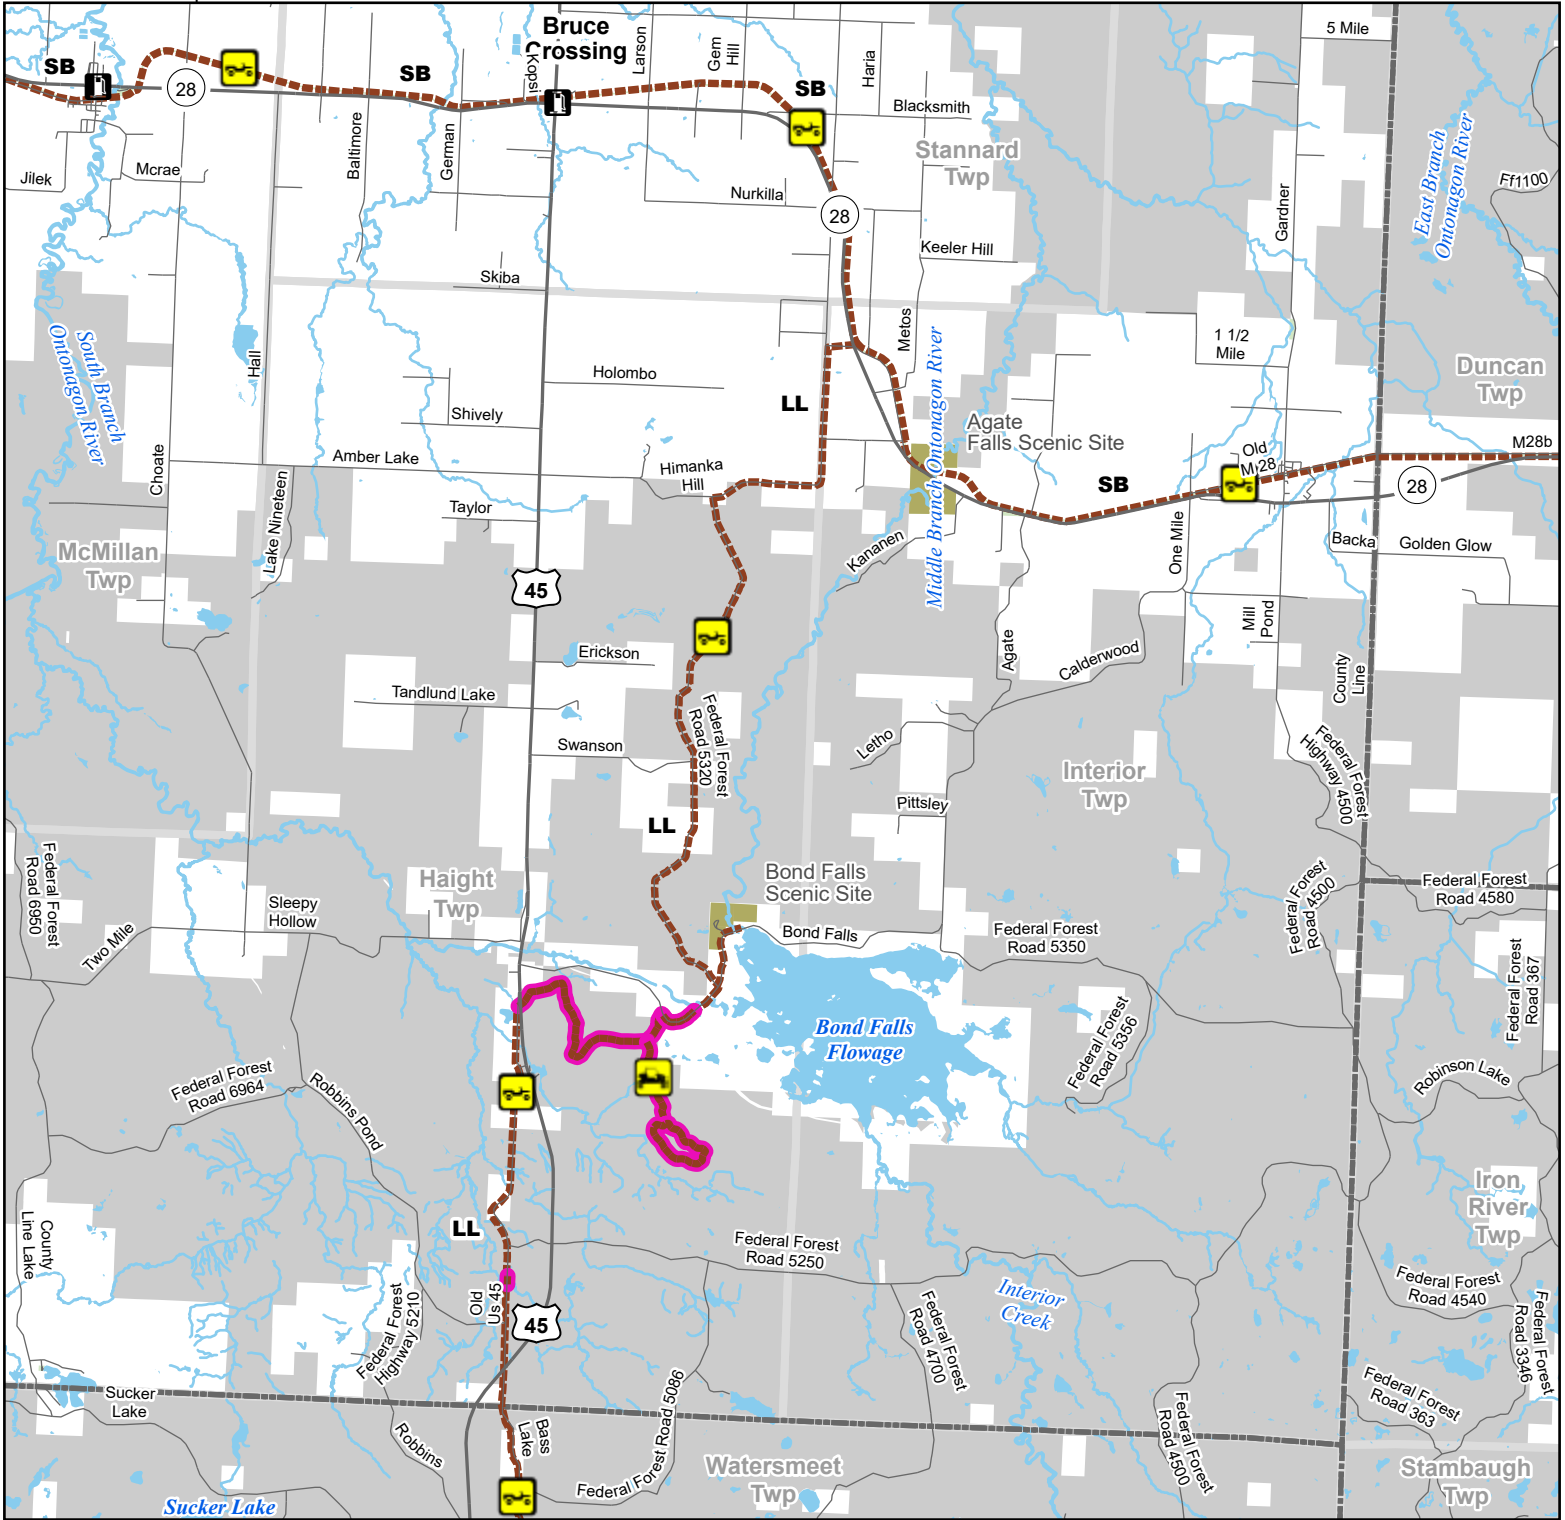

LL Route North -- Interior & Haight Townships

Gogebic & Ontonagon Counties, Michigan

Advisory: Trails and routes have two-way traffic.
 Disclaimer: Trails shown on this map are an approximate representation of the trail system at the time of publication and may not reflect current ground conditions. Stay on signed trails only!

Description: 35 Miles

- Gas Station
- ORV Route
- 65" Restricted ORV Route

Restricted ORV Route - ORV's Less than 65" in width including off-road motorcycles only between the dates of May 16th and March 14th. ORV license and trail permit required.

ORV Route - ORVs of all sizes including off-road motorcycles. ORV license and trail permit required unless licensed by the Secretary of State.

- Highway
- Paved road
- Gravel or dirt road
- Lake and River
- State Park Boundary
- State Forest Land
- Township
- County