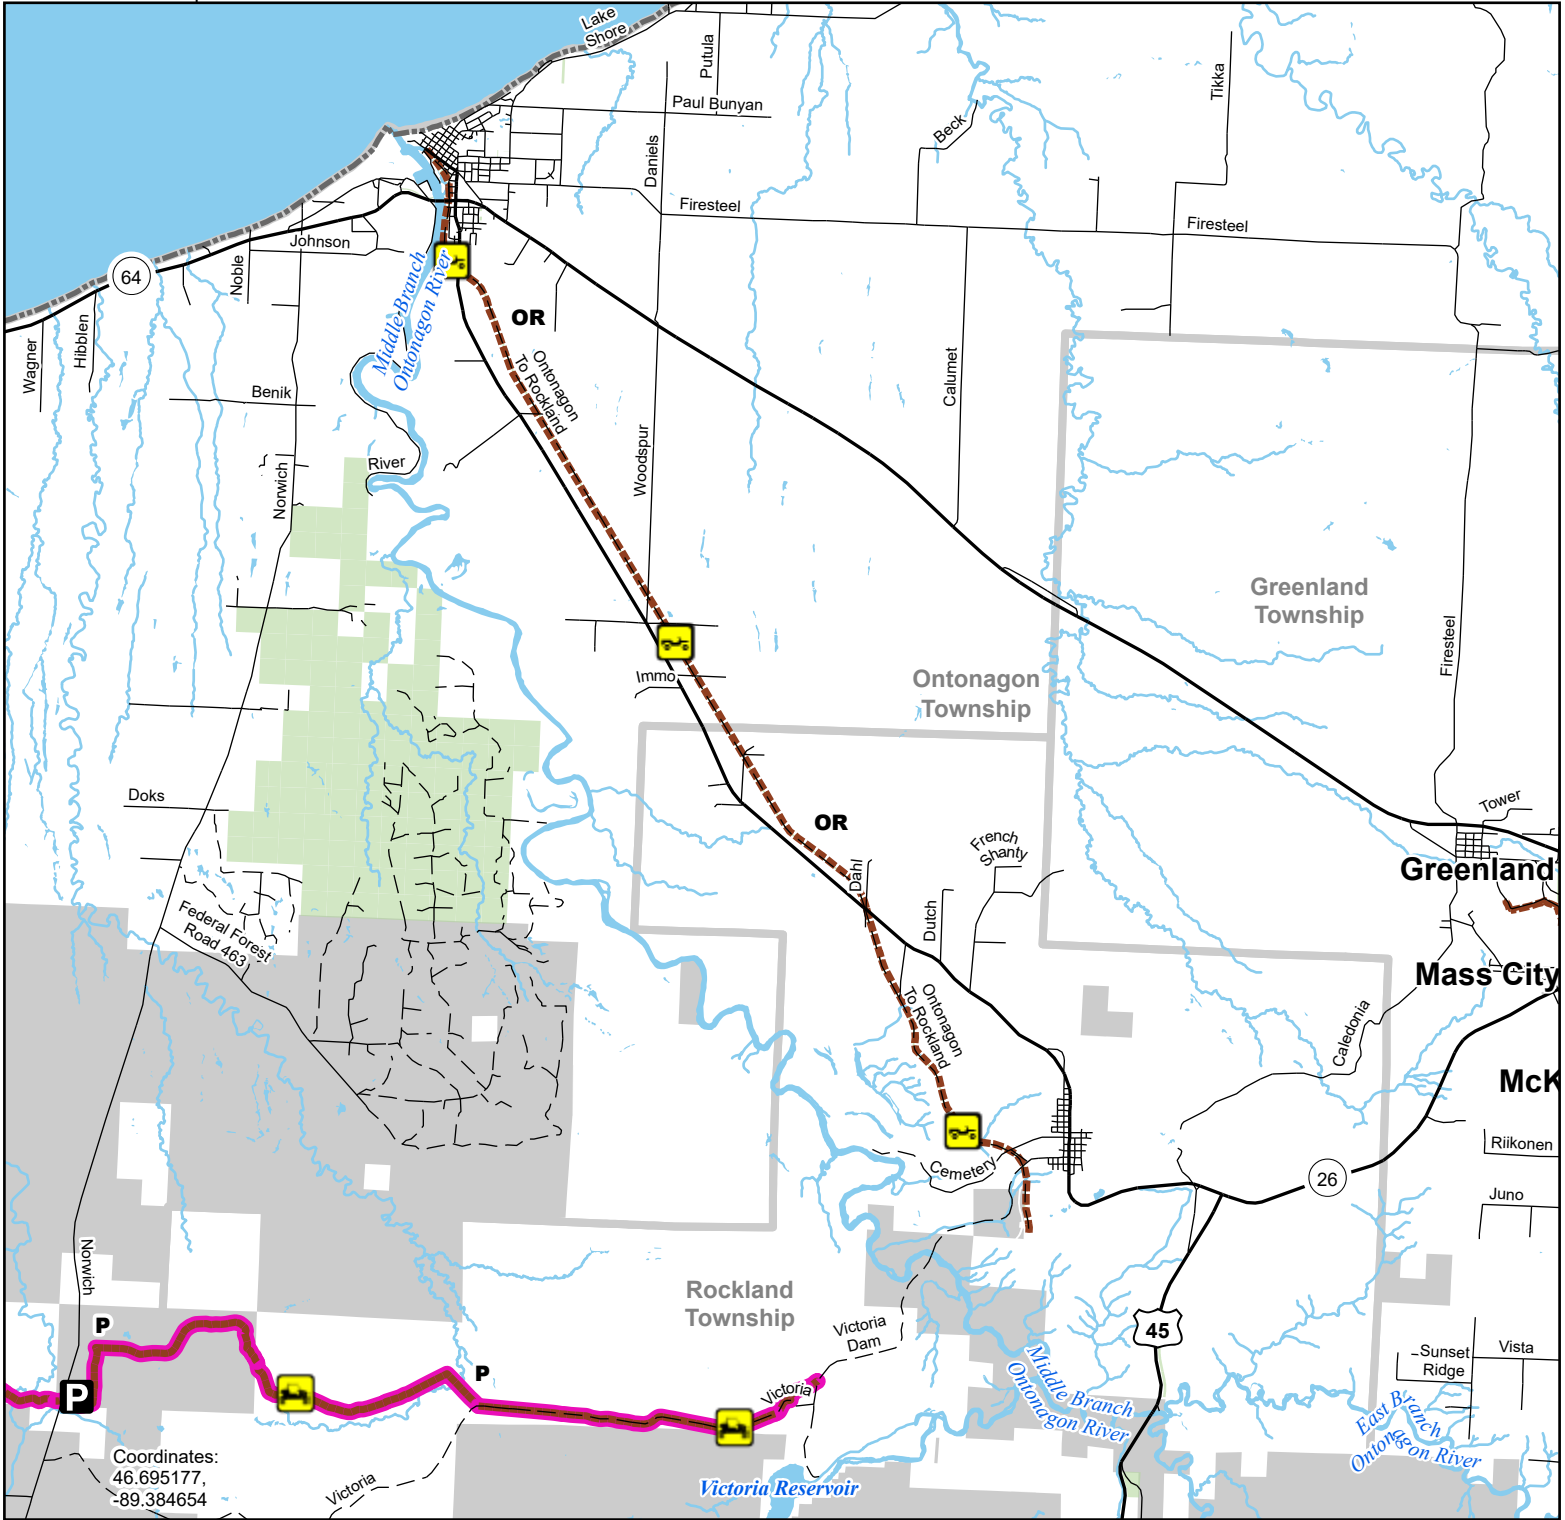

OR Route -- Ontonagon, Rockland

Description: 13 Miles

Advisory: Trails and routes have two-way traffic.
Disclaimer: Trails shown on this map are an approximate representation of the trail system at the time of publication and may not reflect current ground conditions. Stay on signed trails only!

- ORV Route
- 65" Restricted ORV Route
- Restricted ORV Route - ORV's Less than 65" in width including off-road motorcycles only between the dates of May 16th and March 14th. ORV license and trail permit required.

- ORV Route – ORVs of all sizes including off-road motorcycles. ORV license and trail permit required unless licensed by the Secretary of State.
- Highway
- Paved road
- Gravel or dirt road
- Lake and River
- State Forest Land

- Township
- County

Updated: 10/02/2024