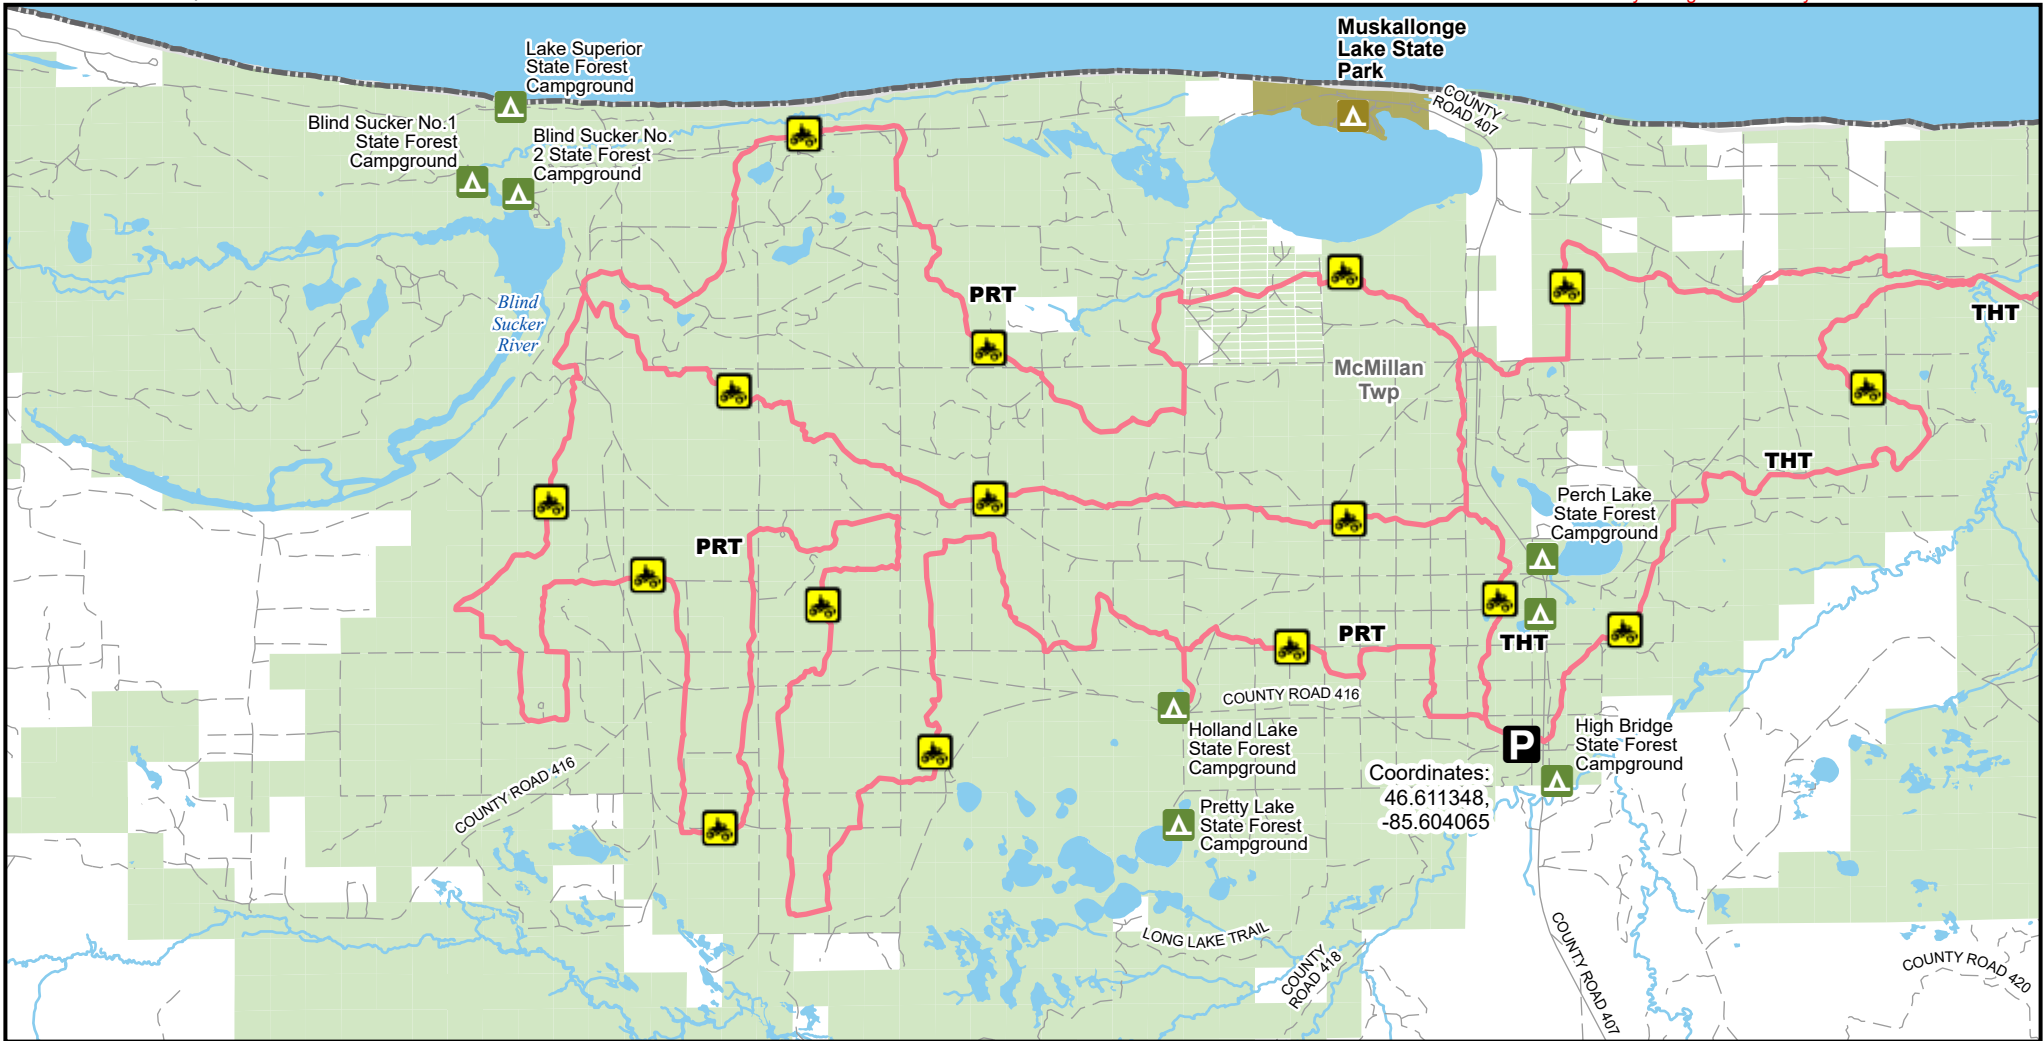

Pine Ridge Trail (PRT)

Luce County, Michigan

Description: 45 Miles

Advisory: Trails and Routes have two-way traffic.
Disclaimer: Trails shown on this map are an approximate representation of the trail system at the time of publication and may not reflect current ground conditions.
Stay on signed trails only!

- Parking lot
- State forest campground
- State park campgrounds
- ORV Trail
- ORV Trail – ORVs 50 inches in width or less including off-road motorcycles. ORV license and trail permit required.
- Paved road
- Gravel or dirt road
- Lakes and rivers
- State park boundary
- State forest land
- Township
- County boundary