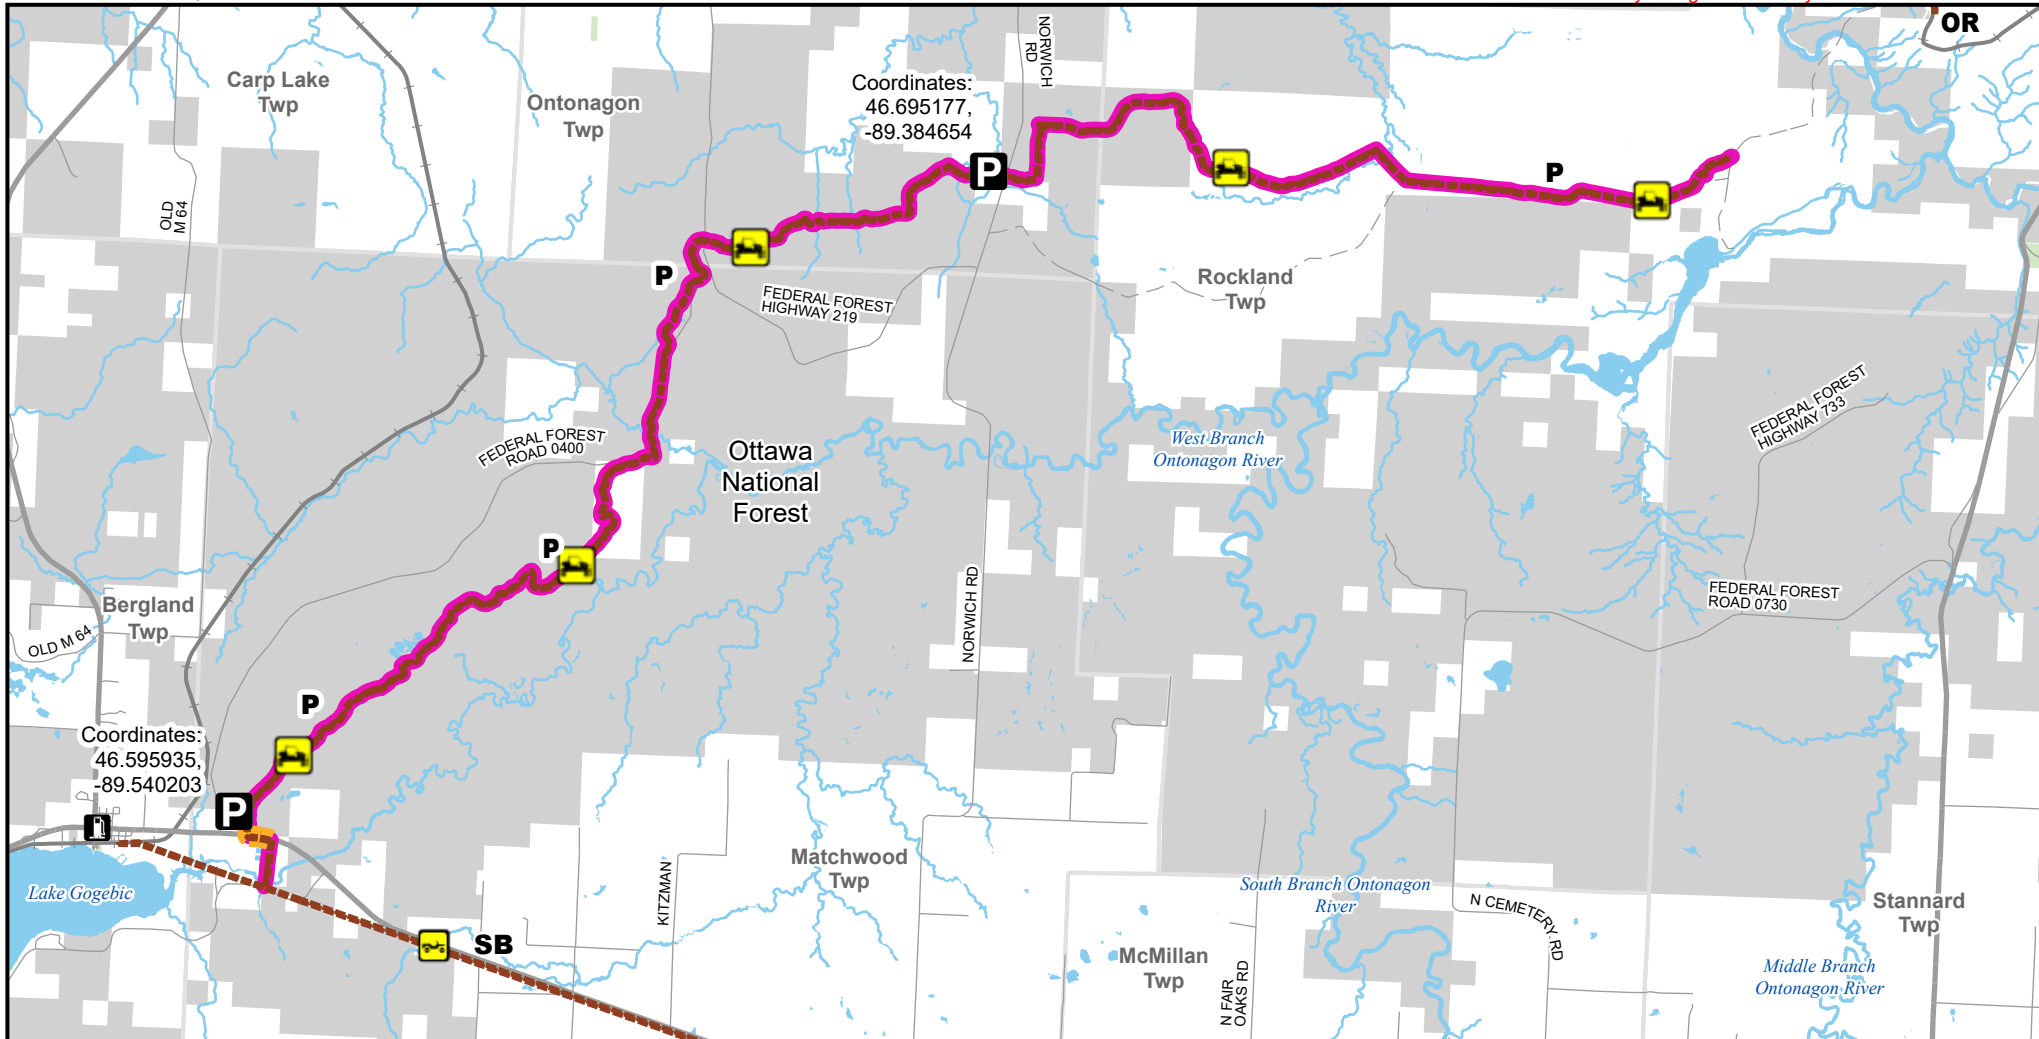

# P Route -- Rockland, Ontonagon & Matchwood Township

Ontonagon County, Michigan

Description: 24 Miles

Advisory: Trails and Routes have two-way traffic.  
Disclaimer: Trails shown on this map are an approximate representation of the trail system at the time of publication and may not reflect current ground conditions.  
Stay on signed trails only!

- Parking lot
- Gas station
- ORV Route
- 65" Restricted ORV Route

- MDOT ROW - Seasonal Connector, Open May 1 - November 30
- Restricted ORV Route - ORV's Less than 65" in width including off-road motorcycles only between the dates of May 16th and March 14th. ORV license and trail permit required.
- ORV route - ORV's of all sizes including off-road motorcycles. ORV license and trail permit required unless licensed by the Secretary of State.

- Highway
- Paved 30
- Gravel or dirt road
- Lakes and rivers
- State forest land
- National forest land
- Township
- County boundary