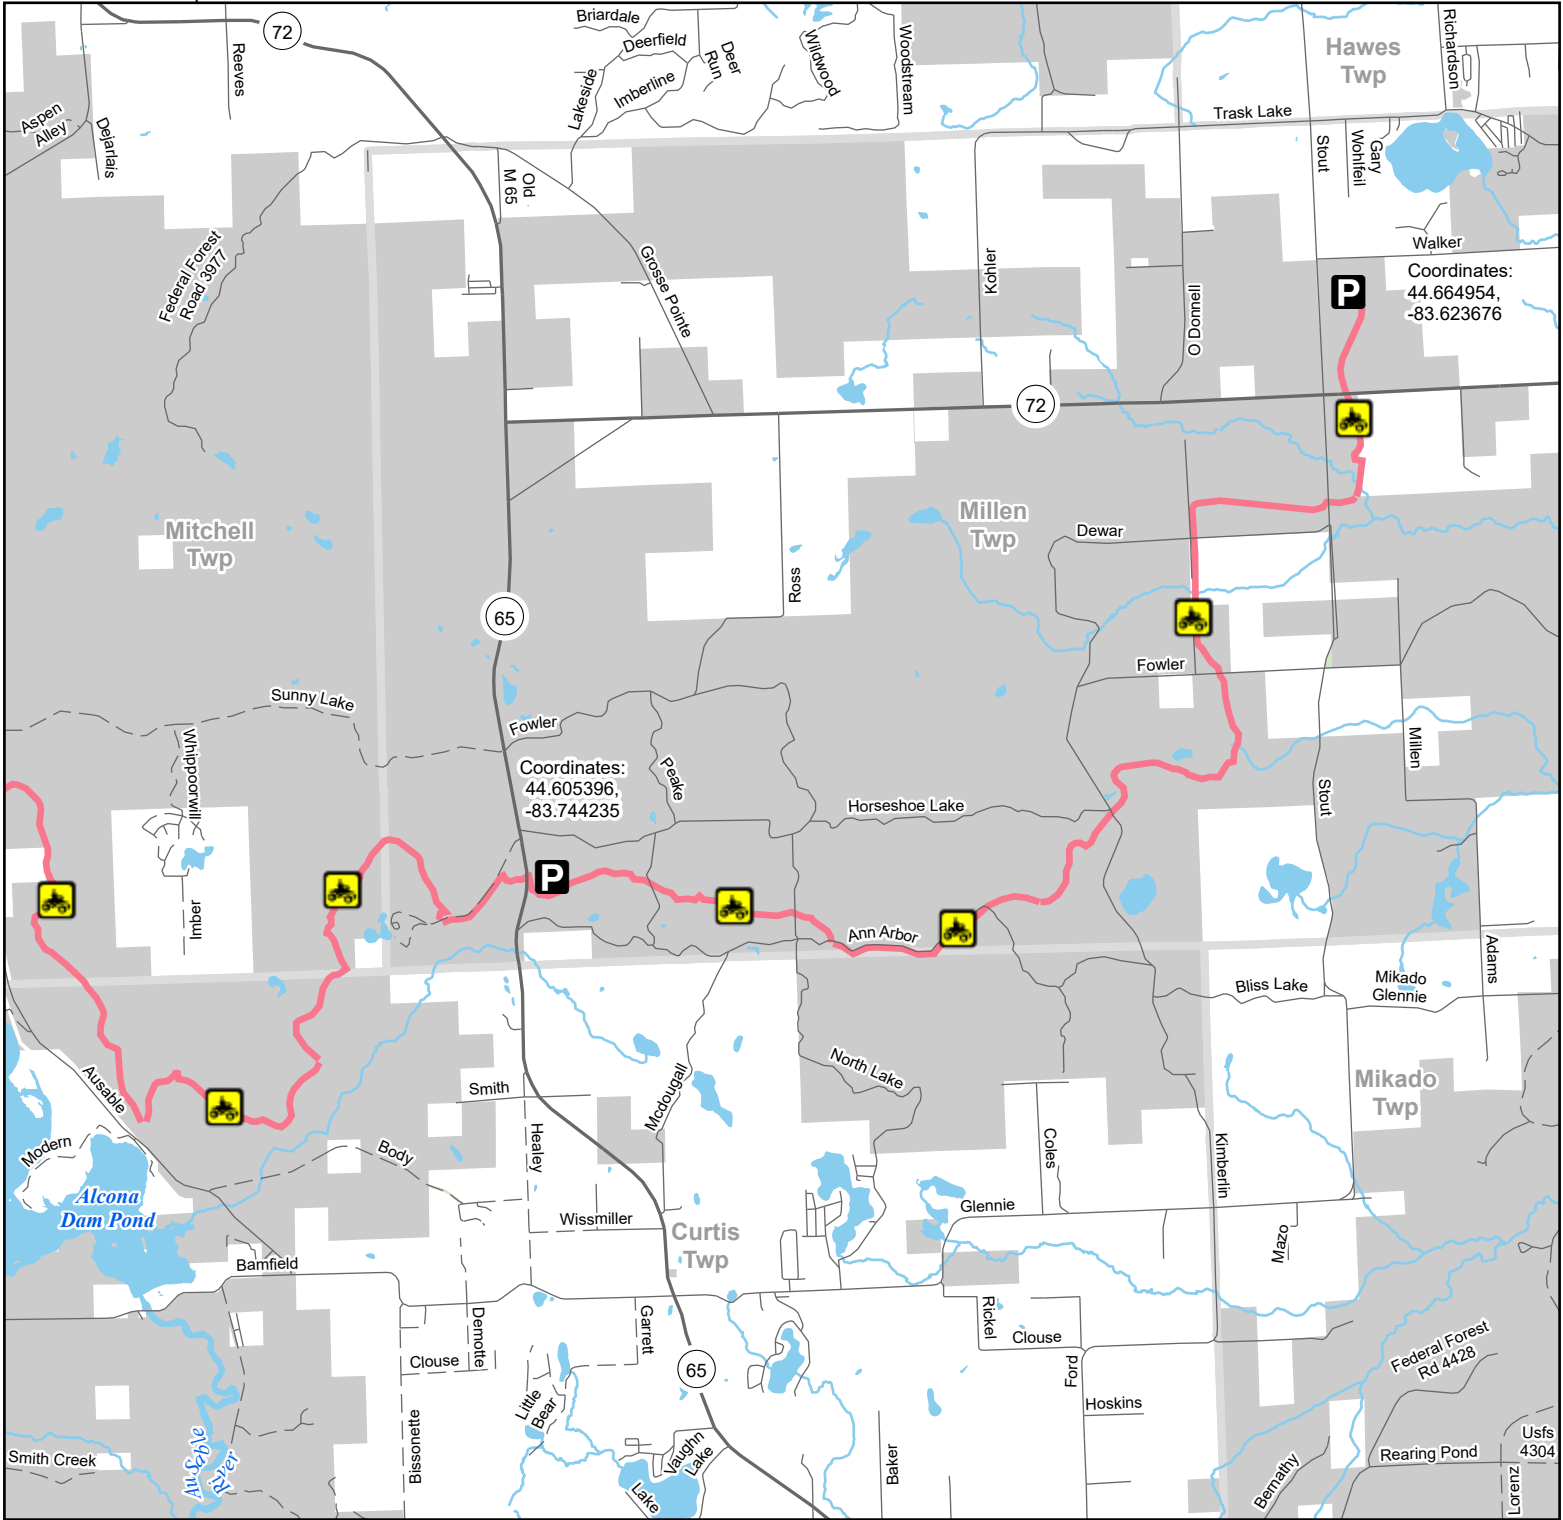

# Alcona ORV Trail East

## Alcona County, Michigan

Description: 29 miles.

Advisory: Trails and routes have two-way traffic.  
 Disclaimer: Trails shown on this map are an approximate representation of the trail system at the time of publication and may not reflect current ground conditions. Stay on signed trails only!

**P** Parking Lot

ORV Trail

ORV Trail – ORVs 50 inches in width or less including off-road motorcycles. ORV license and trail permit required.

- Highway
- Paved road
- Gravel or dirt road
- Lake and River
- State Forest Land
- Township

0 0.5 1 Miles