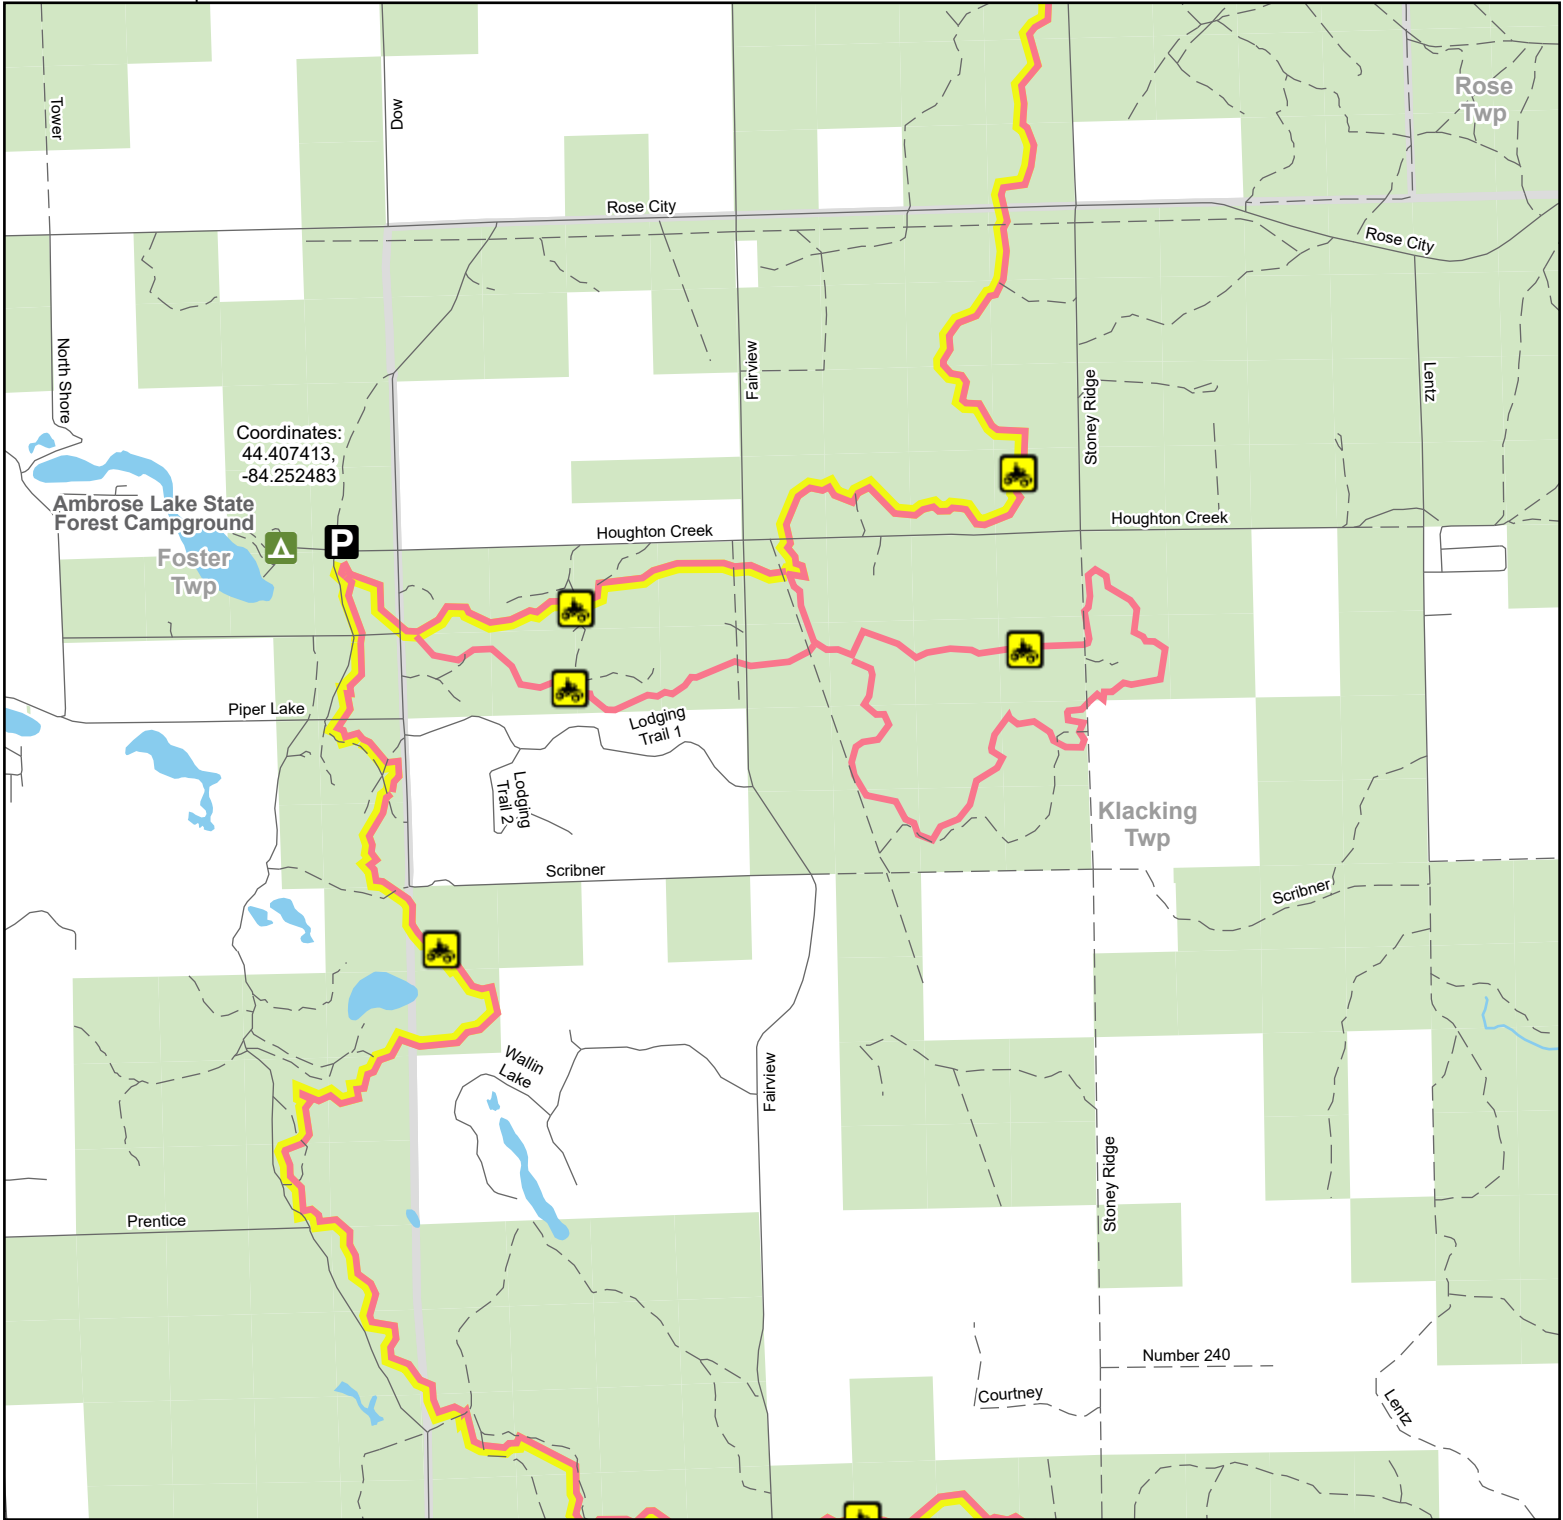

# Ambrose Lake Trail

## Ogemaw County, Michigan

Advisory: Trails and routes have two-way traffic.  
Disclaimer: Trails shown on this map are an approximate representation of the trail system at the time of publication and may not reflect current ground conditions. Stay on signed trails only!

Description:

State Forest Campground

Parking Lot

ORV Trail

ORV Trail – ORVs 50 inches in width or less including off-road motorcycles. ORV license and trail permit required.

Michigan Cross Country Cycle Trail (MCCCT)

Paved road

Gravel or dirt road

Lake and River

State Forest Land

Township