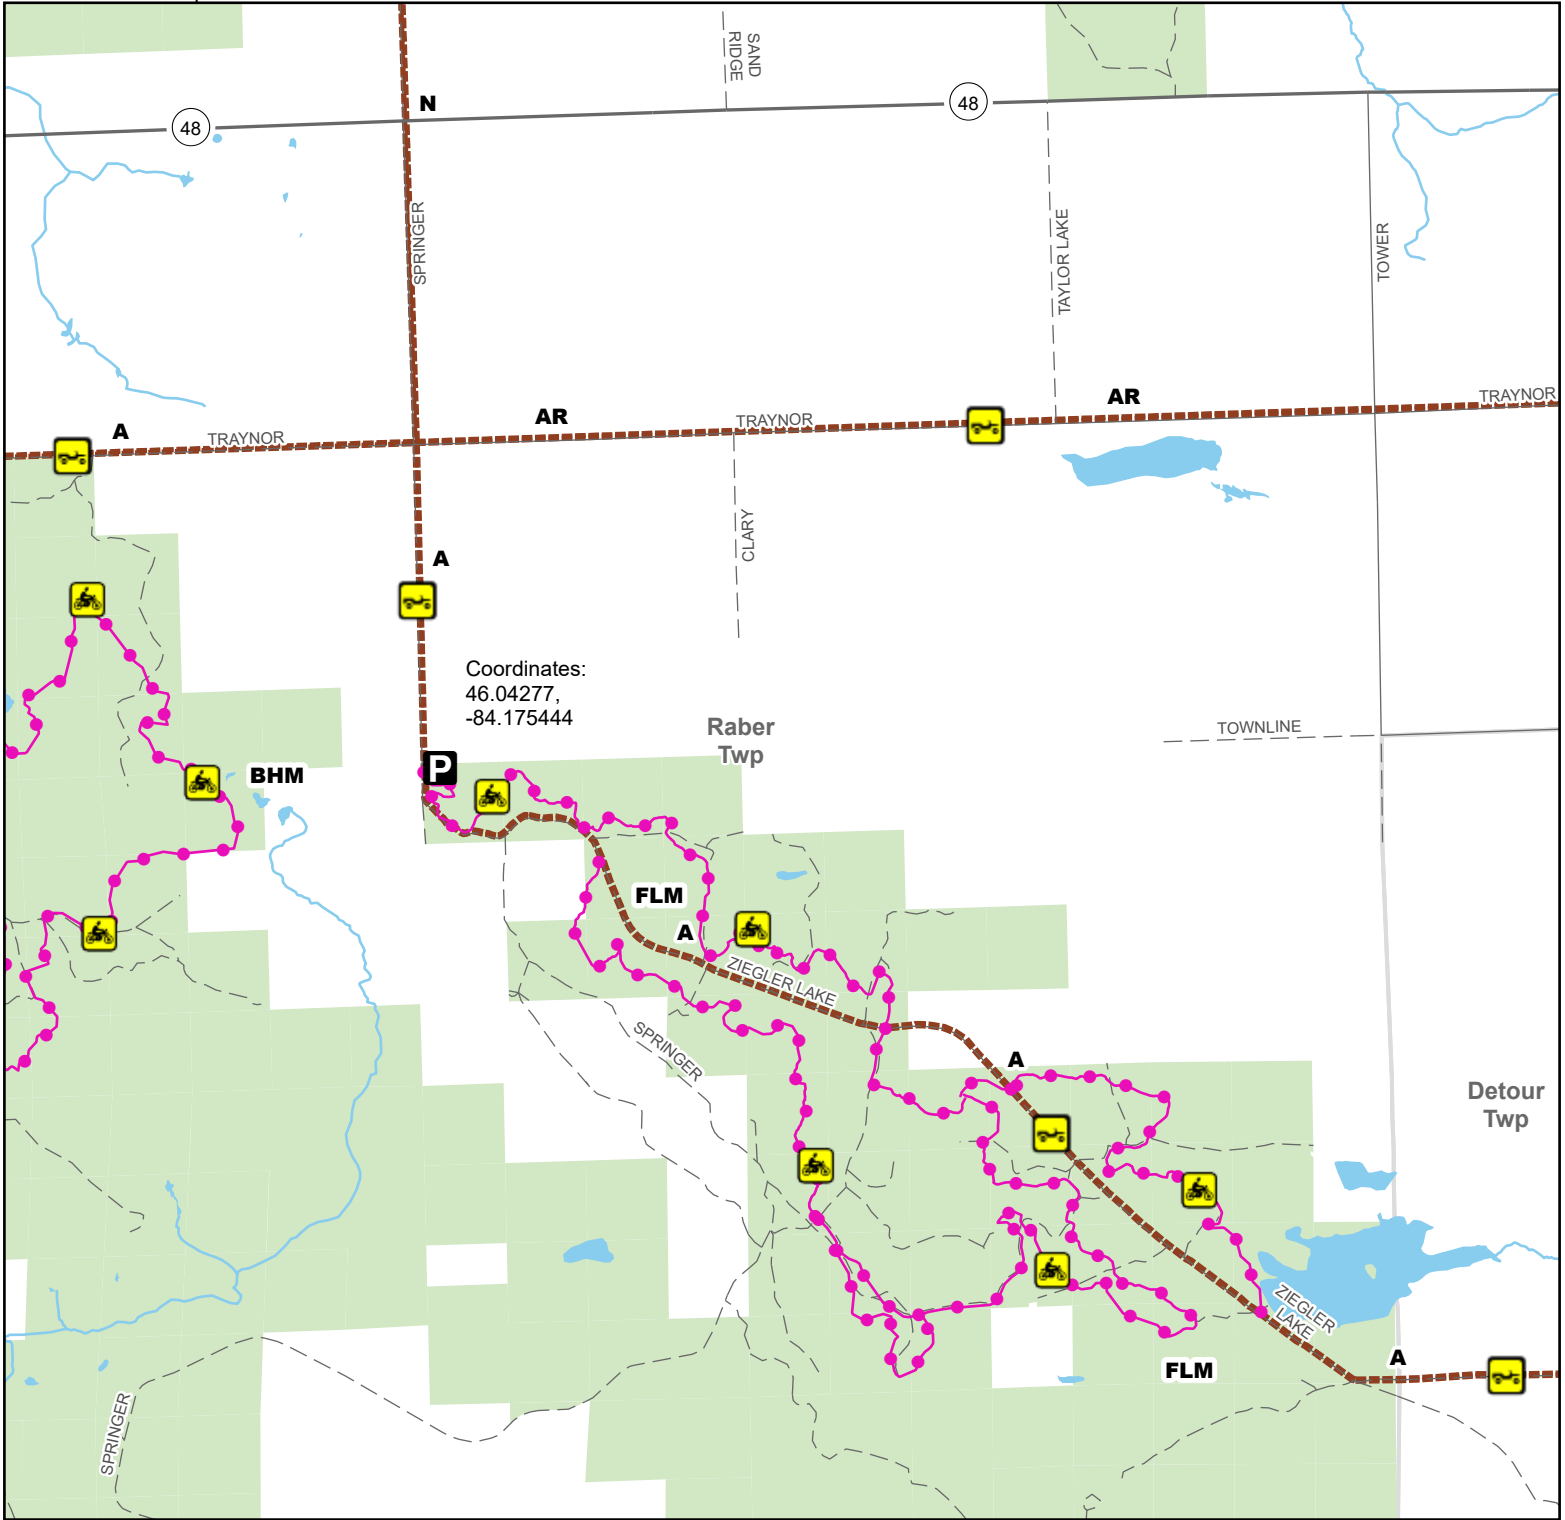

Foreman Lake Motorcycle Trail (FLM)

Chippewa County, Michigan

Description: 12 Miles

Advisory: Trails and routes have two-way traffic.
Disclaimer: Trails shown on this map are an approximate representation of the trail system at the time of publication and may not reflect current ground conditions. Stay on signed trails only!

- P** Parking Lot
- Motorcycle (DNR License)
- ORV Route
- Motorcycle Trail – Motorcycles Only. ORV license and trail permit required.
- ORV Route – ORVs of all sizes including off-road motorcycles. ORV license and trail permit required unless licensed by the Secretary of State.
- Highway
- Paved road
- Gravel or dirt road
- Lake and River
- State Forest Land
- Township
- County

Updated: 03/19/2024