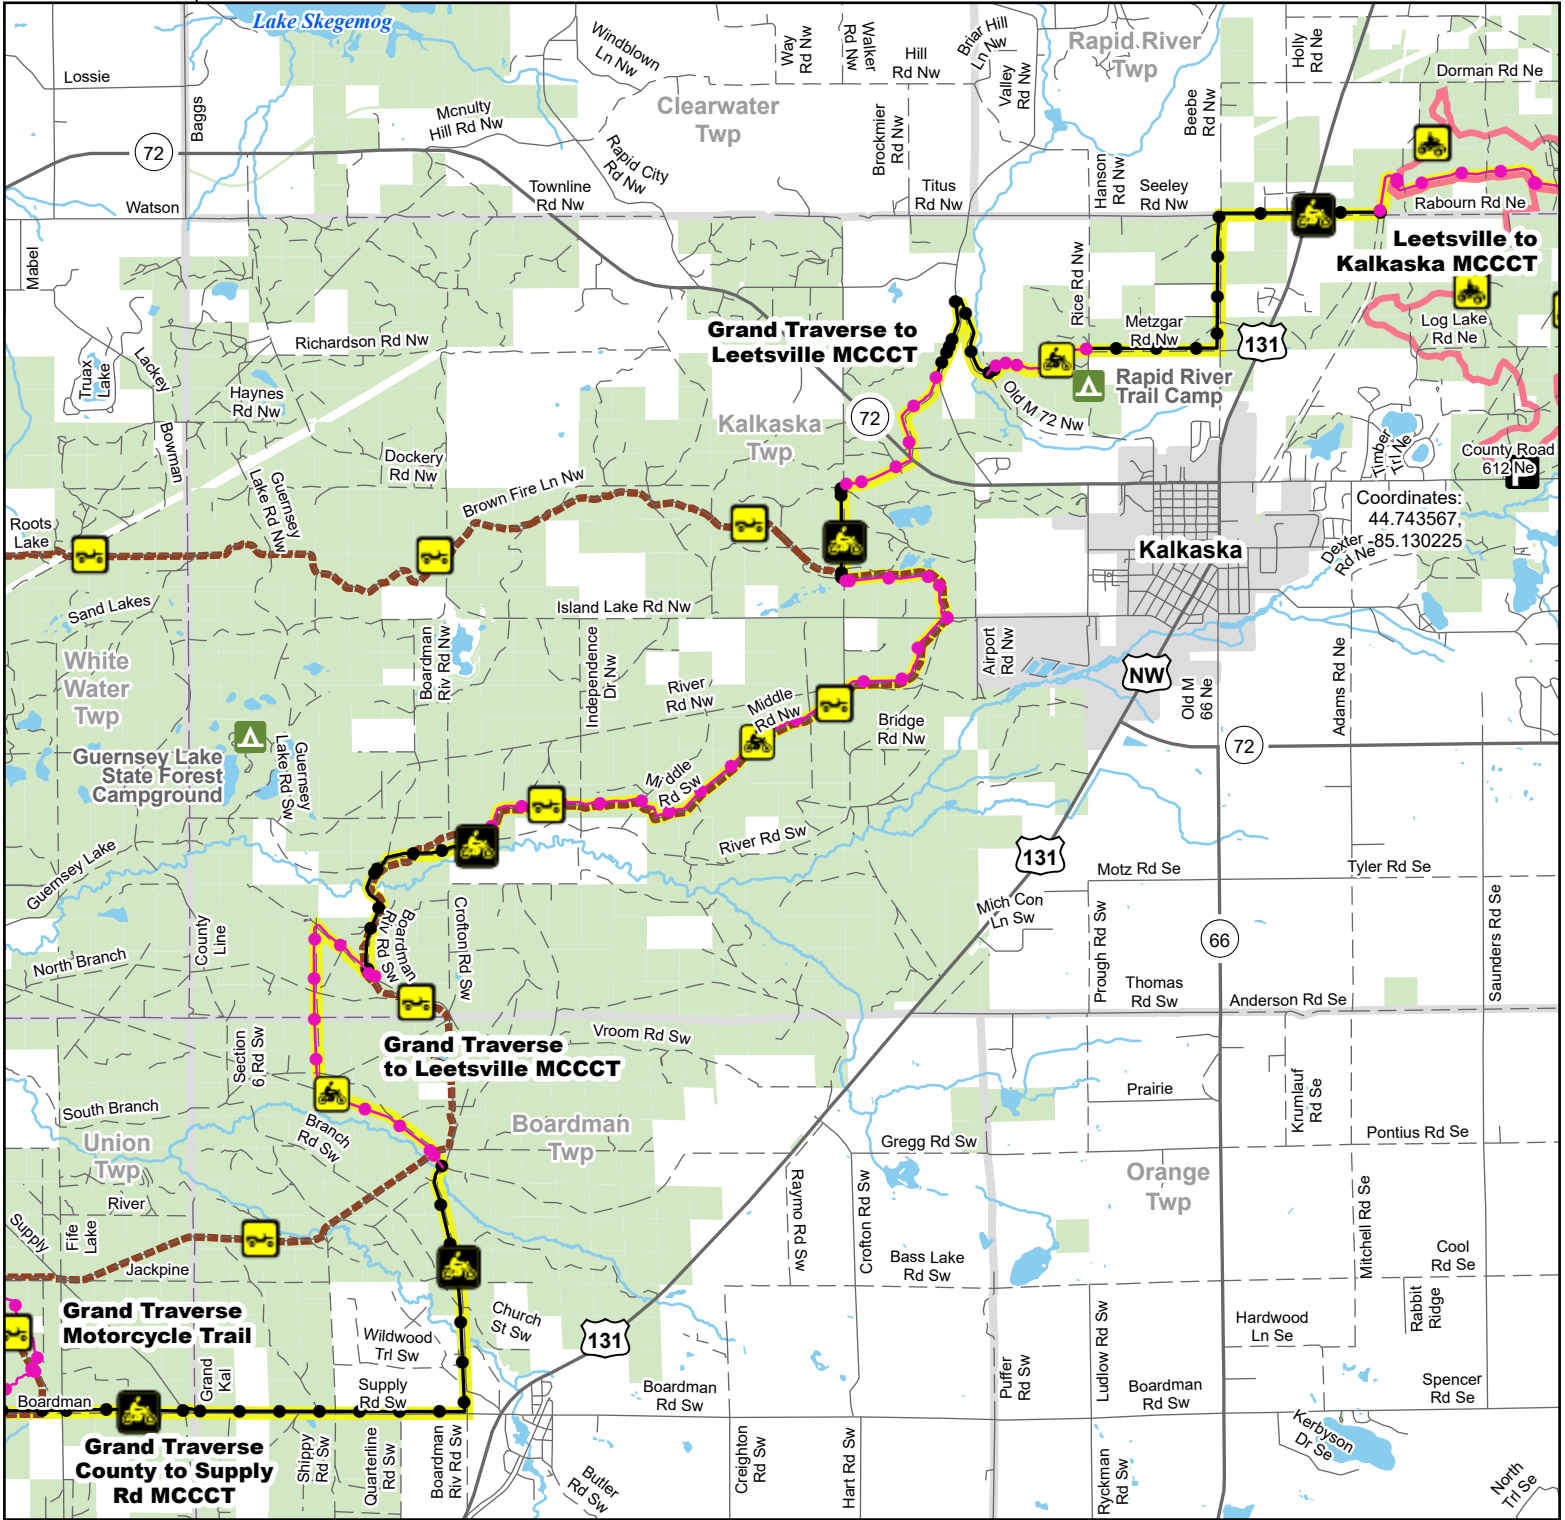

Grand Traverse to Leetsville Motorcycle MCCCT

Kalkaska County, Michigan

Advisory: Trails and routes have two-way traffic.
Disclaimer: Trails shown on this map are an approximate representation of the trail system at the time of publication and may not reflect current ground conditions. Stay on signed trails only!

Description:

Coordinates:
44.743567,
-85.130225

- State Forest Campground
- Motorcycle (DNR License)
- Motorcycle (SOS License)
- ORV Route
- ORV Trail
- Motorcycle Trail - Secretary of State license required.
- Motorcycle Trail – Motorcycles Only. ORV license and trail permit required.
- ORV Route – ORVs of all sizes including off-road motorcycles. ORV license and trail permit required unless licensed by the Secretary of State.
- ORV Trail – ORVs 50 inches in width or less including off-road motorcycles. ORV license and trail permit required.
- Michigan Cross Country Cycle Trail (MCCCT)
- Highway
- Paved road
- Gravel or dirt road
- Lake and River
- State Forest Land
- Township

Updated: 03/27/2024