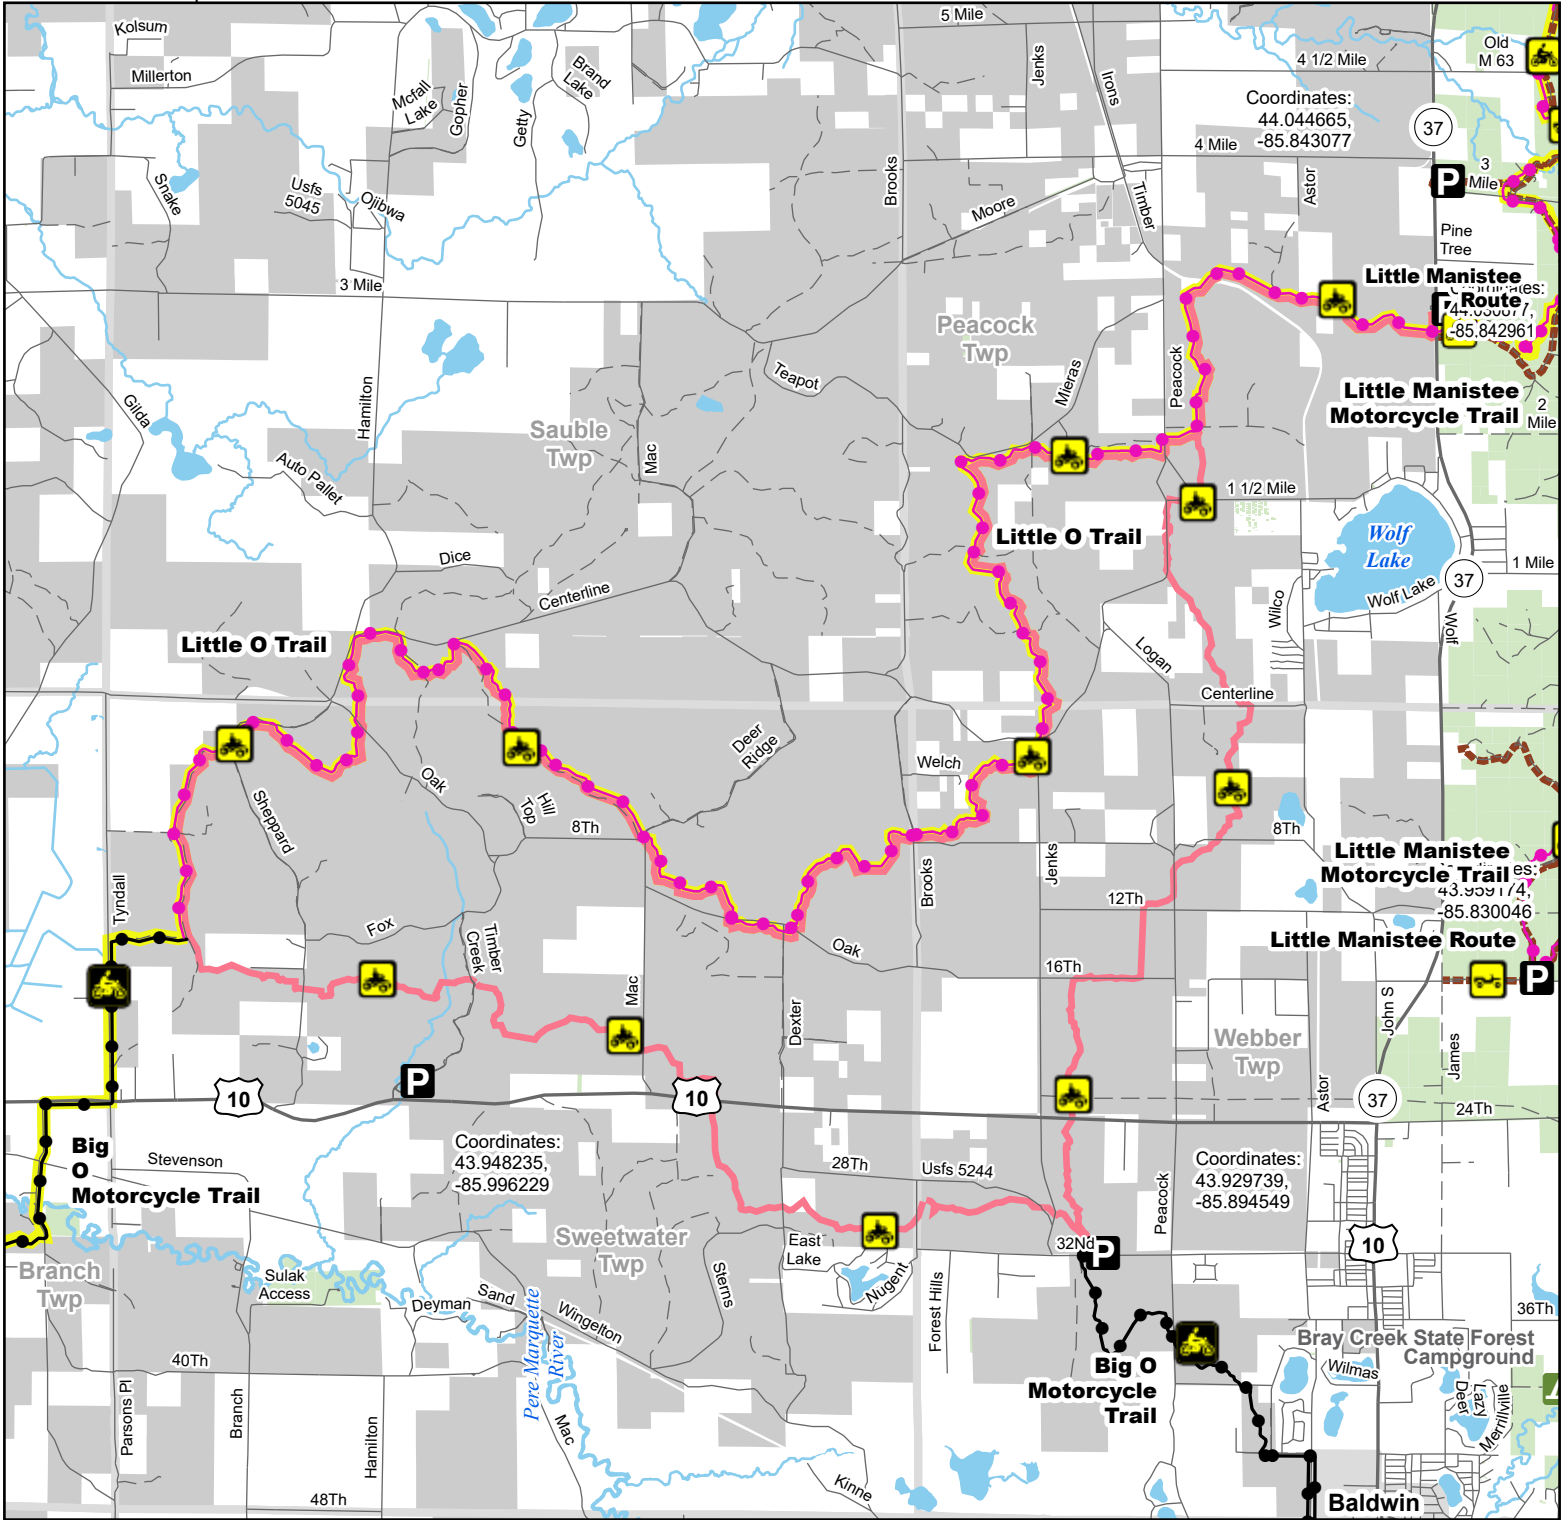

# Little O Trail

## Lake County, Michigan

Description: 38 miles

Advisory: Trails and routes have two-way traffic.  
 Disclaimer: Trails shown on this map are an approximate representation of the trail system at the time of publication and may not reflect current ground conditions. Stay on signed trails only!

- Parking Lot
- Motorcycle (DNR License)
- Motorcycle (SOS License)
- ORV Route
- ORV Trail
- Motorcycle Trail - Secretary of State license required.

- Motorcycle Trail – Motorcycles Only. ORV license and trail permit required.
- ORV Route – ORVs of all sizes including off-road motorcycles. ORV license and trail permit required unless licensed by the Secretary of State.
- ORV Trail – ORVs 50 inches in width or less including off-road motorcycles. ORV license and trail permit required.

- Michigan Cross Country Cycle Trail (MCCCT)
- Highway
- Paved road
- Gravel or dirt road
- Lake and River
- State Forest Land
- Township