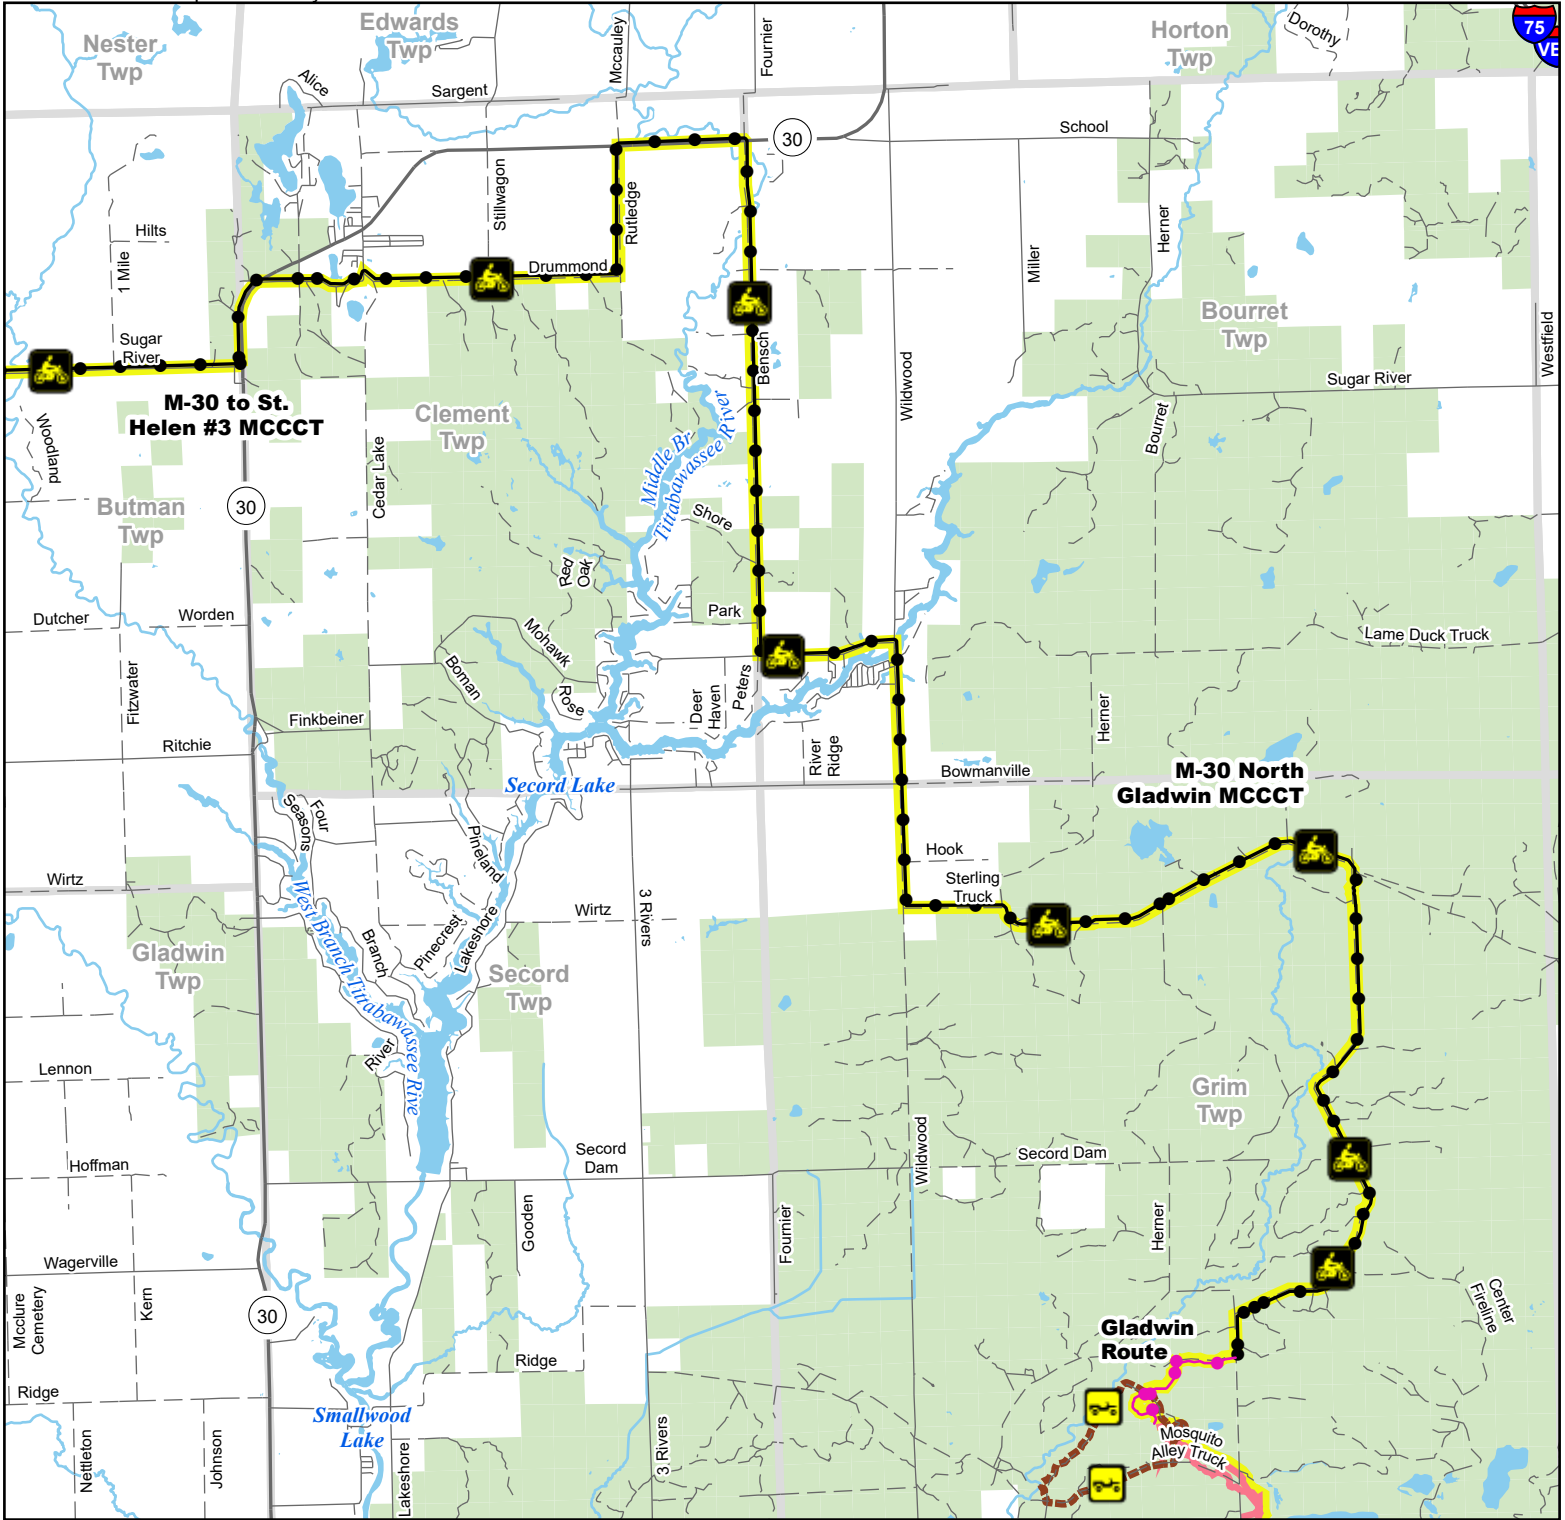

M-30 North Gladwin Motorcycle MCCCT

Gladwin County, Michigan

Description: Motorcycle trail 22.4 miles.

Advisory: Trails and routes have two-way traffic.
Disclaimer: Trails shown on this map are an approximate representation of the trail system at the time of publication and may not reflect current ground conditions. Stay on signed trails only!

Motorcycle (SOS License)

ORV Route

Motorcycle Trail - Secretary of State license required.

Motorcycle Trail - Motorcycles Only. ORV license and trail permit required.

ORV Route - ORVs of all sizes including off-road motorcycles. ORV license and trail permit required unless licensed by the Secretary of State.

ORV Trail - ORVs 50 inches in width or less including off-road motorcycles. ORV license and trail permit required.

Michigan Cross Country Cycle Trail (MCCCT)

Highway

Paved road

Gravel or dirt road

Lake and River

State Forest Land

Township