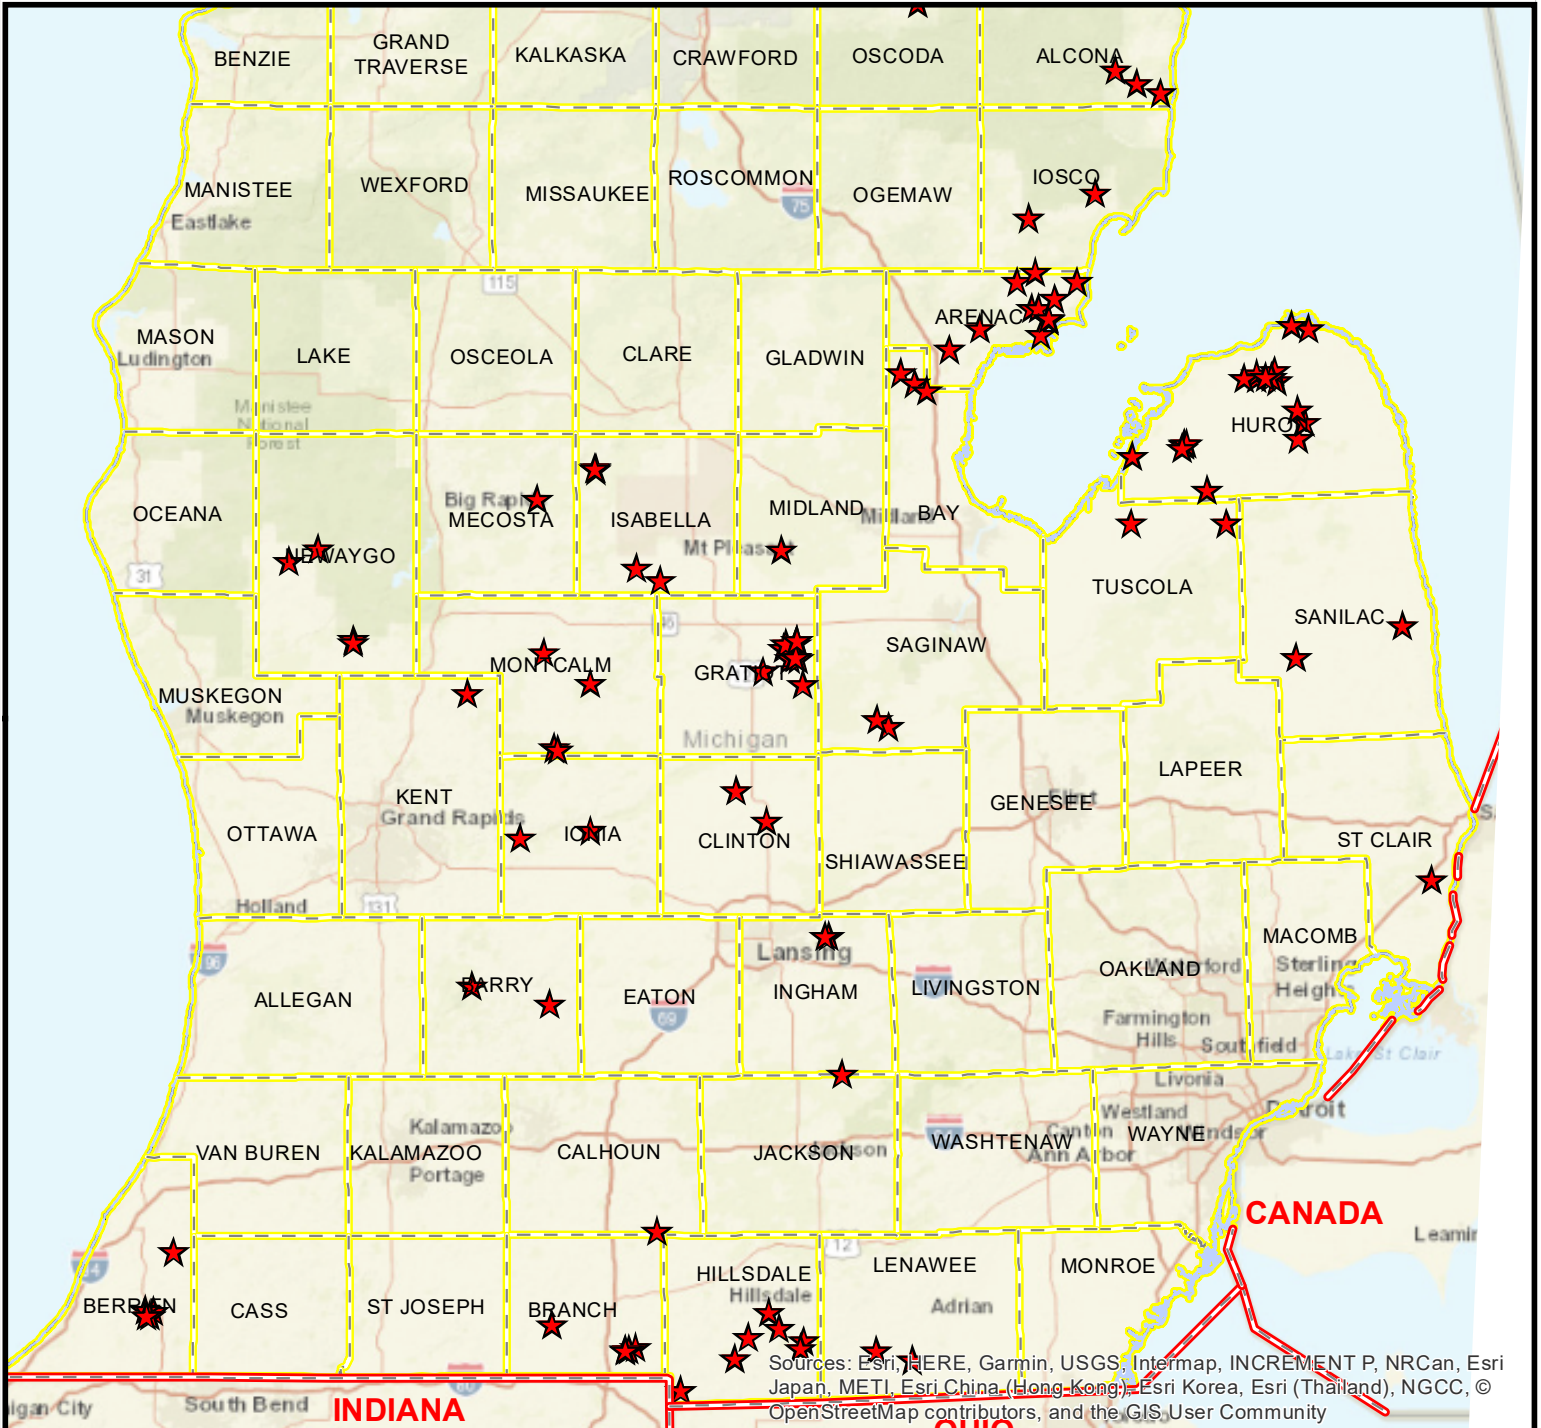

Location of Currently Enrolled HAP Cooperator Properties

Revised
 10/30/2019

Legend: ■ Property Boundary Backdrop is BING base data.
★ Station &/or Parking Location

For more information on the Hunting Access Program (HAP), more maps, or details on other areas, visit the DNR website HAP section www.michigan.gov/hap or scan this QR-block (on the left) with your smartphone or similar device.

HUNTER SAFETY ZONES of 150 yards (450 feet or 137.2 meters) are enforced at ALL TIMES around all buildings and structures. Be aware of all property boundaries; Do not trespass onto adjacent lands.

Open for Public Hunting
Hunting Access Program

Revised
 10/30/2019

Legend: Property Boundary
 Station &/or Parking Location
 Backdrop is BING base data.

For more information on the Hunting Access Program (HAP), more maps, or details on other areas, visit the DNR website HAP section www.michigan.gov/hap or scan this QR-block (on the left) with your smartphone or similar device.

HUNTER SAFETY ZONES of 150 yards (450 feet or 137.2 meters) are enforced at ALL TIMES around all buildings and structures. Be aware of all property boundaries; Do not trespass onto adjacent lands.