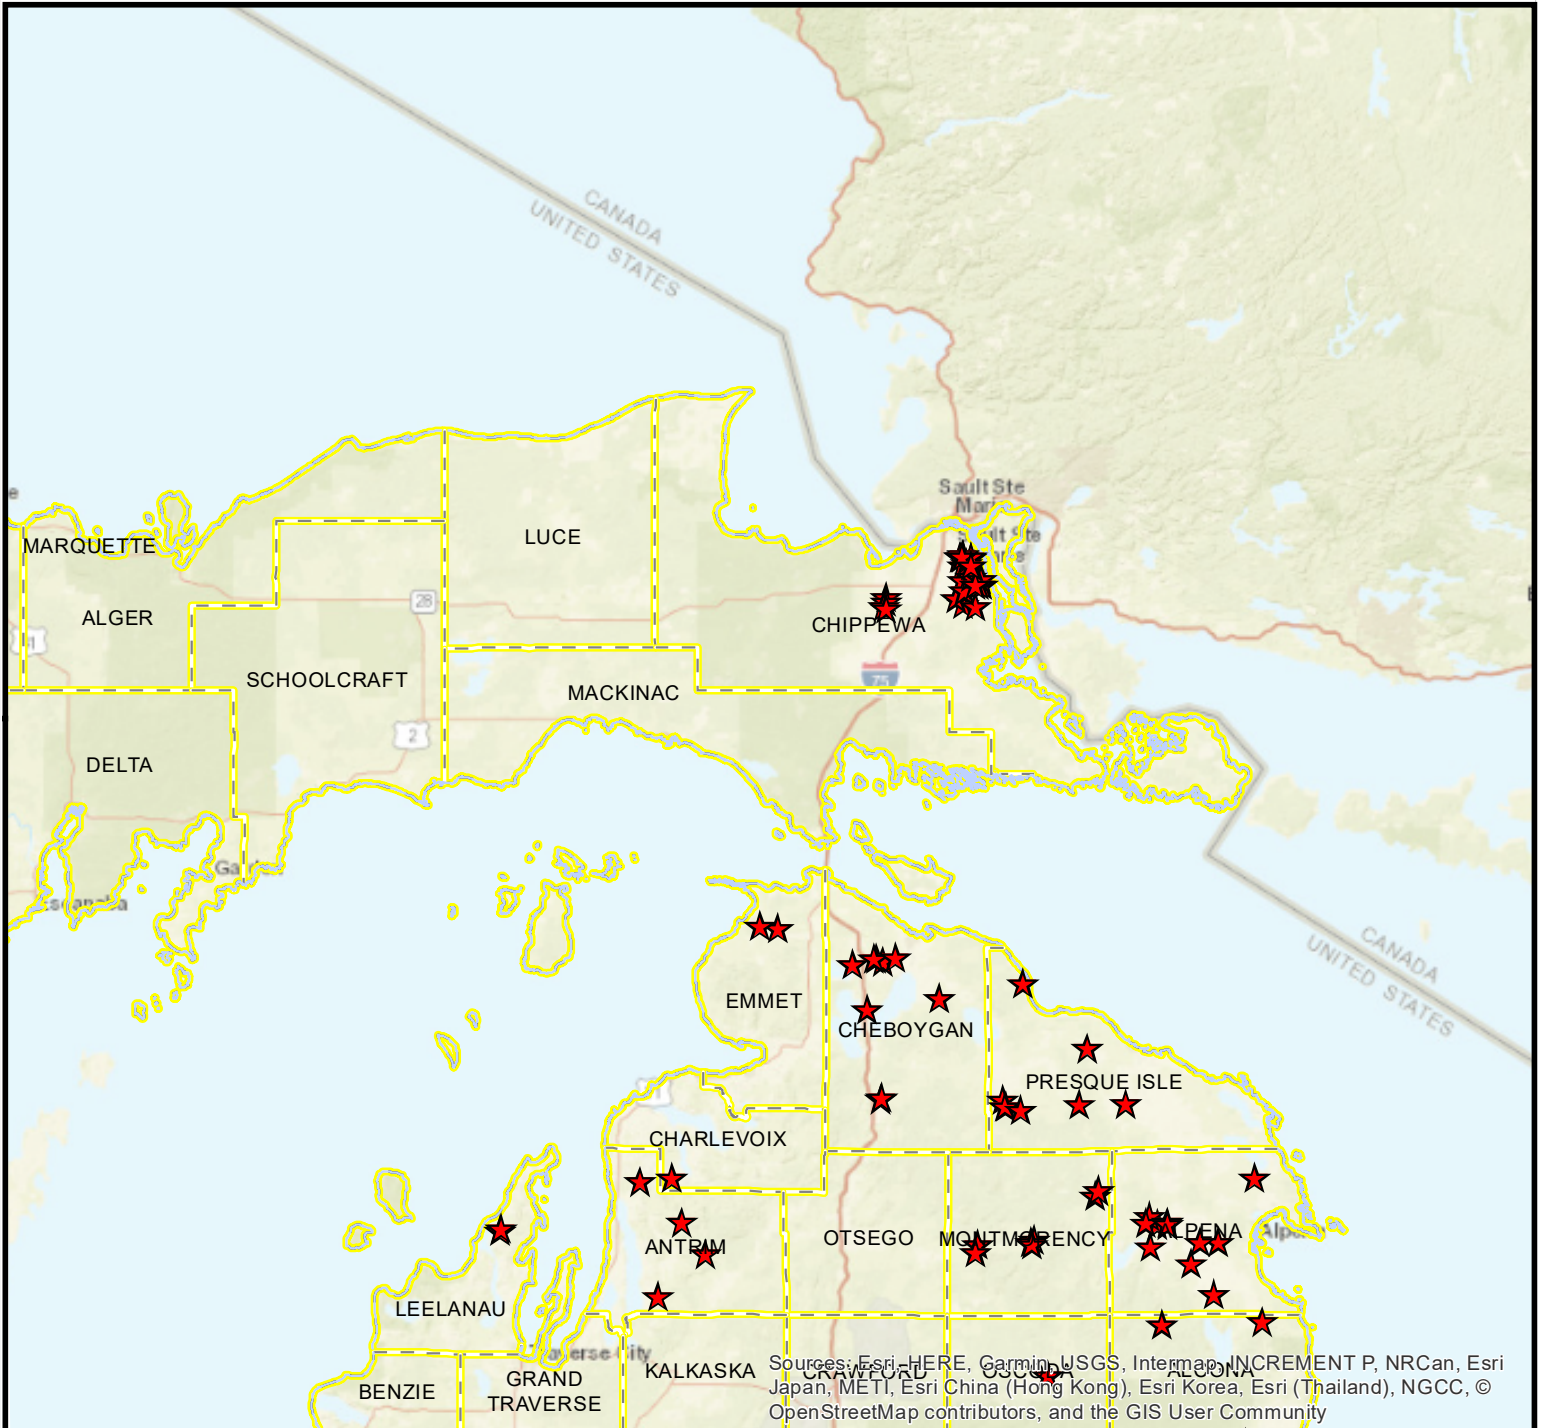

Location of Currently Enrolled HAP Cooperator Properties

Revised
 10/30/2019

Legend: ■ Property Boundary Backdrop is BING base data.
★ Station &/or Parking Location

For more information on the Hunting Access Program (HAP), more maps, or details on other areas, visit the DNR website HAP section www.michigan.gov/hap or scan this QR-block (on the left) with your smartphone or similar device.

Hunt types and seasons may vary.
 Details available at the Farm Headquarters.
www.michigan.gov/hap

STATE OF MICHIGAN - DEPARTMENT OF NATURAL RESOURCES
HUNTING ACCESS PROGRAM (HAP)

Location of Currently Enrolled HAP Cooperator Properties

Revised
 10/30/2019

Legend: Property Boundary
 Station &/or Parking Location
 Backdrop is BING base data.

For more information on the Hunting Access Program (HAP), more maps, or details on other areas, visit the DNR website HAP section www.michigan.gov/hap or scan this QR-block (on the left) with your smartphone or similar device.

HUNTER SAFETY ZONES of 150 yards (450 feet or 137.2 meters) are enforced at ALL TIMES around all buildings and structures. Be aware of all property boundaries; Do not trespass onto adjacent lands.