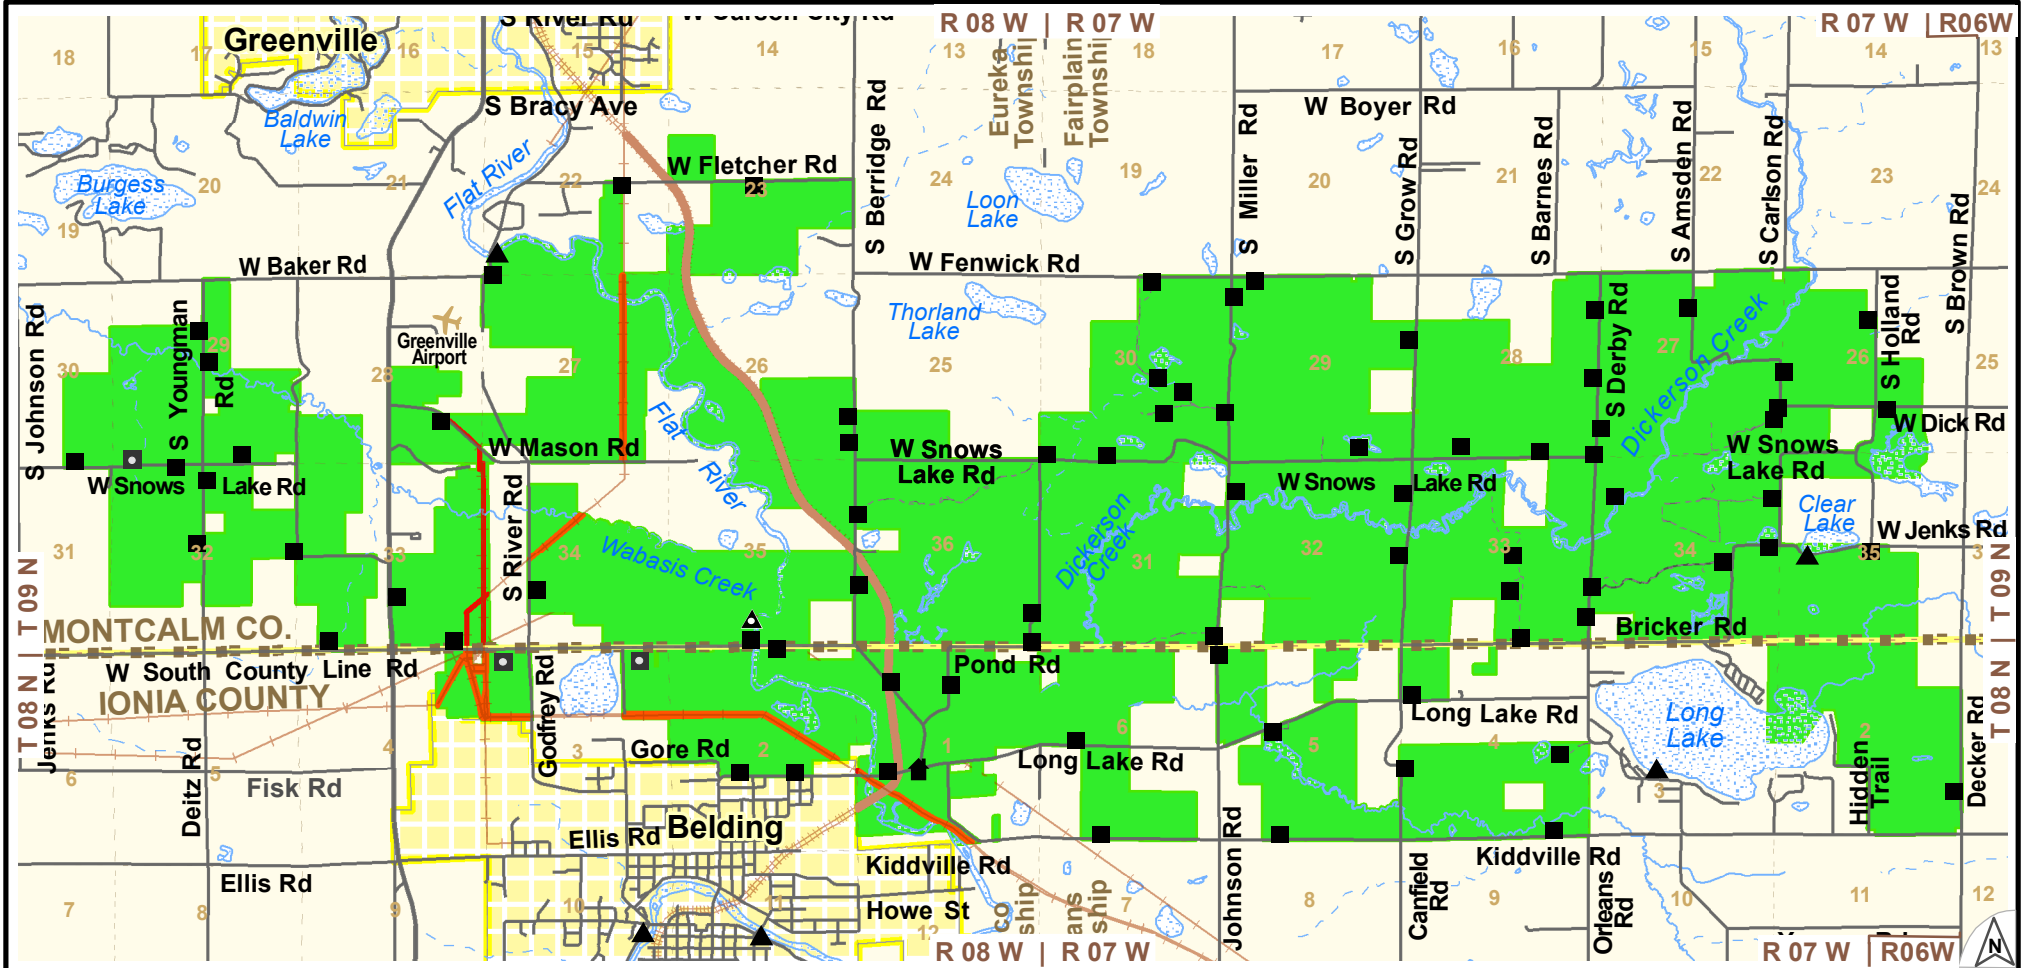

# FLAT RIVER STATE GAME AREA

in Ionia and Montcalm Counties

Contact: [Flat River DNR Wildlife Office](http://FlatRiverDNRWildlifeOffice), 6640 Long Lake Rd, Belding, MI 48809; 616-794-2658

### State Wildlife/Game Area:

Huntable Land - General Area

Non-hunttable but may retrieve:

Fred Meijer Flat River Valley Linear State Park, is a safety-zone

Major Utility Easements

Parking Lots

Rustic/Shoulder-side Parking

Boat Access/Prepared Ramp

Rustic/Canoe-drop-in

Area Headquarters

0 3/4 1 1/2 3 Miles

Hunter Safety Zones of 150 yards (450 feet) are enforced around all buildings/structures at all times.

For [more information and help](http://www.mi.gov/dnr) on areas: contact DNR offices, visit the DNR online ([www.mi.gov/dnr](http://www.mi.gov/dnr)), or scan/click-on the QR-block => It connects to [complete rules and regulations](http://www.mi.gov/dnr/laws) ([www.mi.gov/dnr/laws](http://www.mi.gov/dnr/laws)). This geospatial PDF has embedded GPS coordinates and links.