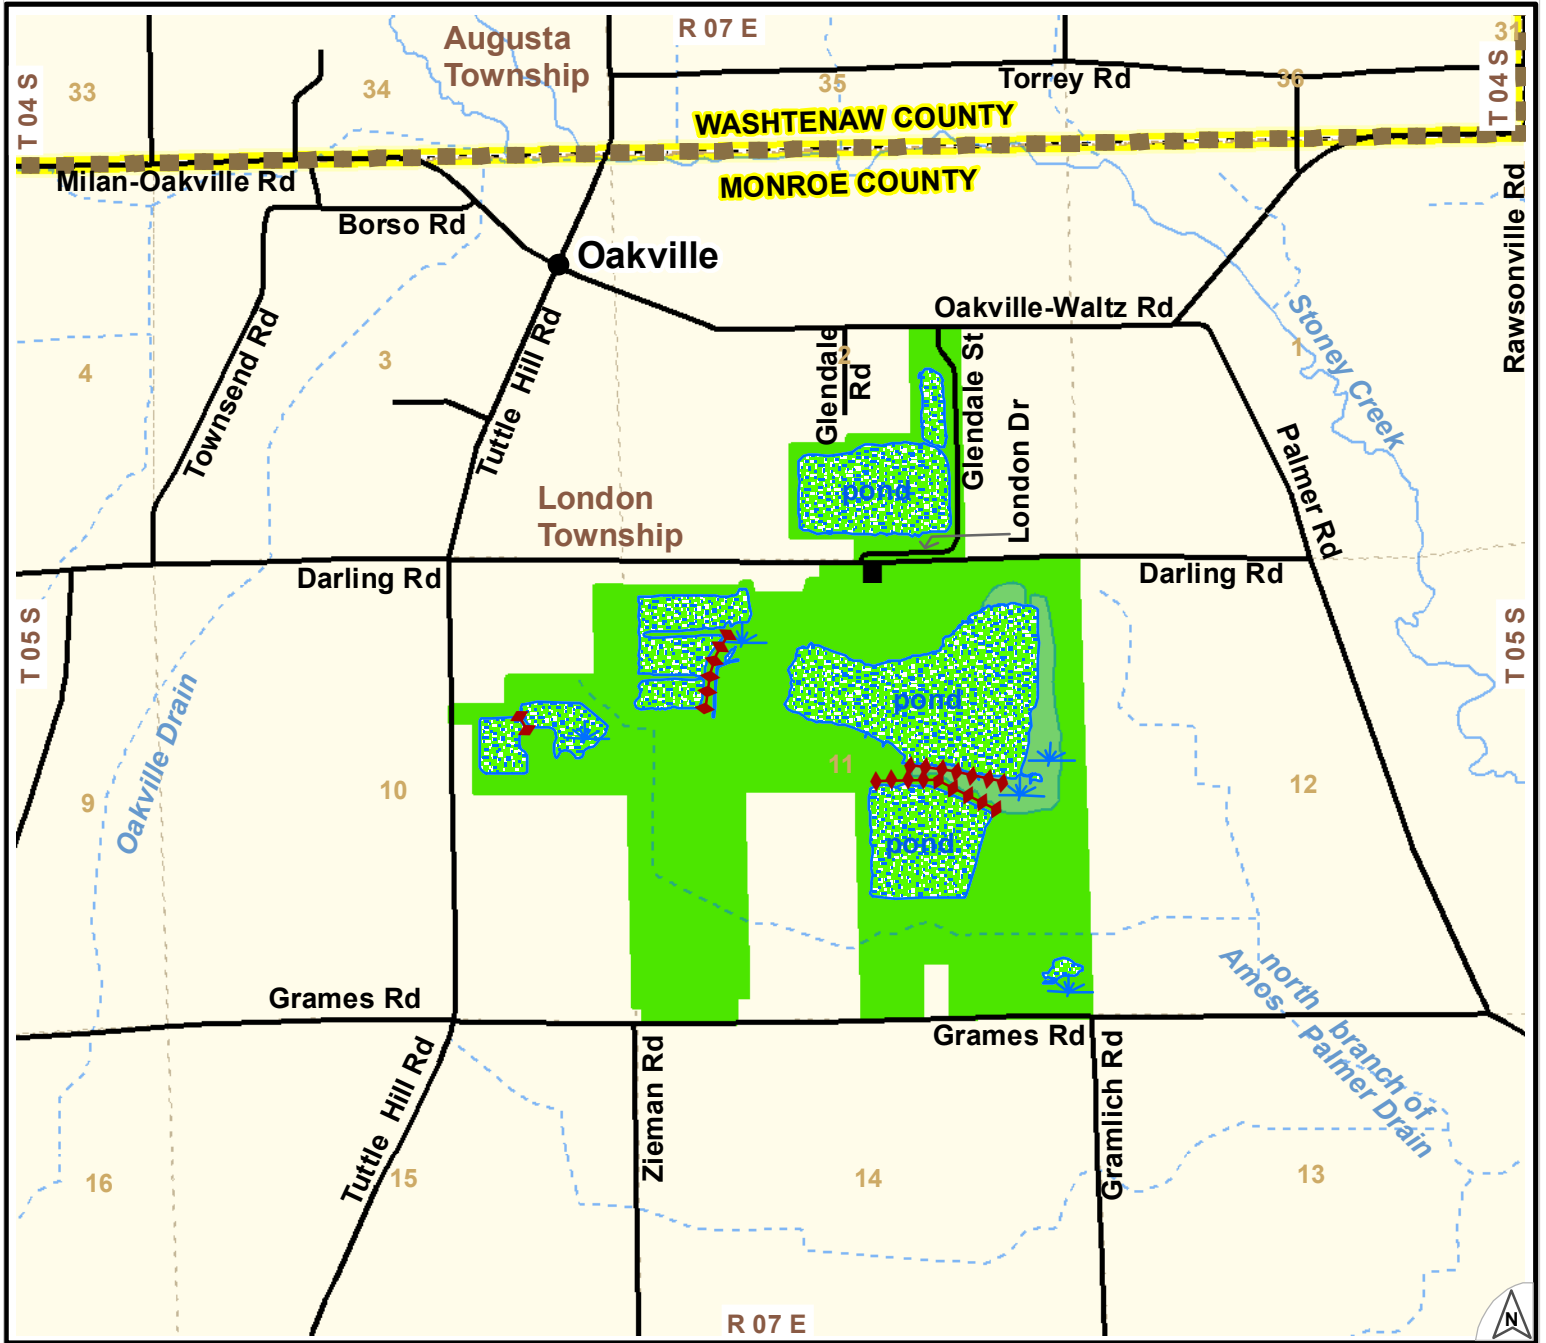

CRYSTAL WATERS STATE GAME AREA

in Monroe County

Contact: [Pointe Mouillee SGA Headquarters/ DNR Wildlife Office](#),
 37205 Mouillee Road, Rockwood, MI 48173 ; 734-379-9692

State Wildlife/Game Area:

- Hutable Land - General Area
- Parking Lots
- Ditch/Dike Area
- ✦ Marsh

0 1/4 1/2 1 Miles

Hunter Safety Zones of 150 yards (450 feet) are enforced around all buildings/structures at all times.

For [more information or help](#) on areas: contact DNR offices, visit the DNR online (www.mi.gov/dnr), click-on or scan the QR-block. Complete rules and regulations are online (www.mi.gov/dnrlaws). This geospatial PDF has embedded GPS coordinates and links.

Hunter Monies Help Make This Area Possible

Map rev.03/14/2022 (-DNR-Wildlife/M.Strong)