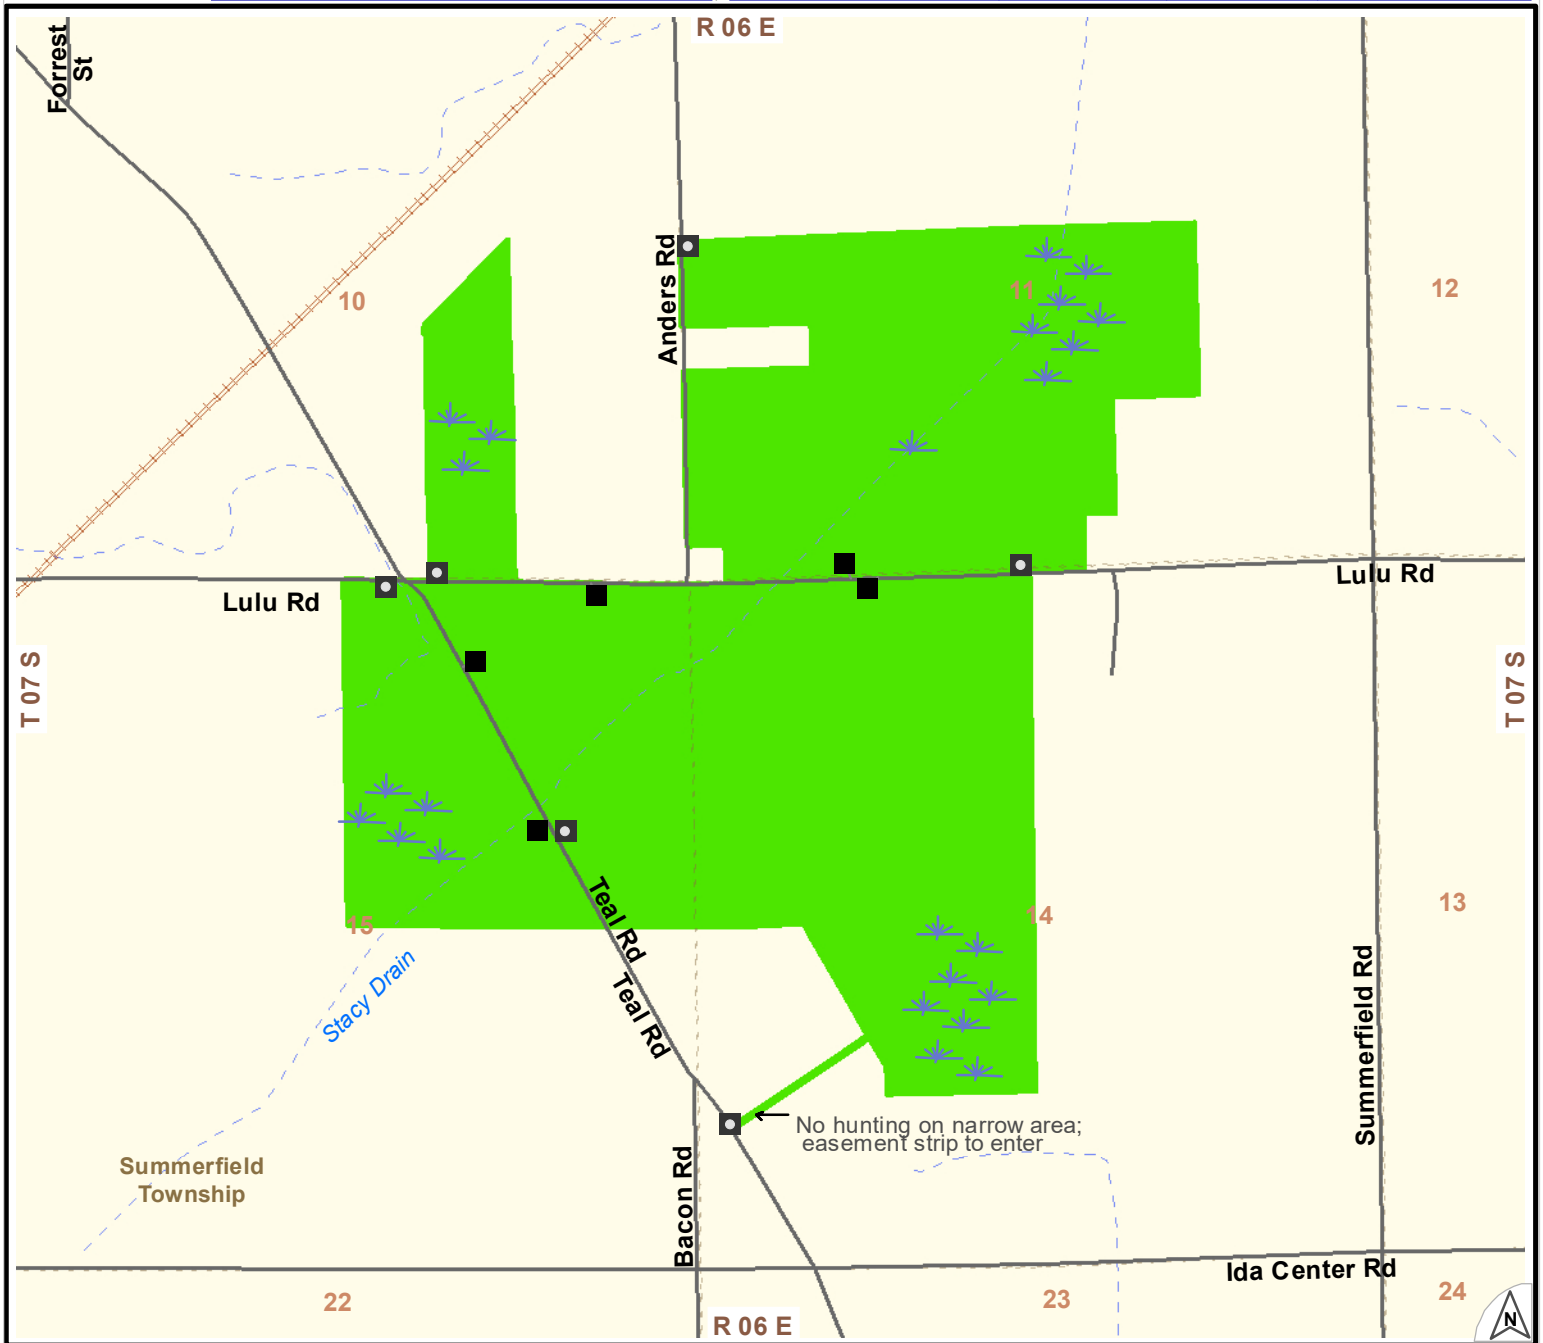

PETERSBURG STATE GAME AREA

in Monroe County

Contact: [Pointe Mouillee DNR Wildlife Office](http://www.mi.gov/dnr), 37205 Mouillee Rd, Rockwood, MI 48173; 734-379-9692

State Wildlife/Game Area:

- Hutable Land - General Area
- Parking Lots
- Rustic/Shoulder-side Parking
- Ditch/Dike Area
- ✦ Marsh

0 1/4 1/2 1 Miles

Hunter Safety Zones of 150 yards (450 feet) are enforced around all buildings/structures at all times.

For [more information or help](http://www.mi.gov/dnr) on areas: contact DNR offices, visit the DNR online (www.mi.gov/dnr), click-on or scan the QR-block. [Complete rules and regulations](http://www.mi.gov/dnrlaws) are online (www.mi.gov/dnrlaws). This geospatial PDF has embedded GPS coordinates and links.