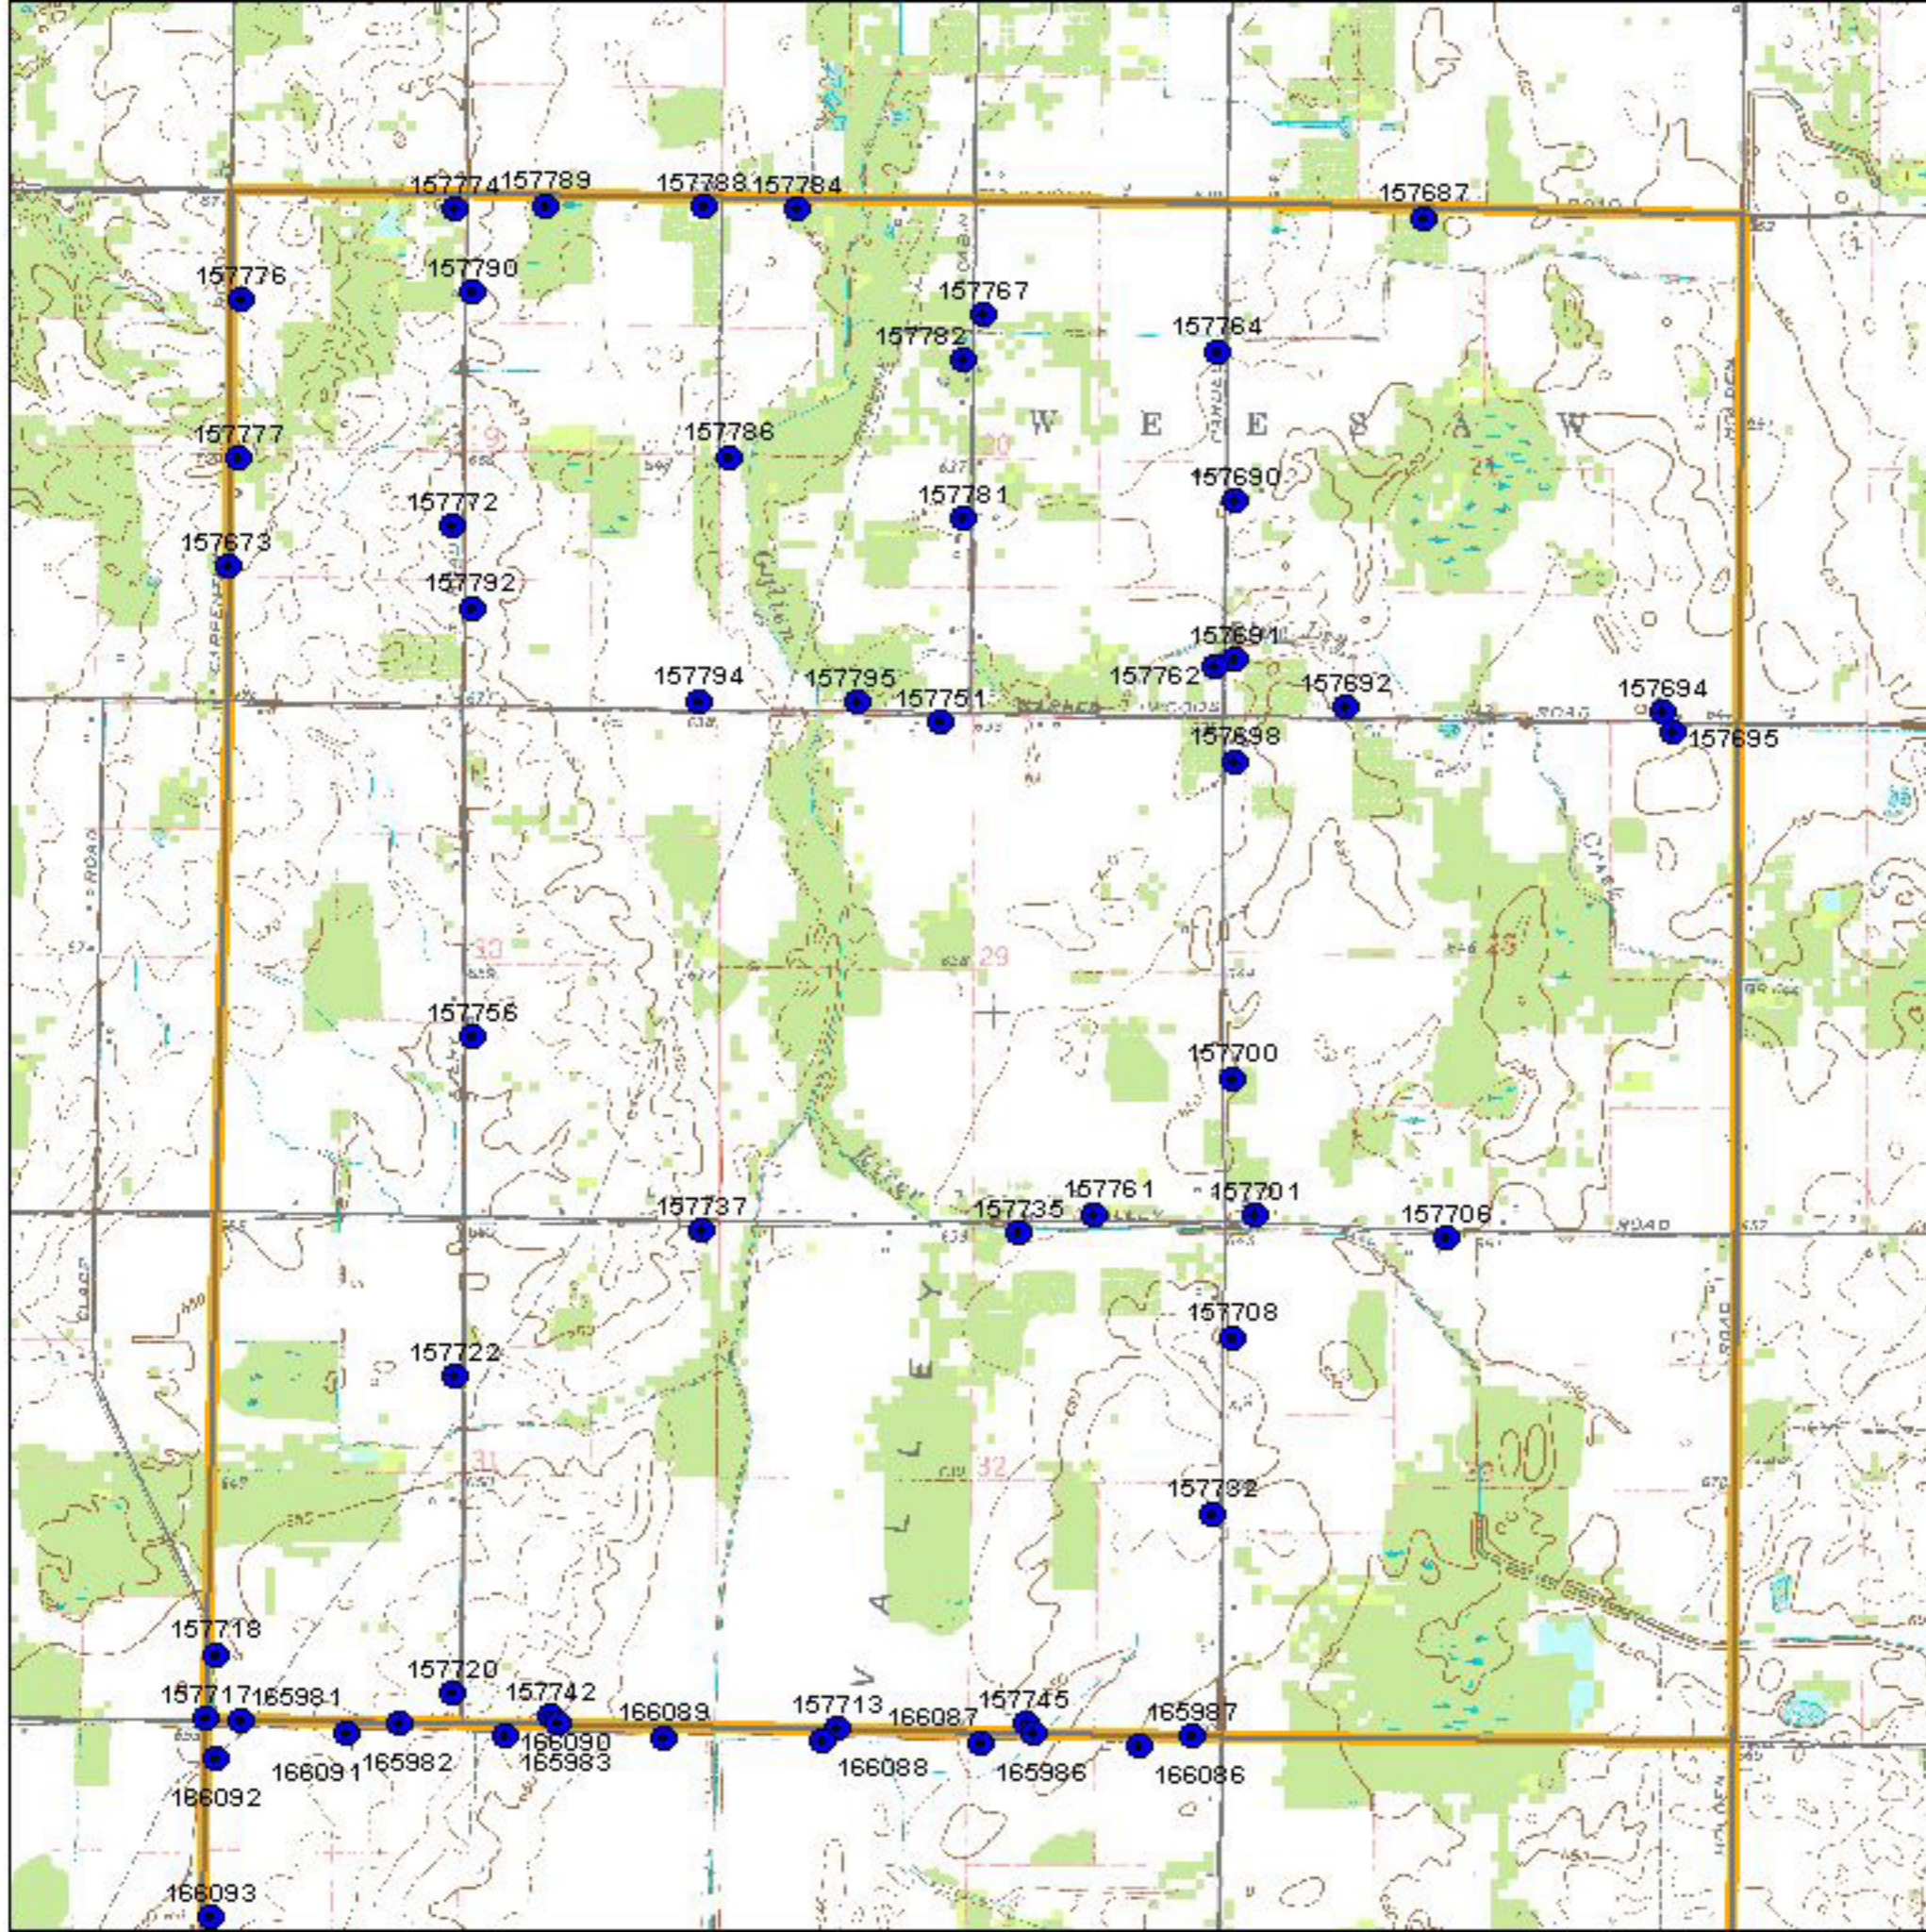

Berrien County T07S R19W Weesaw Township Block 3

LEGEND

-  BBA Point Sampling Locations (each numbered)
 -  Priority Block (1/4 twp)
 -  Other Blocks
- USGS Topographic Information:
-  Major and County Roads
 -  Trails and Two-tracks
 -  Topographic Lines
- Landuse / Landcover Backdrop
-  City Blocks
 -  Open Land, Residential, etc. incl. agriculture lands
 -  Mixed/ Deciduous / Evergreen Forest
 -  Woody Wetlands, Emergent / Herbaceous Wetlands
 -  Open Water

0 0.1 0.2 0.3 0.4 0.5 Miles

0 0.2 0.4 0.6 Kilometers

(rev. 2005 may 18)