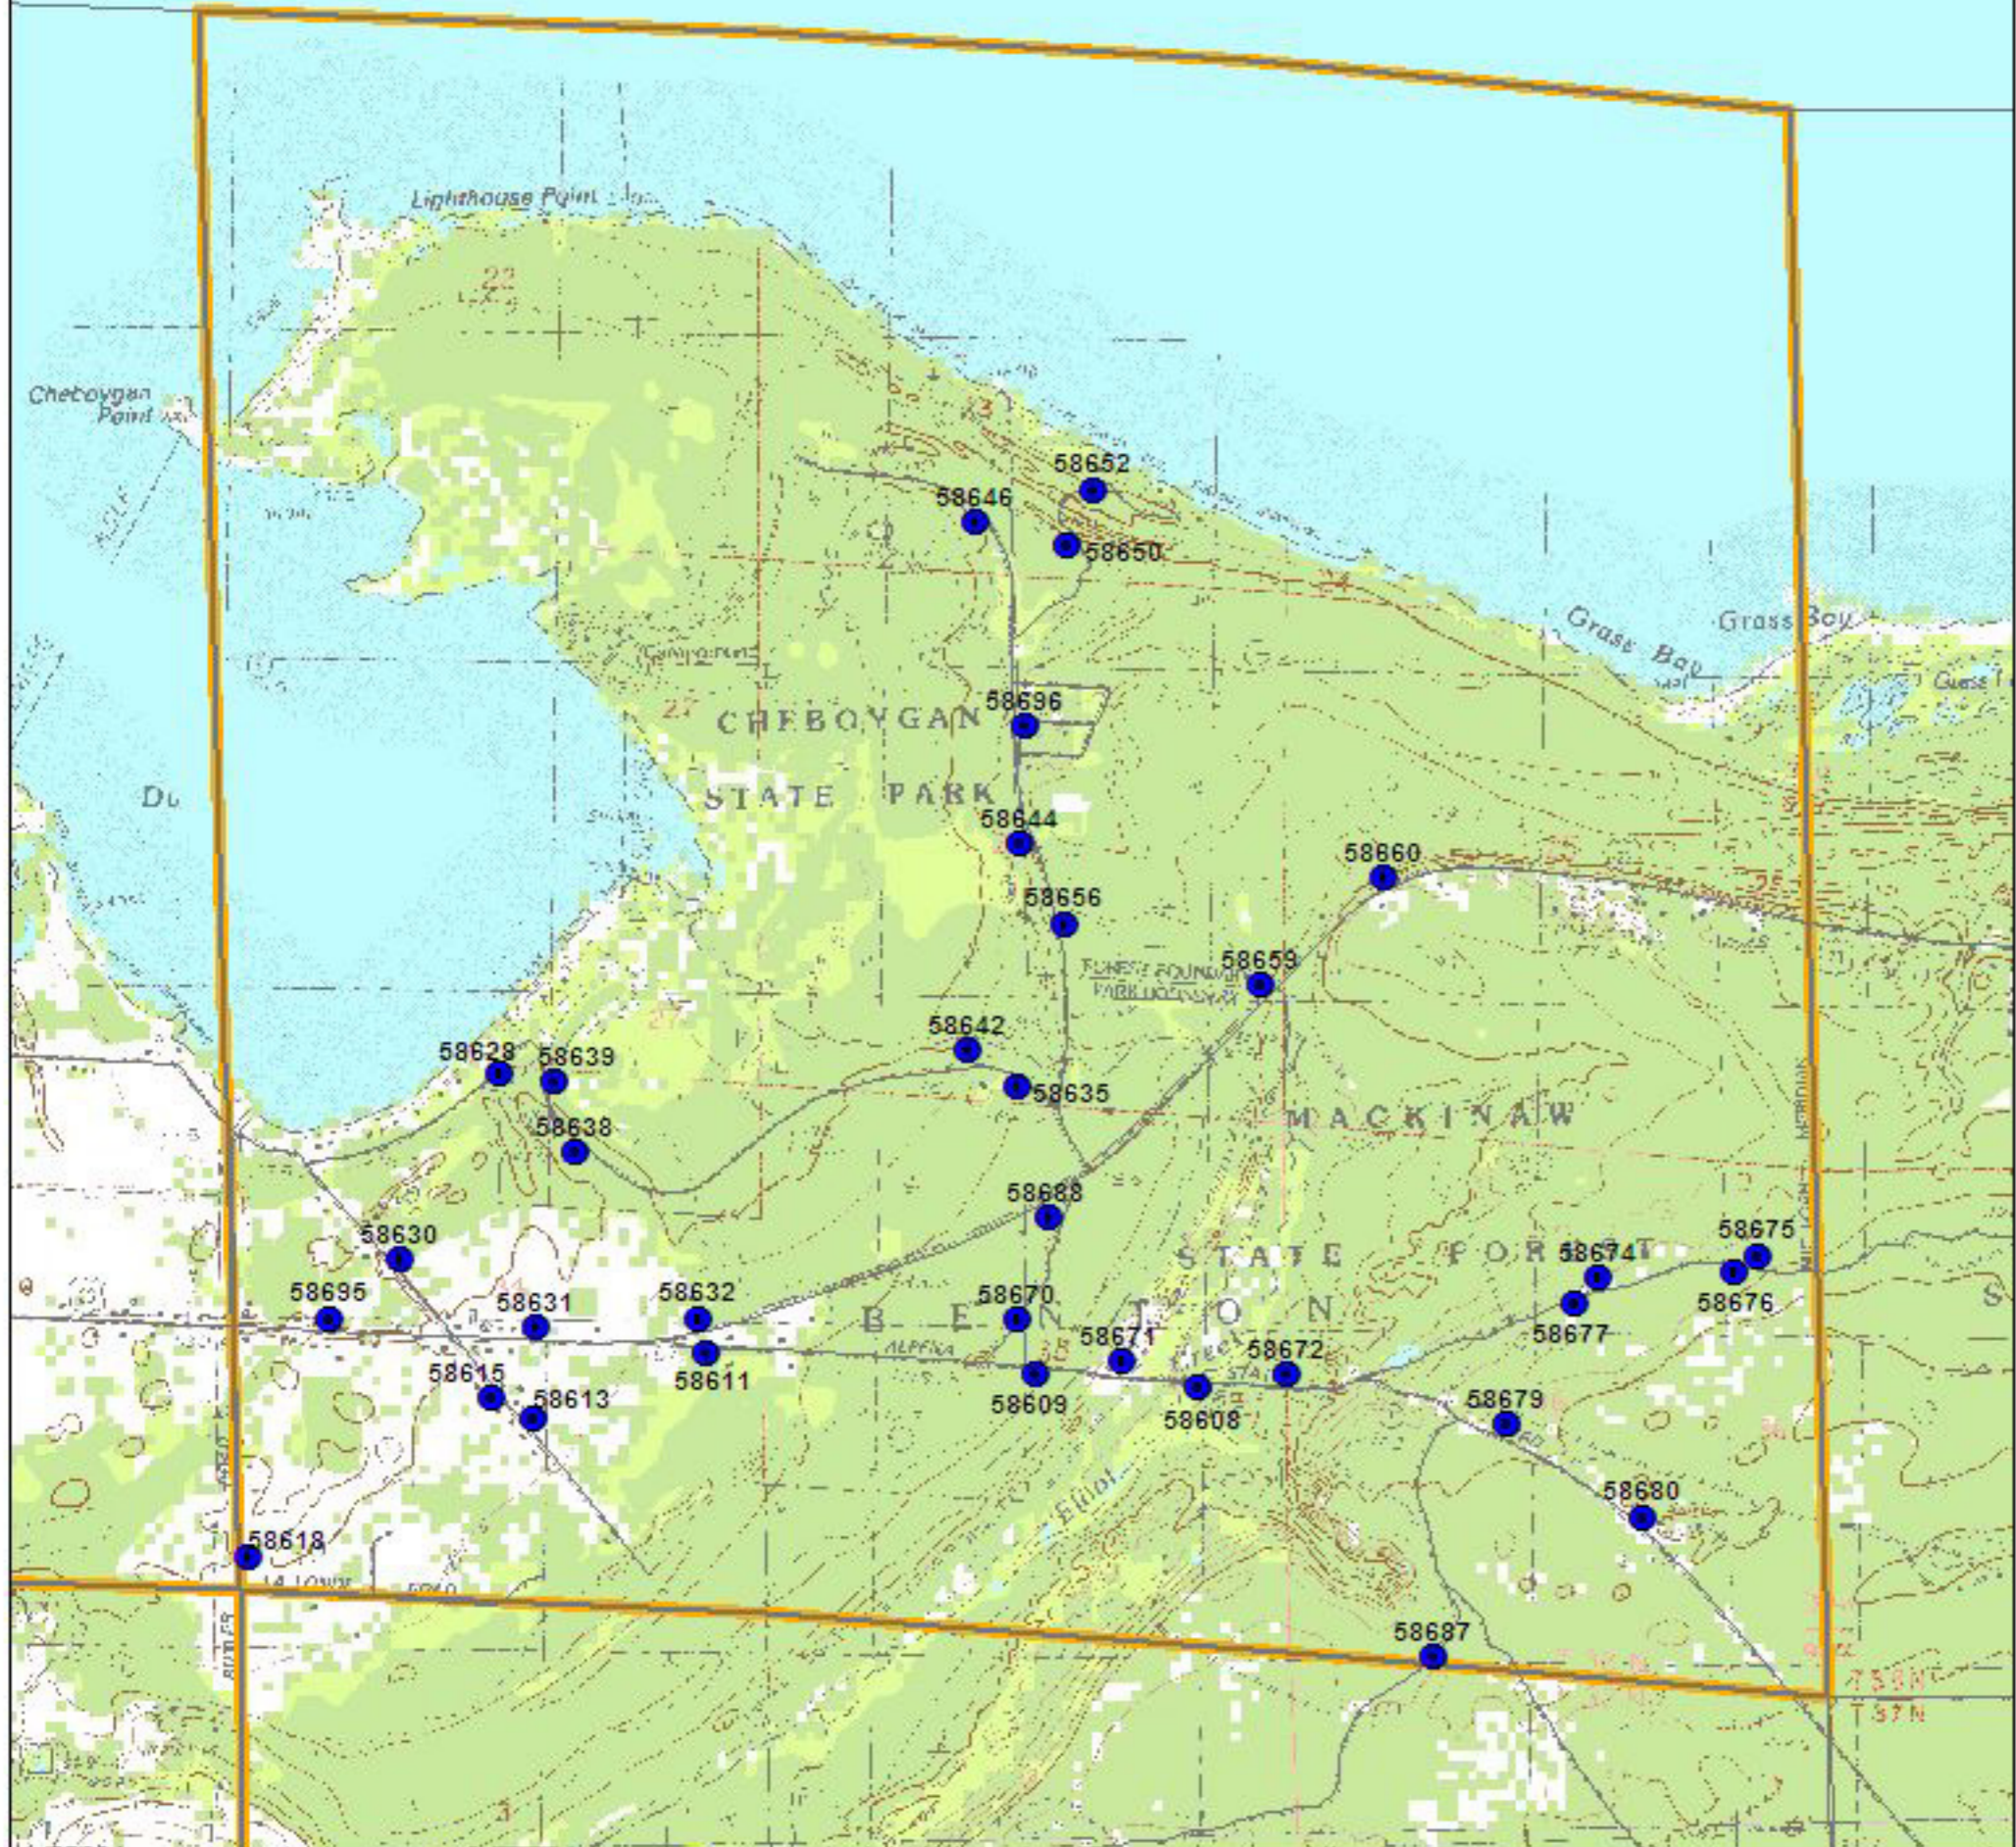

# Cheboygan County T38N R01W Benton Township Block 4

## LEGEND

-  BBA Point Sampling Locations (each numbered)
-  Priority Block (1/4 twp)
-  Other Blocks
- USGS Topographic Information:
  -  Major and County Roads
  -  Trails and Two-tracks
  -  Topographic Lines
- Landuse / Landcover Backdrop
  -  City Blocks
  -  Open Land, Residential, etc. incl. agriculture lands
  -  Mixed/ Deciduous / Evergreen Forest
  -  Woody Wetlands, Emergent / Herbaceous Wetlands
  -  Open Water