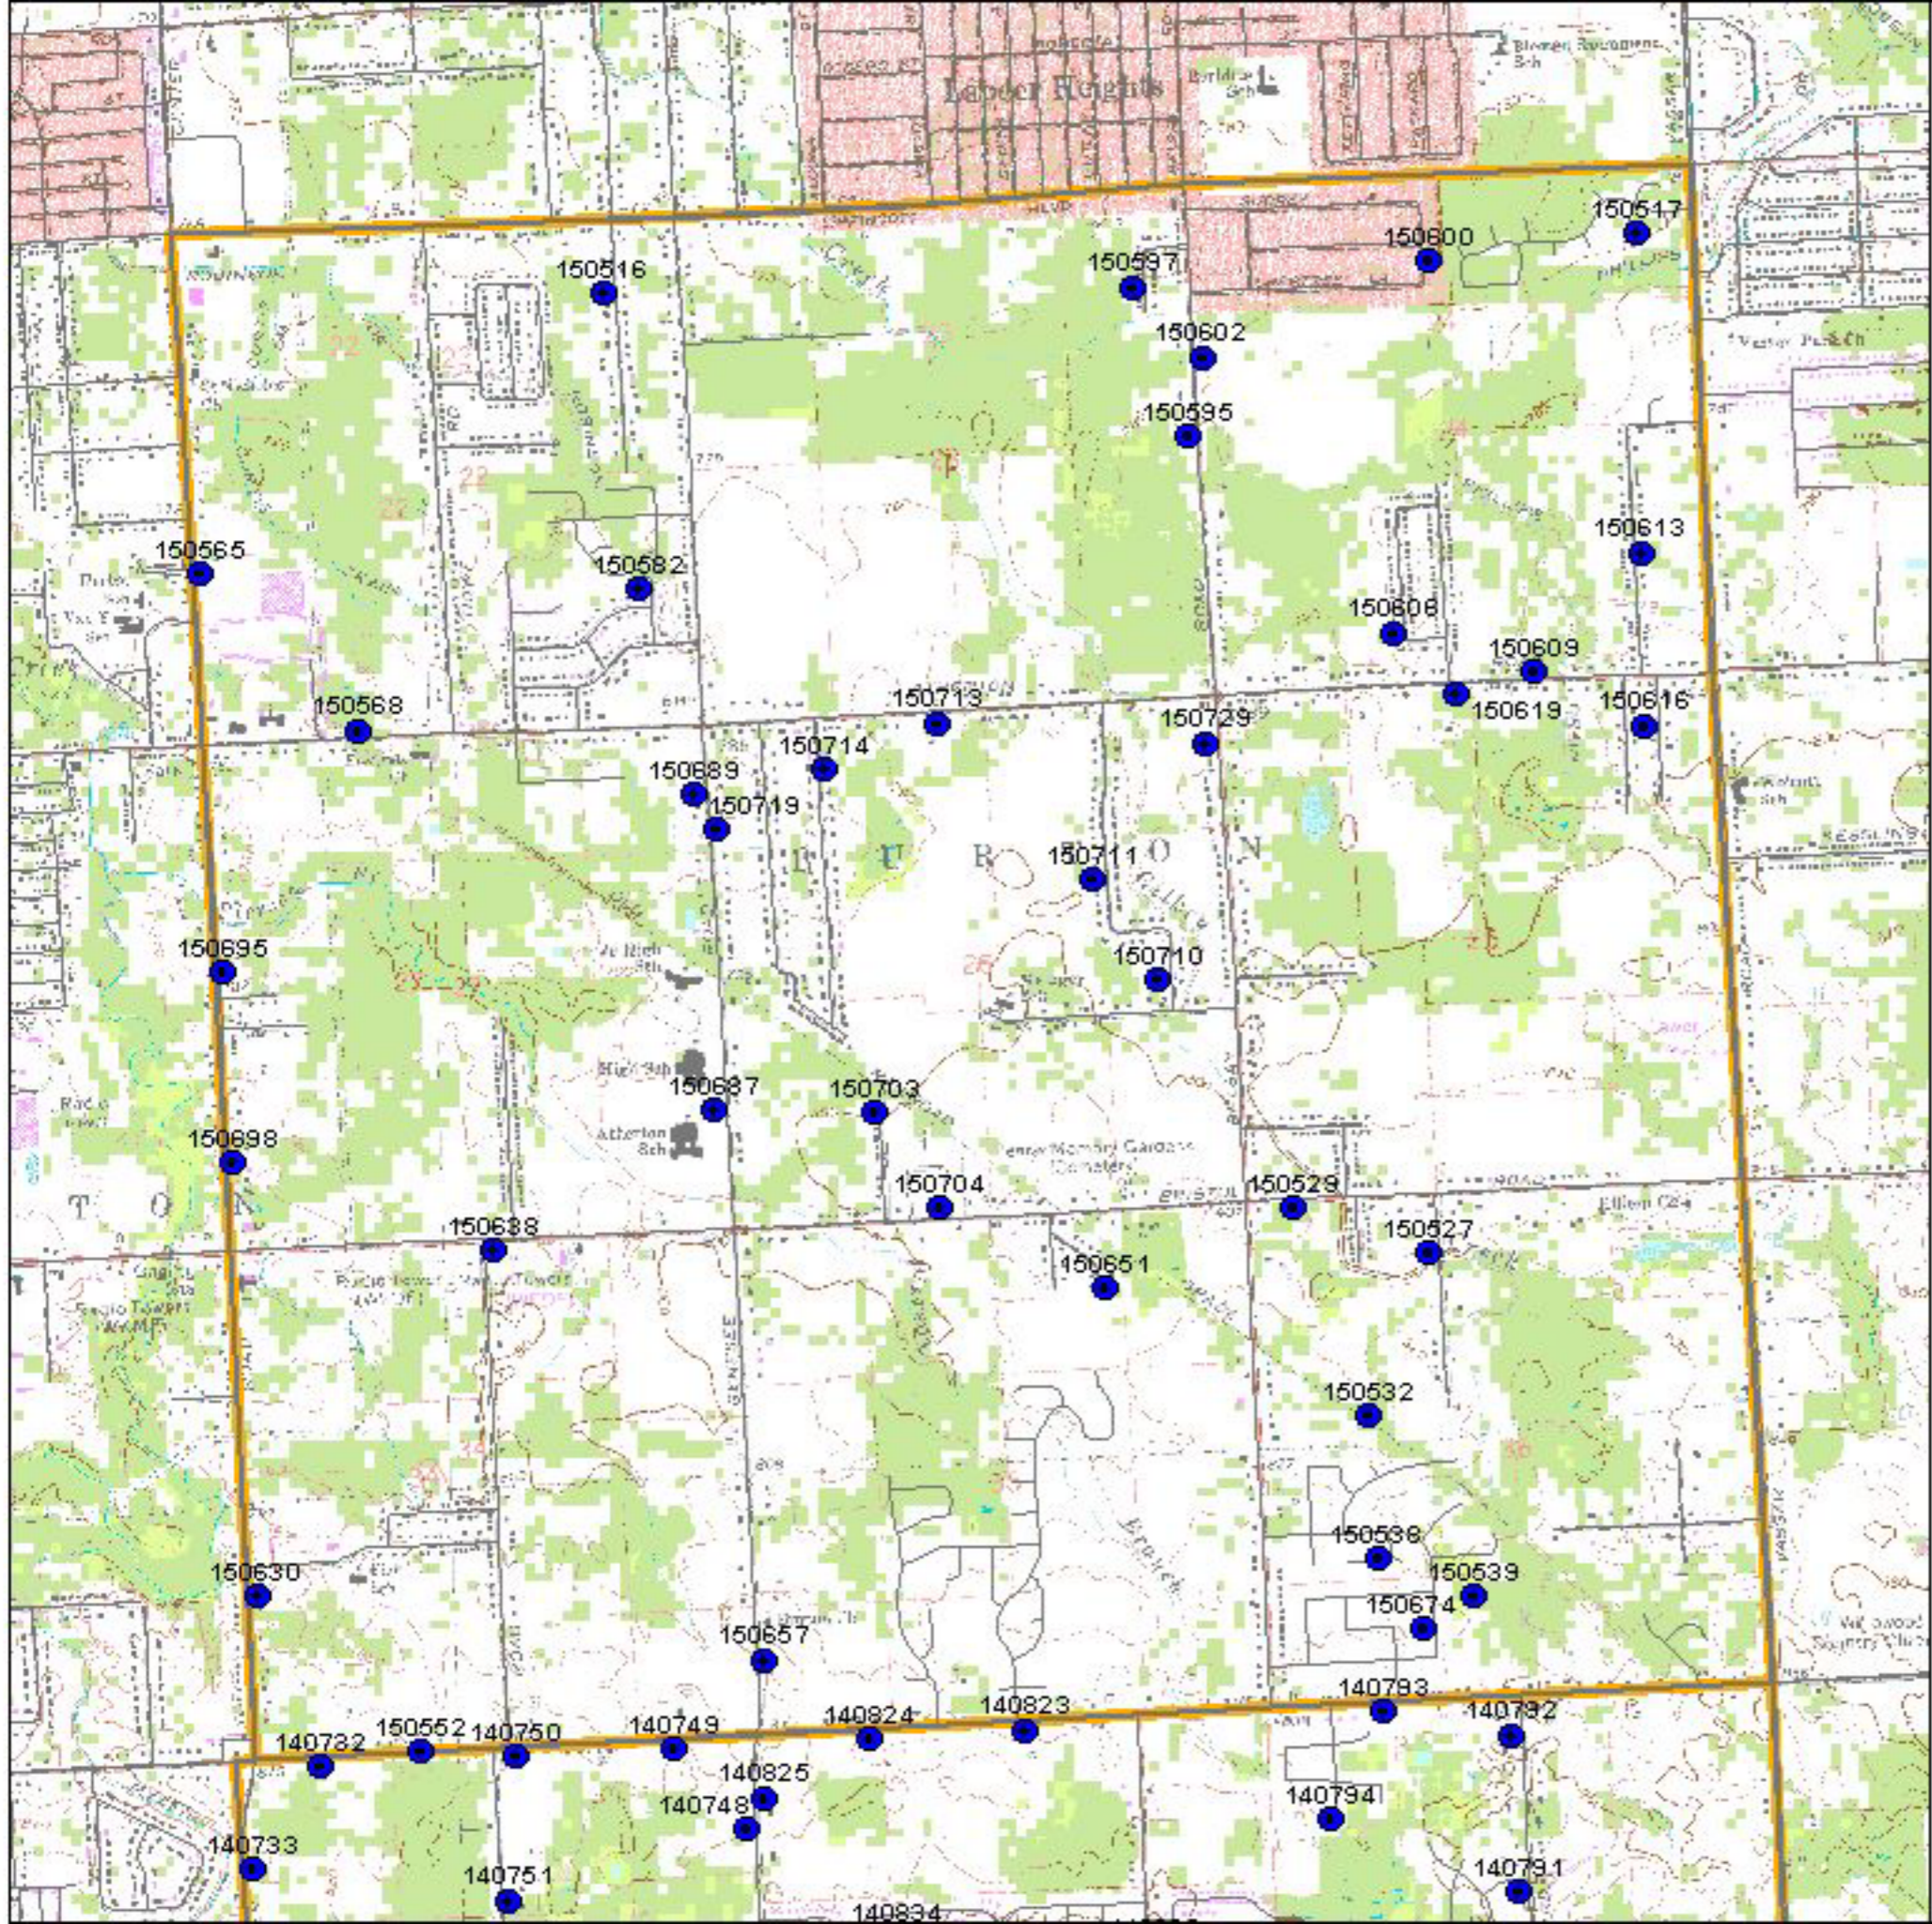

# Genesee County T07N R07E Burton Township Block 4

## LEGEND

-  BBA Point Sampling Locations (each numbered)
-  Priority Block (1/4 twp)
-  Other Blocks
- USGS Topographic Information:
  -  Major and County Roads
  -  Trails and Two-tracks
  -  Topographic Lines
- Landuse / Landcover Backdrop
  -  City Blocks
  -  Open Land, Residential, etc. incl. agriculture lands
  -  Mixed/ Deciduous / Evergreen Forest
  -  Woody Wetlands, Emergent / Herbaceous Wetlands
  -  Open Water