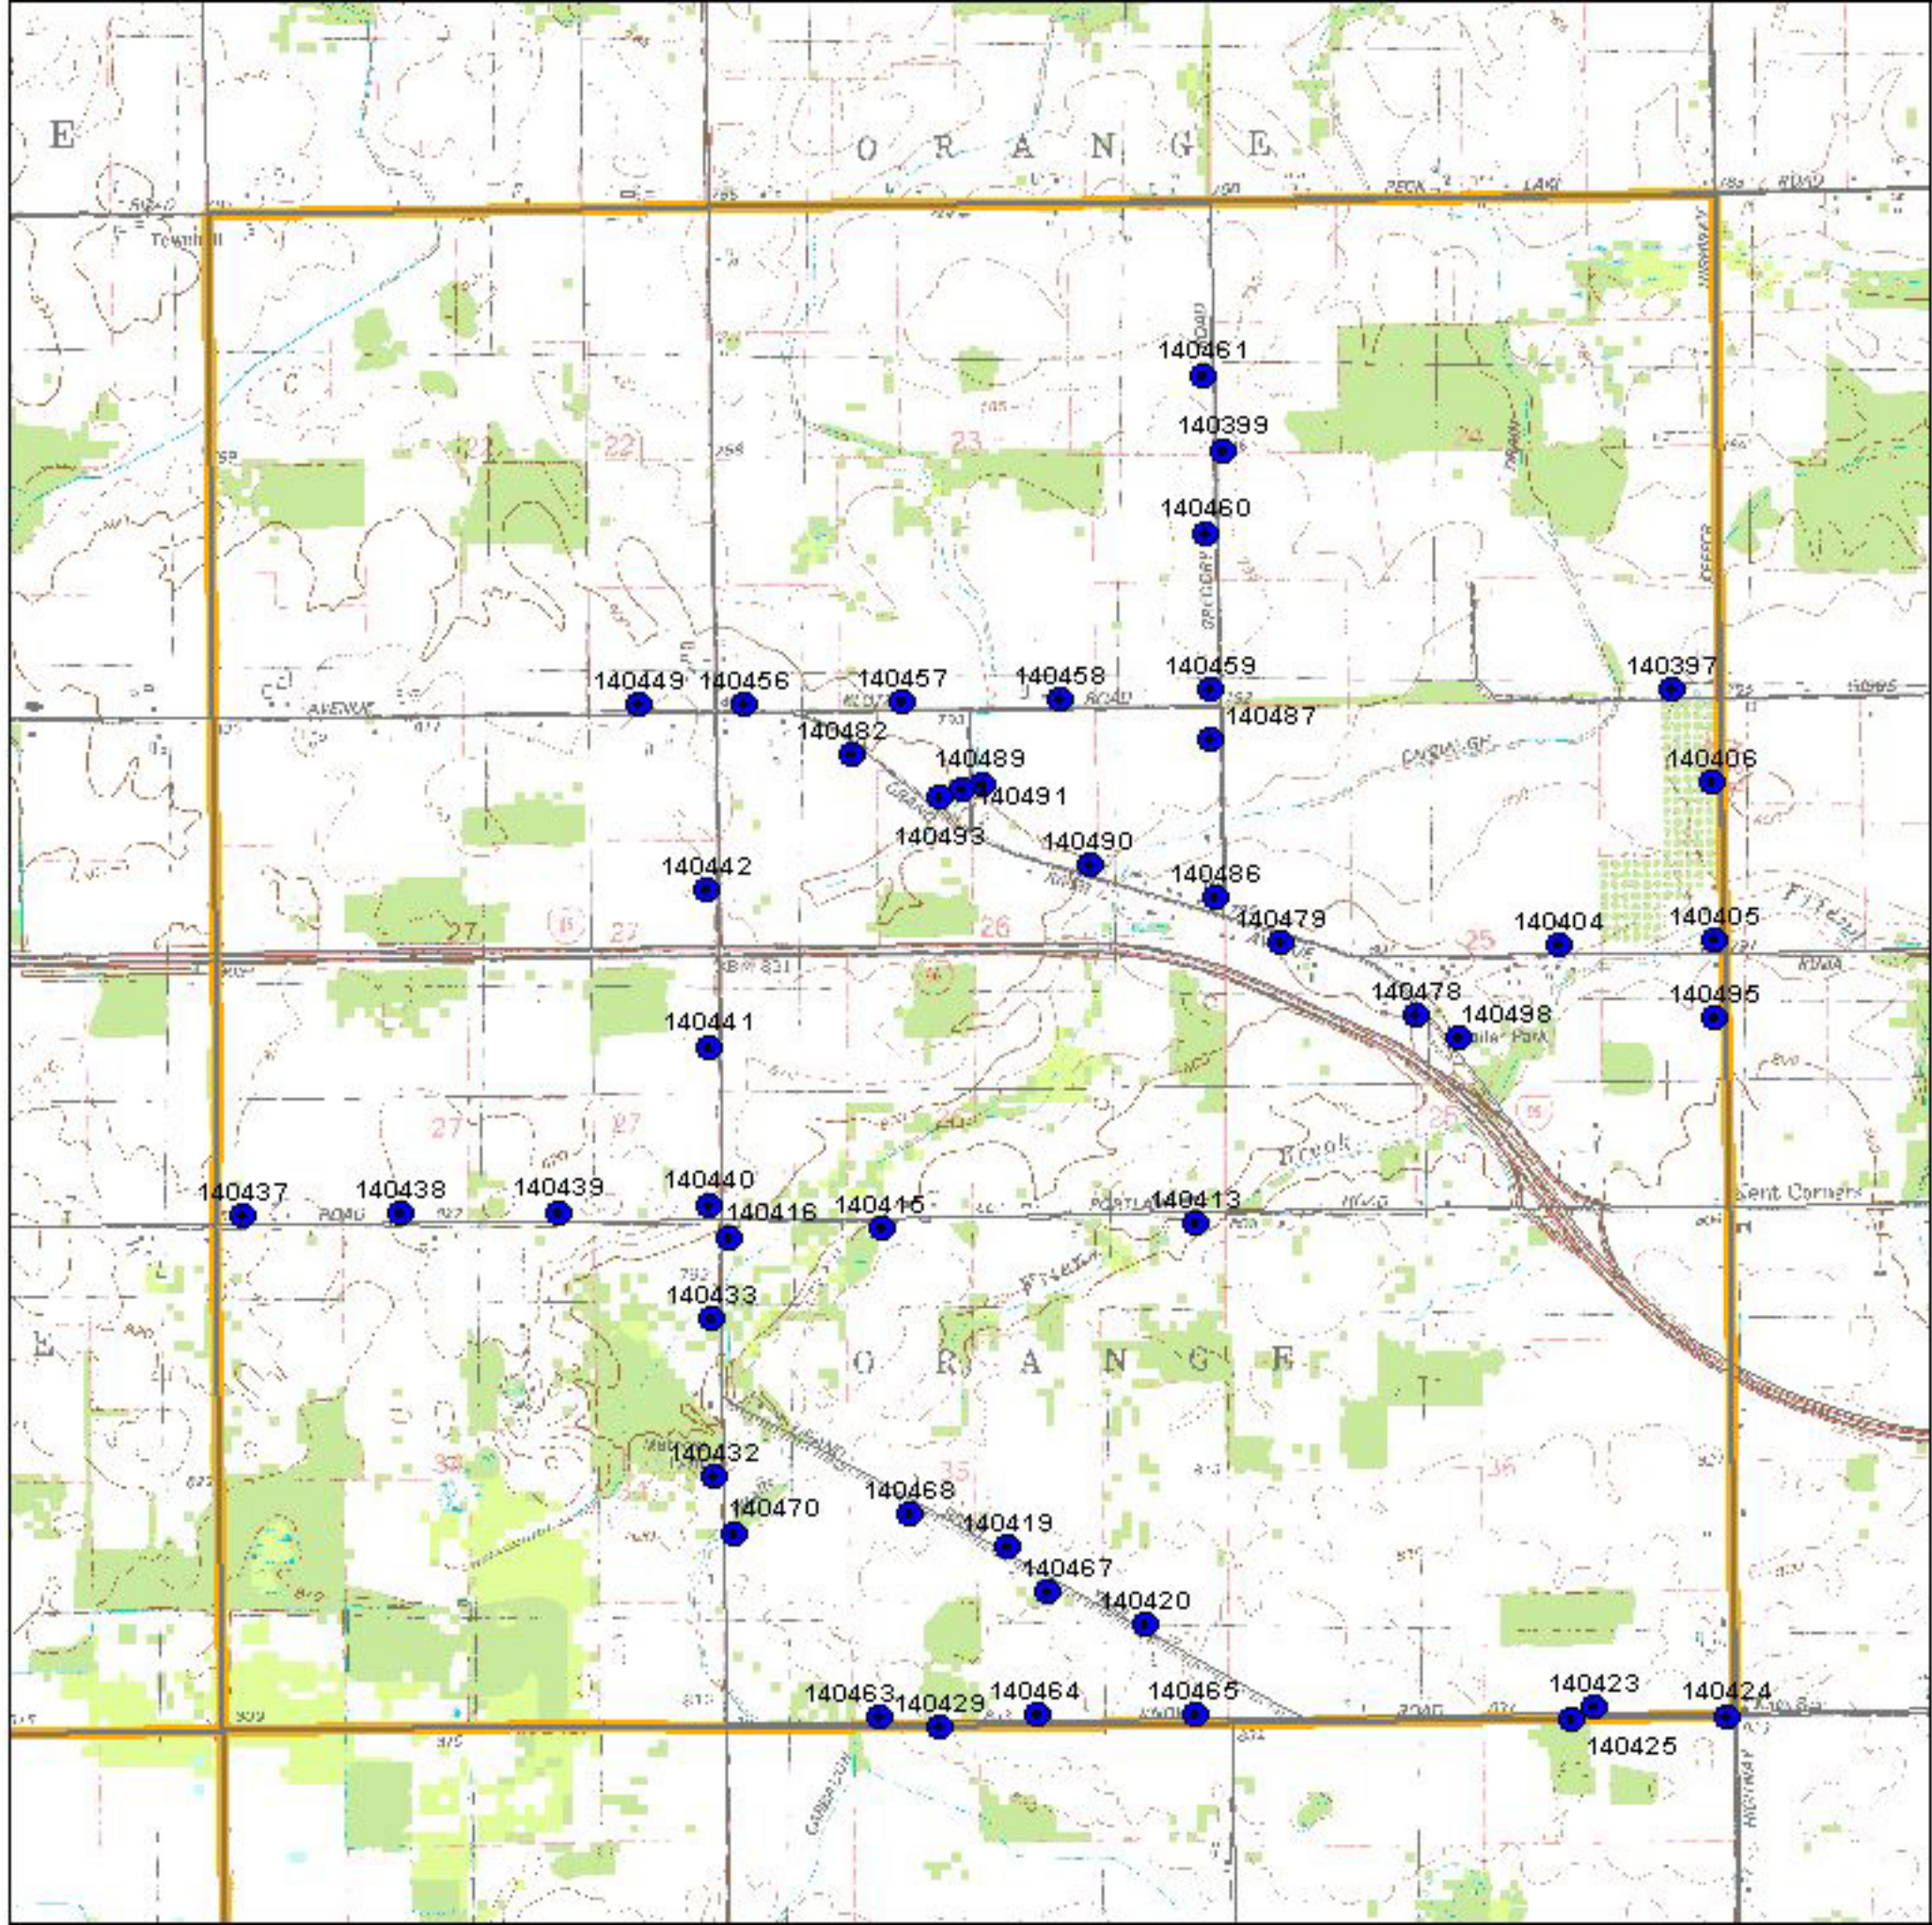

Ionia County T06N R06W Orange Township Block 4

LEGEND

-  BBA Point Sampling Locations (each numbered)
 -  Priority Block (1/4 twp)
 -  Other Blocks
- USGS Topographic Information:
-  Major and County Roads
 -  Trails and Two-tracks
 -  Topographic Lines
- Landuse / Landcover Backdrop
-  City Blocks
 -  Open Land, Residential, etc. incl. agriculture lands
 -  Mixed/ Deciduous / Evergreen Forest
 -  Woody Wetlands, Emergent / Herbaceous Wetlands
 -  Open Water